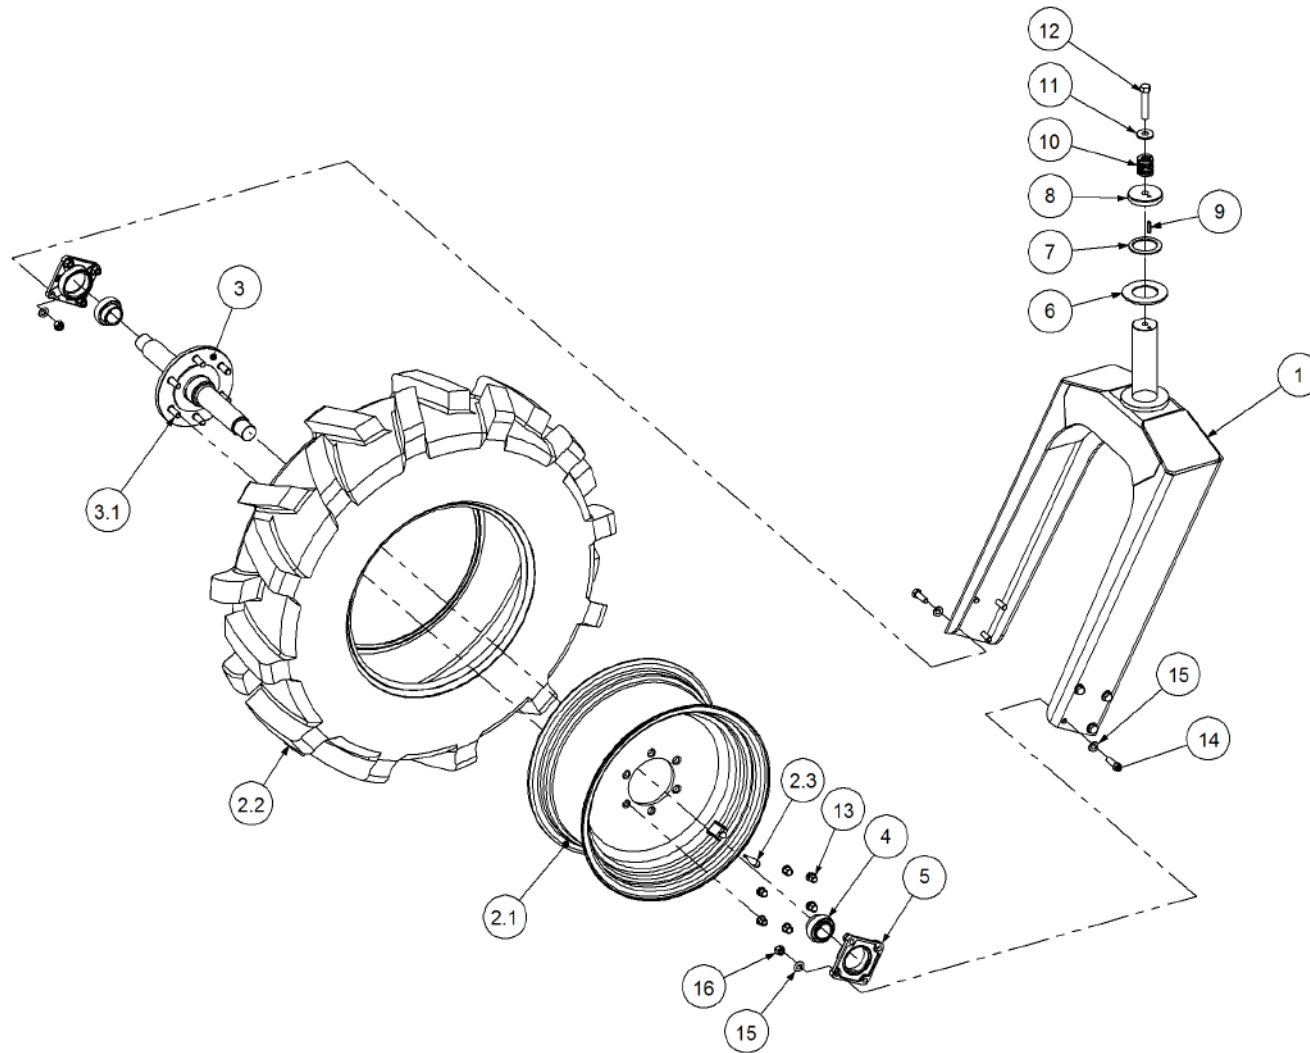

Key	Part Number	Description	Qty
-----	-------------	-------------	-----

P/N 220602100 Castor Assembly (15.5/80 x 24 Tyre)

Key	Part Number	Description	Qty
1	220600101	Castor Fork	1
2	298152416	Wheel Assy 15.5/80 x 24 6 Stud	1
2.1	140122406	Rim W12 x 24 6 stud	1
2.2	142152416	Tyre Gripster 15.5/80 x 24	1
2.3	142000218	Valve Stem	1
3	220600021	Castor Axle	1
3.1	056180600	Wheel Stud M18	6
4	135421050	Bearing 50 ID	2
5	136621000	Bearing Housing - 4 Bolt	2
6	193140078	Wear Ring	1
7	193100766	Brake Disc	1
8	220300036	Castor Head Cap	1
9	090110038	Spirol Pin 3/8" Dia x 1-1/2"	1
10	124125065	Compression Spring 25 ID	1
11	220602078	Spring Locator	1
12	000191005	Bolt Hex Hd 3/4" UNC x 4"	1
13	080161801	Wheel Nut M18	6
14	000160505	Bolt Hex Hd 5/8" UNC x 2"	8
15	035116351	Flat Washer 5/8" ID	16
16	030130161	Nut 5/8" UNC Nyloc	8