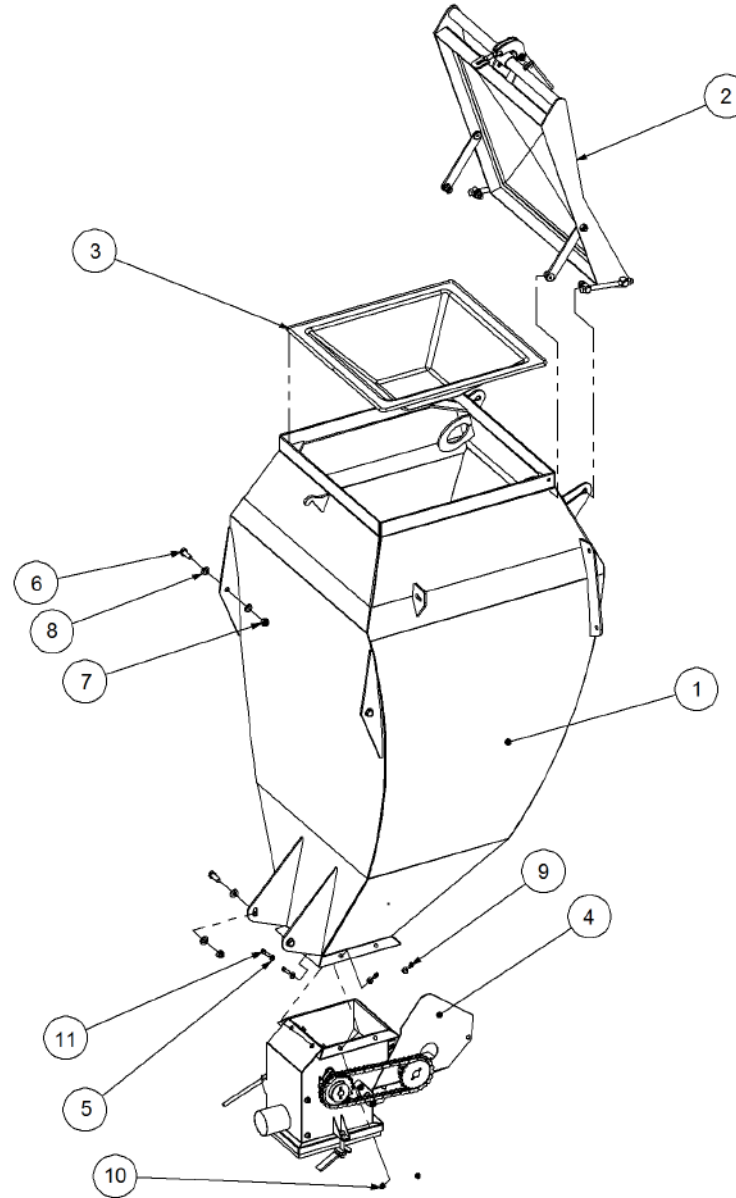

P/N 201300251

SSB Sub Assembly - 300L 1 Way Electric Drive

Key	Part Number	Description	Qty
1	201300001	Small Seeds Box - 300L	1
2	203150000	Lid Assy - Medium	1
3	203155001	Wire Basket	1
4	208103000	Metering Unit SSB - 1 Way Electric Drive	1
5	035106151	Flat Washer 1/4" ID	8
6	050100308	Bolt Hex Hd M10 x 30	4
7	080121000	Nut M10 Nyloc	4
8	085110000	Flat Washer 10 ID	8
9	010106012	Cap Screw 1/4" UNC x 1/2"	6
10	030110061	Nut 1/4" UNC	6
11	010106019	Cap Screw 1/4" UNC x 3/4"	2

Key	Part Number	Description	Qty