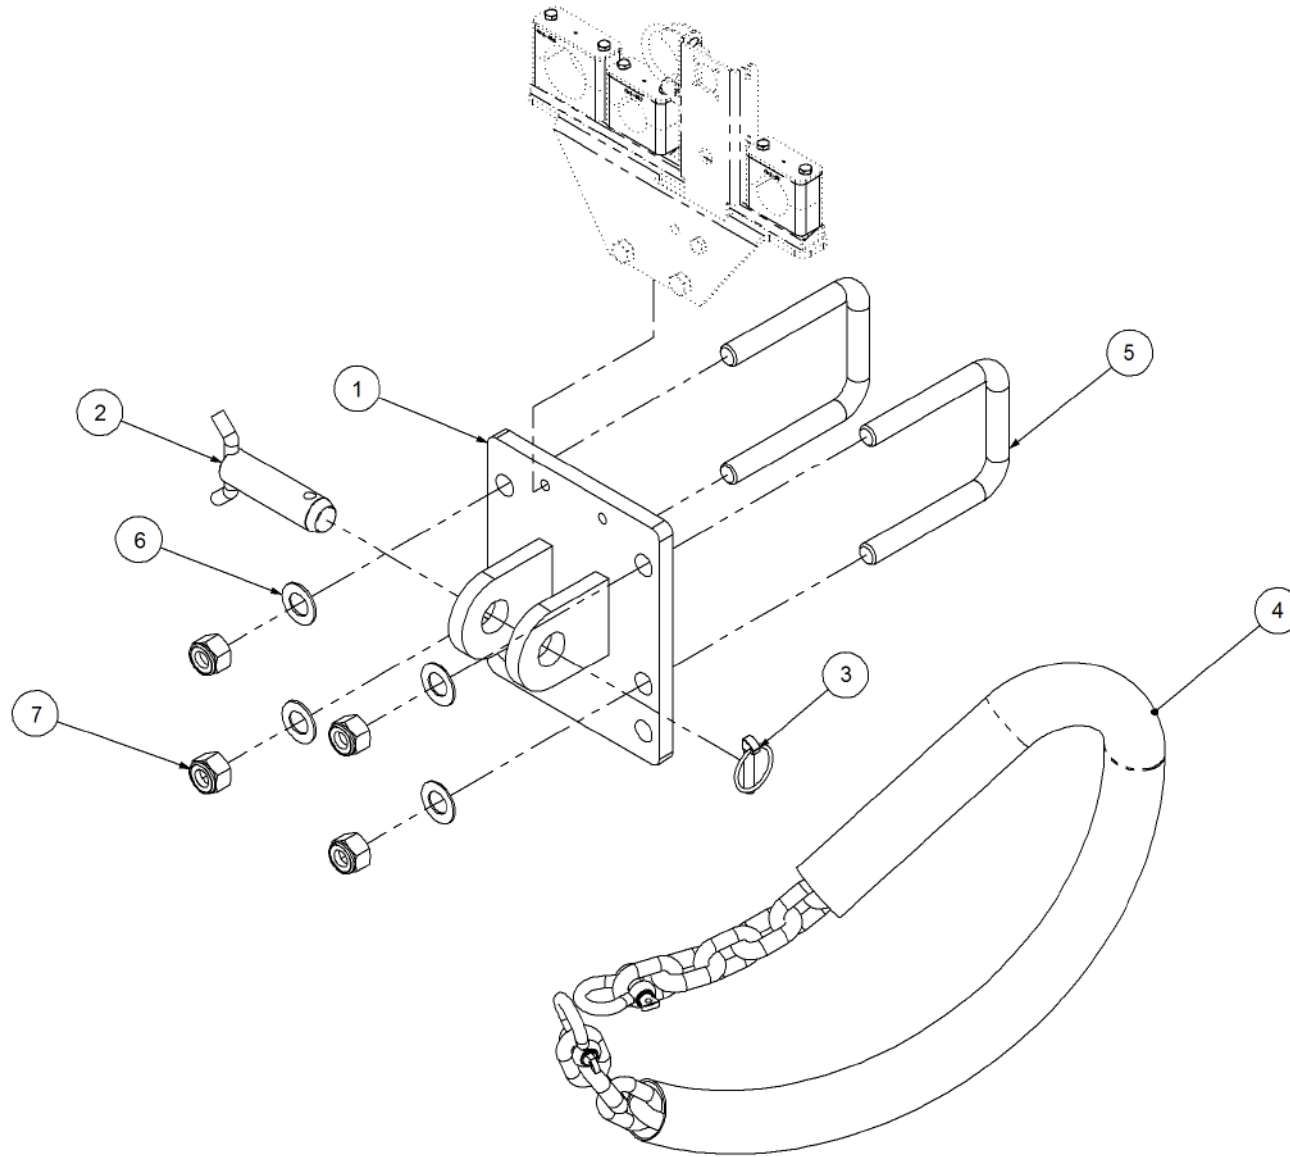

P/N 233260130 Hitch Assy w/- U Bolts

P/N 233260130

Hitch Assy w/- U Bolts

Key	Part Number	Description	Qty
1	233260101	Universal Pull - Castor Quad	1
2	233260114	Hitch Pin	1
3	095110036	Lynch Pin 3/8"	1
4	230603025	Safety Chain Assy	1
5	073100100	U Bolt M20 suits 100 x 100 RHS	2
6	085120000	Flat Washer 20 ID	4
7	080122000	Nut M20 Nyloc	4

Key	Part Number	Description	Qty