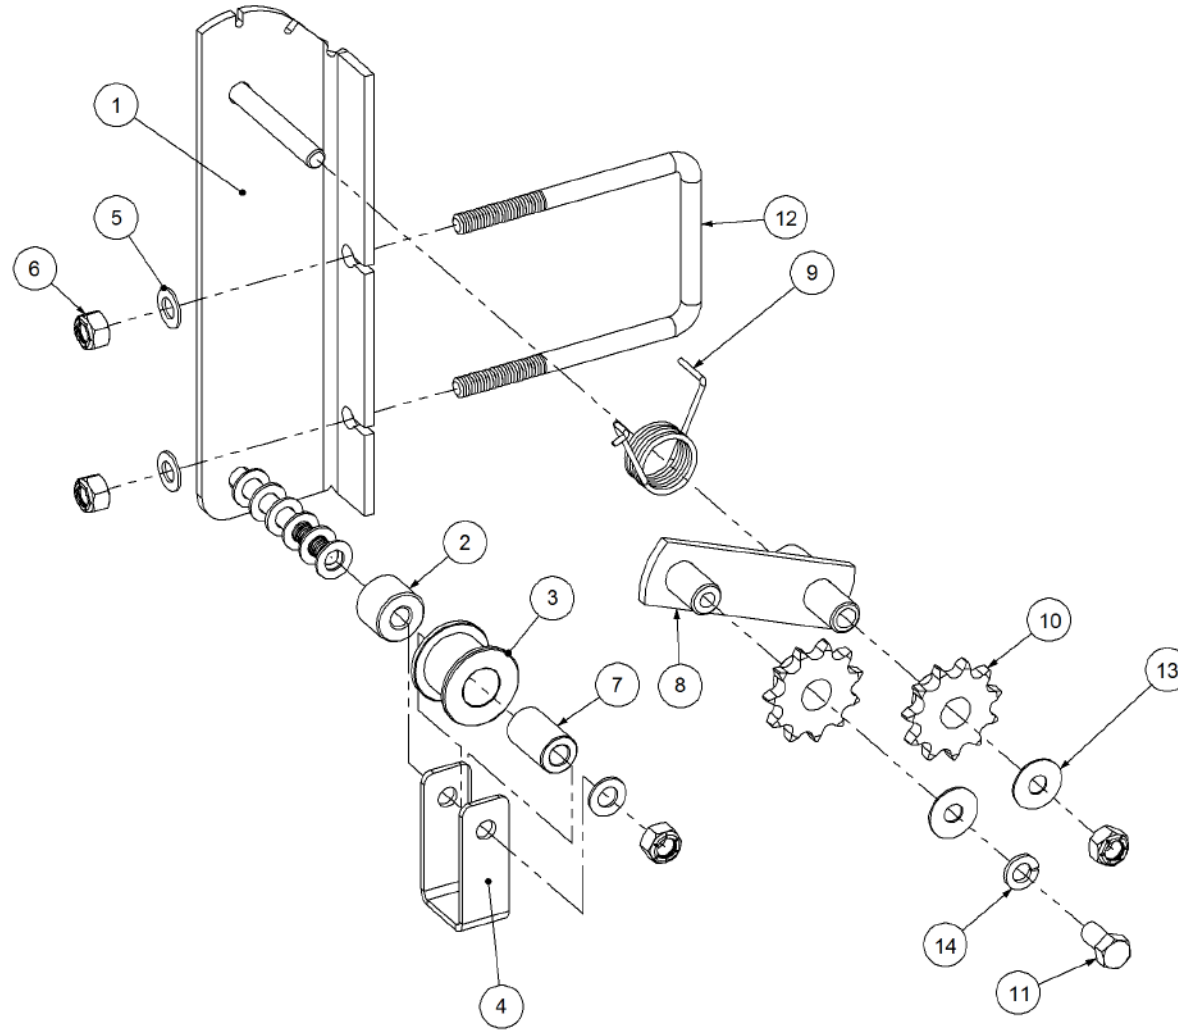

P/N 290000021 Tensioner Assembly - SSB

P/N 290000021

Tensioner Assembly - SSB

Key	Part Number	Description	Qty
1	290000022	Tensioner Bracket	1
2	290302077	Spacer	1
3	290000024	Chain Idler	1
4	290000023	Chain Guide	1
5	035110191	Flat Washer 3/8" ID	9
6	030130101	Nut 3/8" UNC Nyloc	4
7	290000025	Spacer	1
8	290000026	Tensioner Arm	1
9	124325081	Spring - Torsion 1" ID - LH	1
10	126131100	Sprocket (Steel) 1/2" BS x 11T - 16 ID	2
11	000100205	Bolt Hex Hd 3/8" UNC x 3/4"	1
12	020075075	U Bolt 3/8" X 3" X 3" UNC Zp	1
13	035110251	Flat Washer 3/8" ID	2
14	036110000	Spring Washer 3/8" ID	1

Key	Part Number	Description	Qty