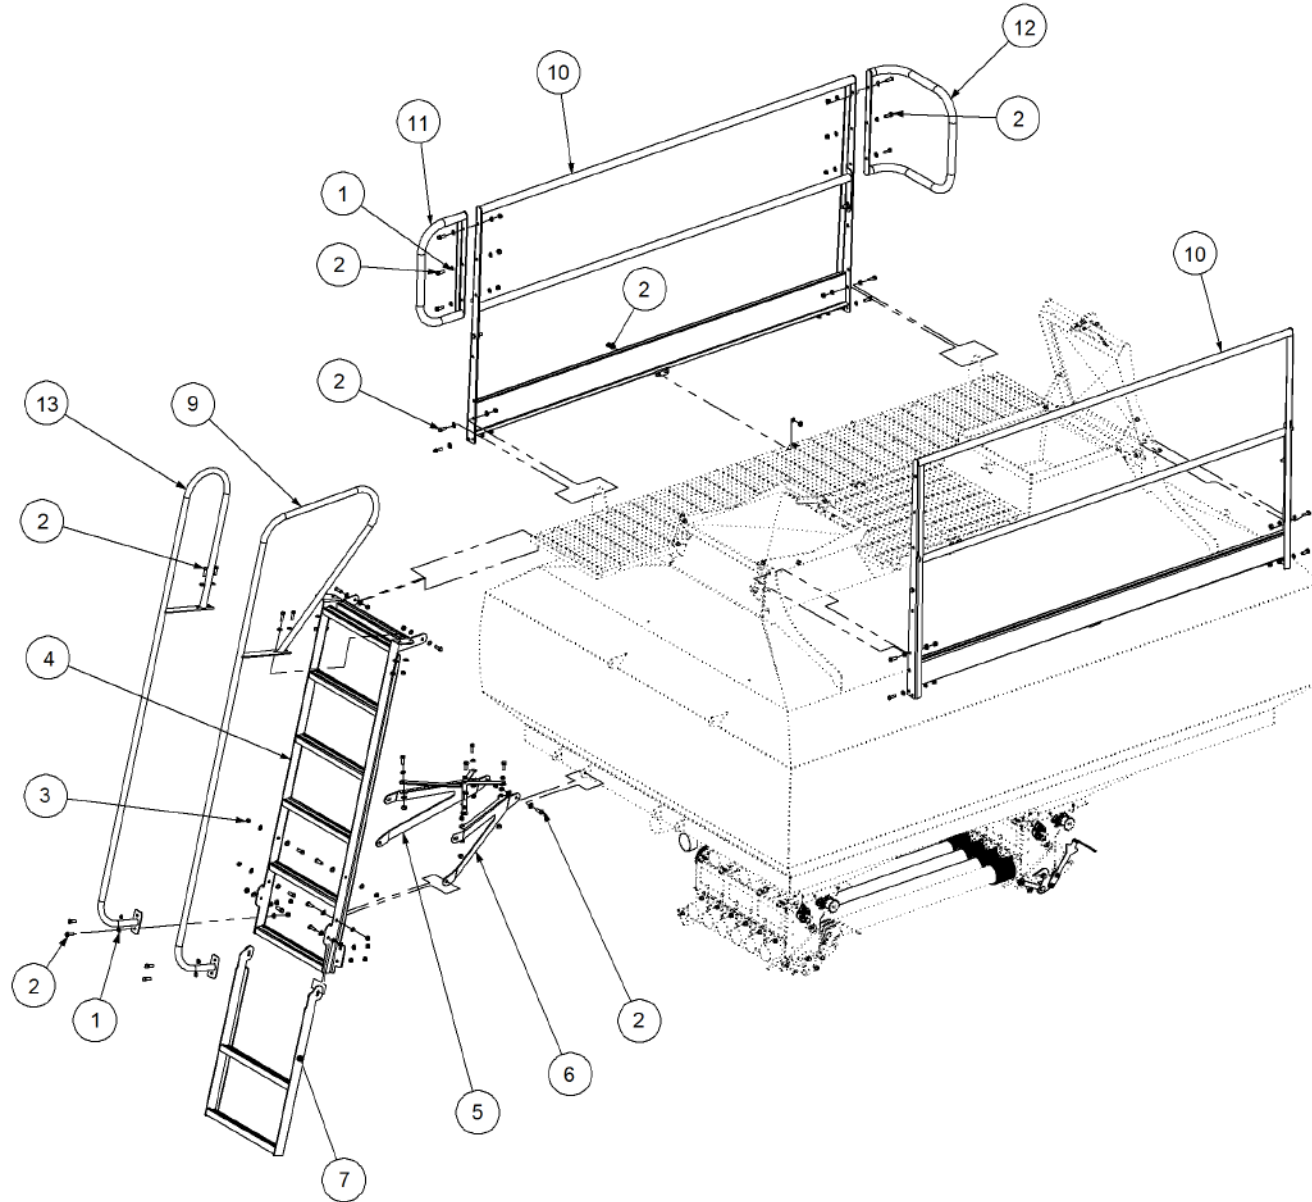

P/N 200602210 Handrail Kit - 6000 2 Bin

Key	Part Number	Description	Qty
1	085110000	Flat Washer 10 ID	78
2	050100308	Bolt Hex Hd M10 x 30	39
3	080121000	Nut M10 Nyloc	39
4	202600001	Ladder	1
5	202602001	Ladder Stay - LH	1
6	202602002	Ladder Stay - RH	1
7	202900001	Ladder Extension - 2 Step	1
8	202600006	Ladder Cross Stay	2
9	202602004	Ladder Handrail - RH	1
10	206602081	Handrail Assy	2
11	206602053	Handrail End - Straight	1
12	206602052	Handrail End - Return	1
13	202602005	Ladder Handrail - LH	1

Key	Part Number	Description	Qty