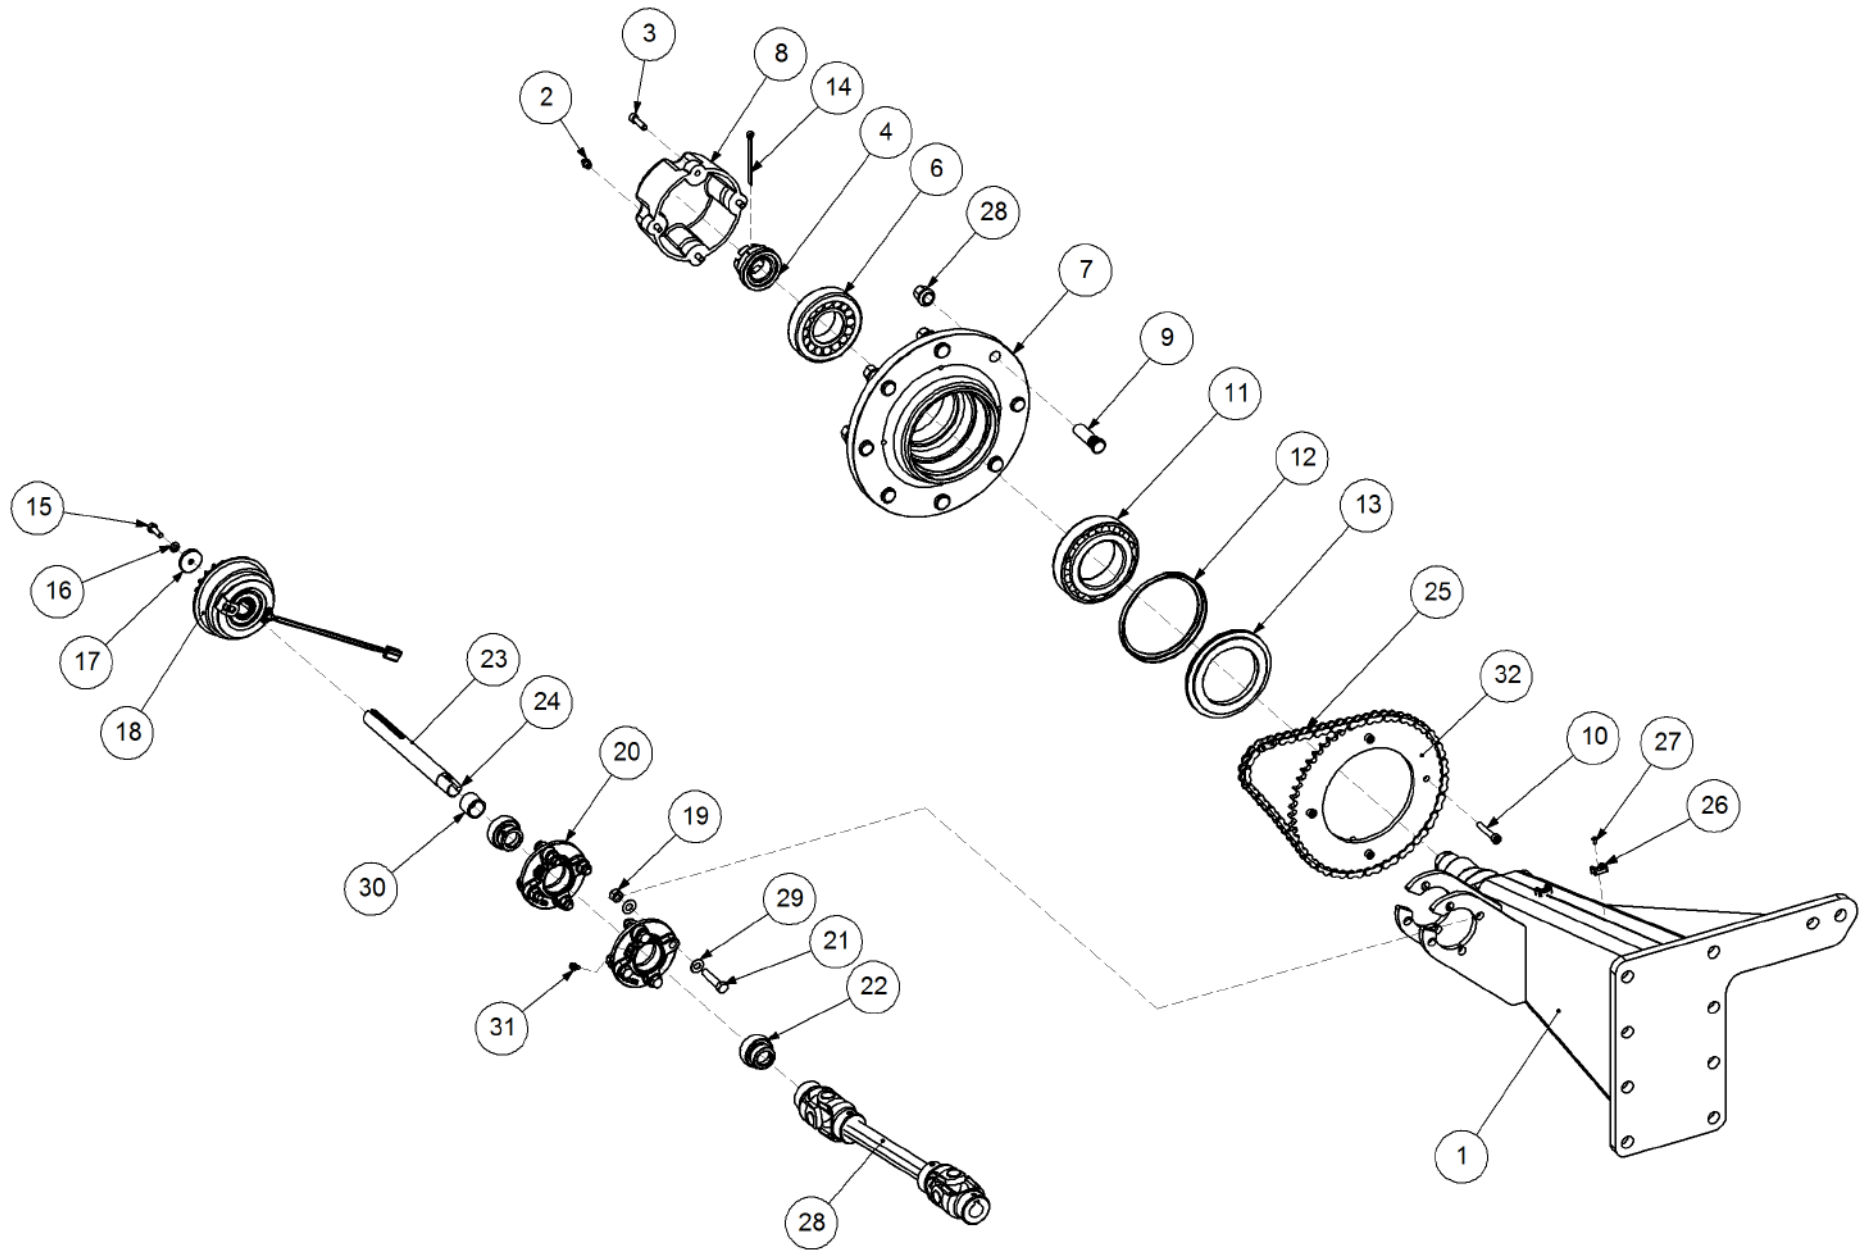

Key	Part Number	Description	Qty
-----	-------------	-------------	-----

P/N 242900000 Axle Hub & Stub - Drive - 6.5T (8 stud) x 3.0m

Key	Part Number	Description	Qty
1	242900001	Axle - Drive	1
2	111103000	Grease Nipple 1/8" BSP	1
3	060108030	Cap Screw M8 x 30	4
4	249092002	Axle Nut 1-1/2"	1
5	080161801	Wheel Nut M18	8
6	135030311	Bearing Tapered Roller 55 ID	1
7	139092006	Hub - 8 stud	1
8	139092007	Grease Cap	1
9	056180600	Wheel Stud M18	8
10	060108050	Cap Screw M8 x 50	4
11	135032216	Bearing Tapered Roller 80 ID	1
12	139092009	Wear Ring	1
13	139092008	Seal 100 ID	1
14	092206080	Split Pin 6.3 Dia x 80	1
15	000080255	Bolt Hex Hd 5/16" UNC x 1"	1
16	036108000	Spring Washer 5/16" ID	1
17	290000002	Retainer Washer	1
18	115005314	Electric Clutch w/- 18T Sprocket	1
19	030130111	Nut 7/16" UNC Nyloc	8
20	136220500	Bearing Housing - 4 Bolt	2
21	000110505	Bolt Hex Hd 7/16" x 2" UNC	8
22	135520525	Bearing - 1" ID	2
23	290000003	Clutch Shaft	1
24	182070830	Key 7 x 8 x 30 Lg	1
25	249063000	Chain 5/8" Simplex O'ring	1
26	115001512	Cable Clamp	2
27	094105000	Pop Rivet 3/16" Steel	2
28	131210490	Drive Shaft & Universal	1
29	035108161	Flat Washer 5/16" ID	16
30	240000000	Bush	1
31	111206450	Grease Nipple 1/4" UNF - 45°	2
32	249150543	Sprocket Plate 5/8" BS x 54T	1