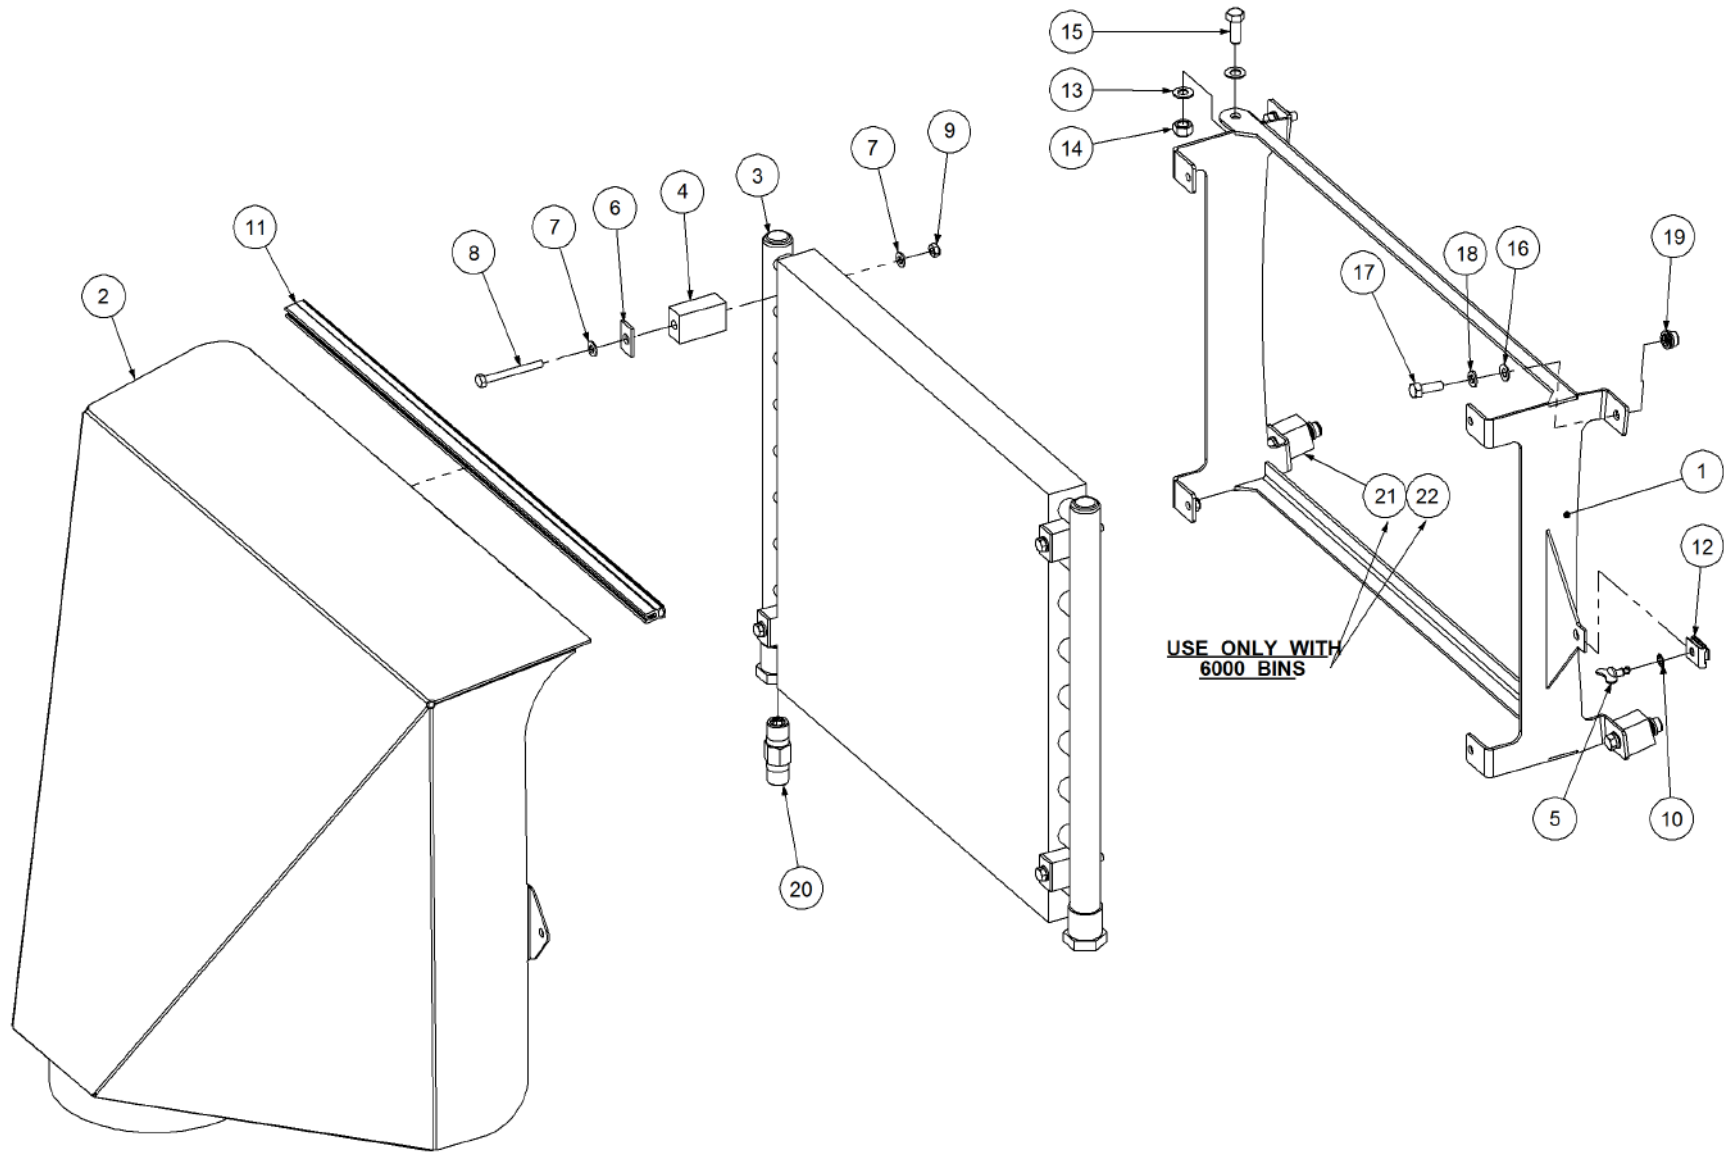

P/N 205600010 Cooler Assy

P/N 205600010 Cooler Assy

Key	Part Number	Description	Qty
1	205603001	Cooler Mount	1
2	205600001	Cooler Shroud	1
3	163109241	Oil Cooler	1
4	197203050	Rubber Cooler Mount	4
5	067852260	Wing Hd Stud -1/4 Turn Fastener	1
6	203154007	Spacer Washer	4
7	035106151	Flat Washer 1/4" ID	8
8	000060635	Bolt Hex Hd 1/4" UNC x 2-1/2"	4
9	030130061	Nut 1/4" UNC Nyloc	4
10	067853420	Retainer -1/4 Turn Fastener	1
11	205600006	Rubber Seal	1
12	067854101	Receptacle -1/4 Turn Fastener	1
13	035110191	Flat Washer 3/8" ID	4
14	030130101	Nut 3/8" UNC Nyloc	2
15	000100255	Bolt Hex Hd 3/8" UNC x 1"	2
16	035108161	Flat Washer 5/16" ID	4
17	000080255	Bolt Hex Hd 5/16" UNC x 1"	4
18	036108000	Spring Washer 5/16" ID	4
19	030170081	Nut 5/16" UNC Huck	4
20	200122350	Relief Valve	1
21	197203033	Cooler Mount Spacer Block	2
22	000080505	Bolt Hex Hd 5/16" UNC x 2"	2

Key	Part Number	Description	Qty