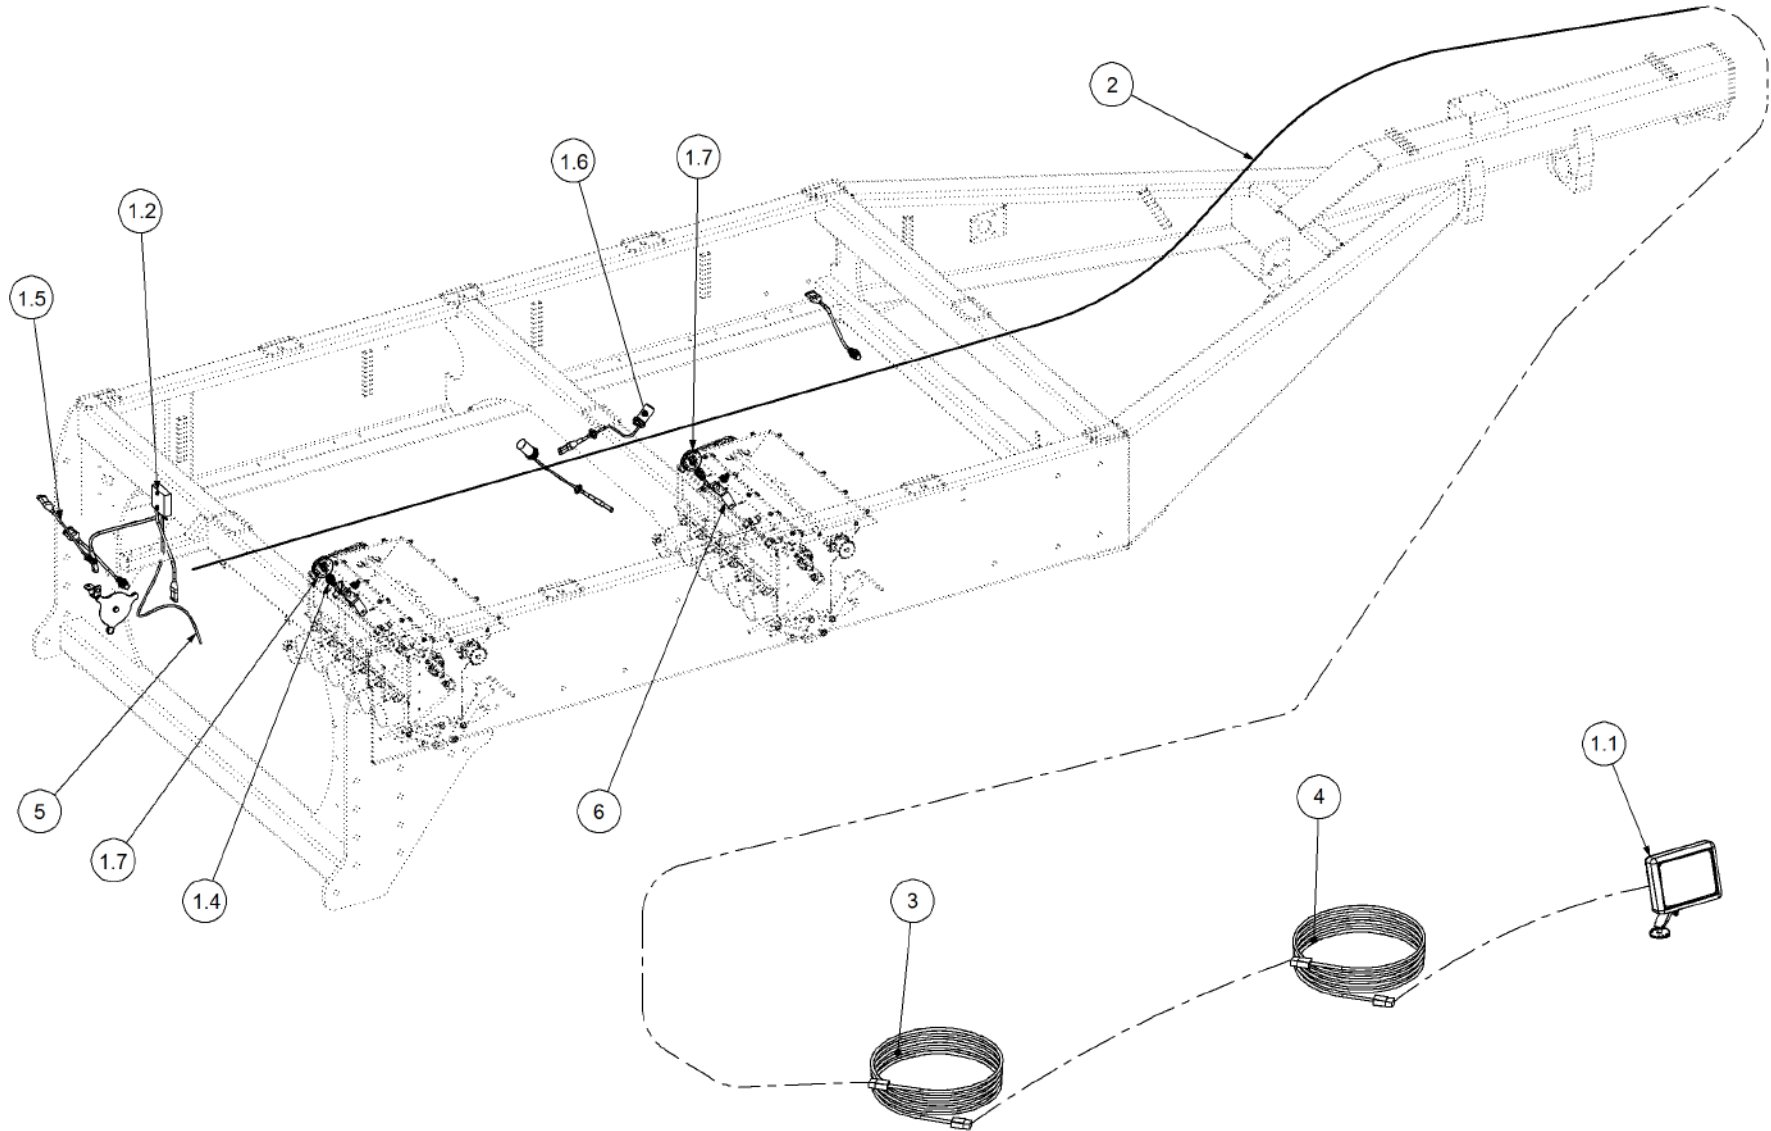

P/N 156590005 Stauff Clamp Kit

Key	Part Number	Description	Qty
1	156142160	Clamp Pipe Single 16 Dia	7
2	156162000	Clamp Top Plate	7
3	156143254	Clamp Pipe Single 25.4 Dia	7
4	156163000	Clamp Top Plate	7
5	156144280	Clamp Pipe Single 28 Dia	7
6	156164000	Clamp Top Plate	7
7	050060408	Bolt Hex Hd M6 x 40	28
8	050060458	Bolt Hex Hd M6 x 45	14
9	156180006	Stauff Rail Nut M6	42

Key	Part Number	Description	Qty