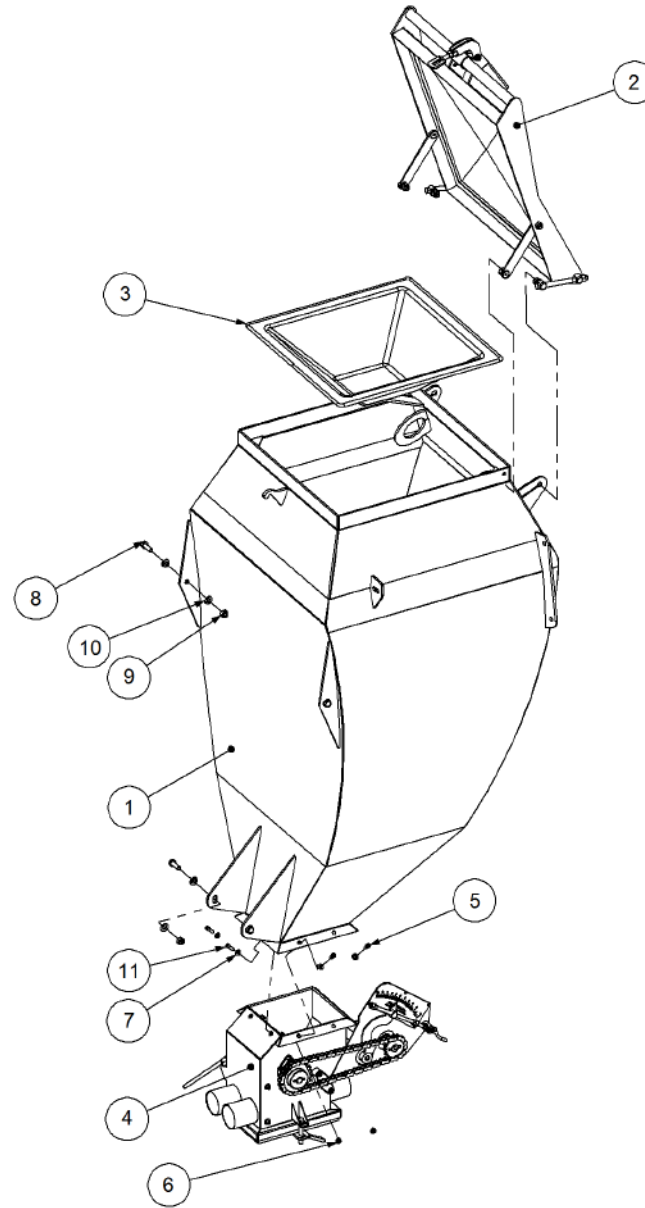

P/N 201300252 SSB Sub Assembly - 300L 2 Way Ground Drive

Key	Part Number	Description	Qty
1	201300001	Small Seeds Box - 300L	1
2	203150000	Lid Assy - Medium	1
3	203155001	Wire Basket	1
4	208202000	Metering Unit SSB - 2 Way Ground Drive	1
5	010106012	Cap Screw 1/4" UNC x 1/2"	6
6	030110061	Nut 1/4" UNC	6
7	035106151	Flat Washer 1/4" ID	8
8	050100308	Bolt Hex Hd M10 x 30	4
9	080121000	Nut M10 Nyloc	4
10	085110000	Flat Washer 10 ID	8
11	010106019	Cap Screw 1/4" UNC x 3/4"	2

Key	Part Number	Description	Qty