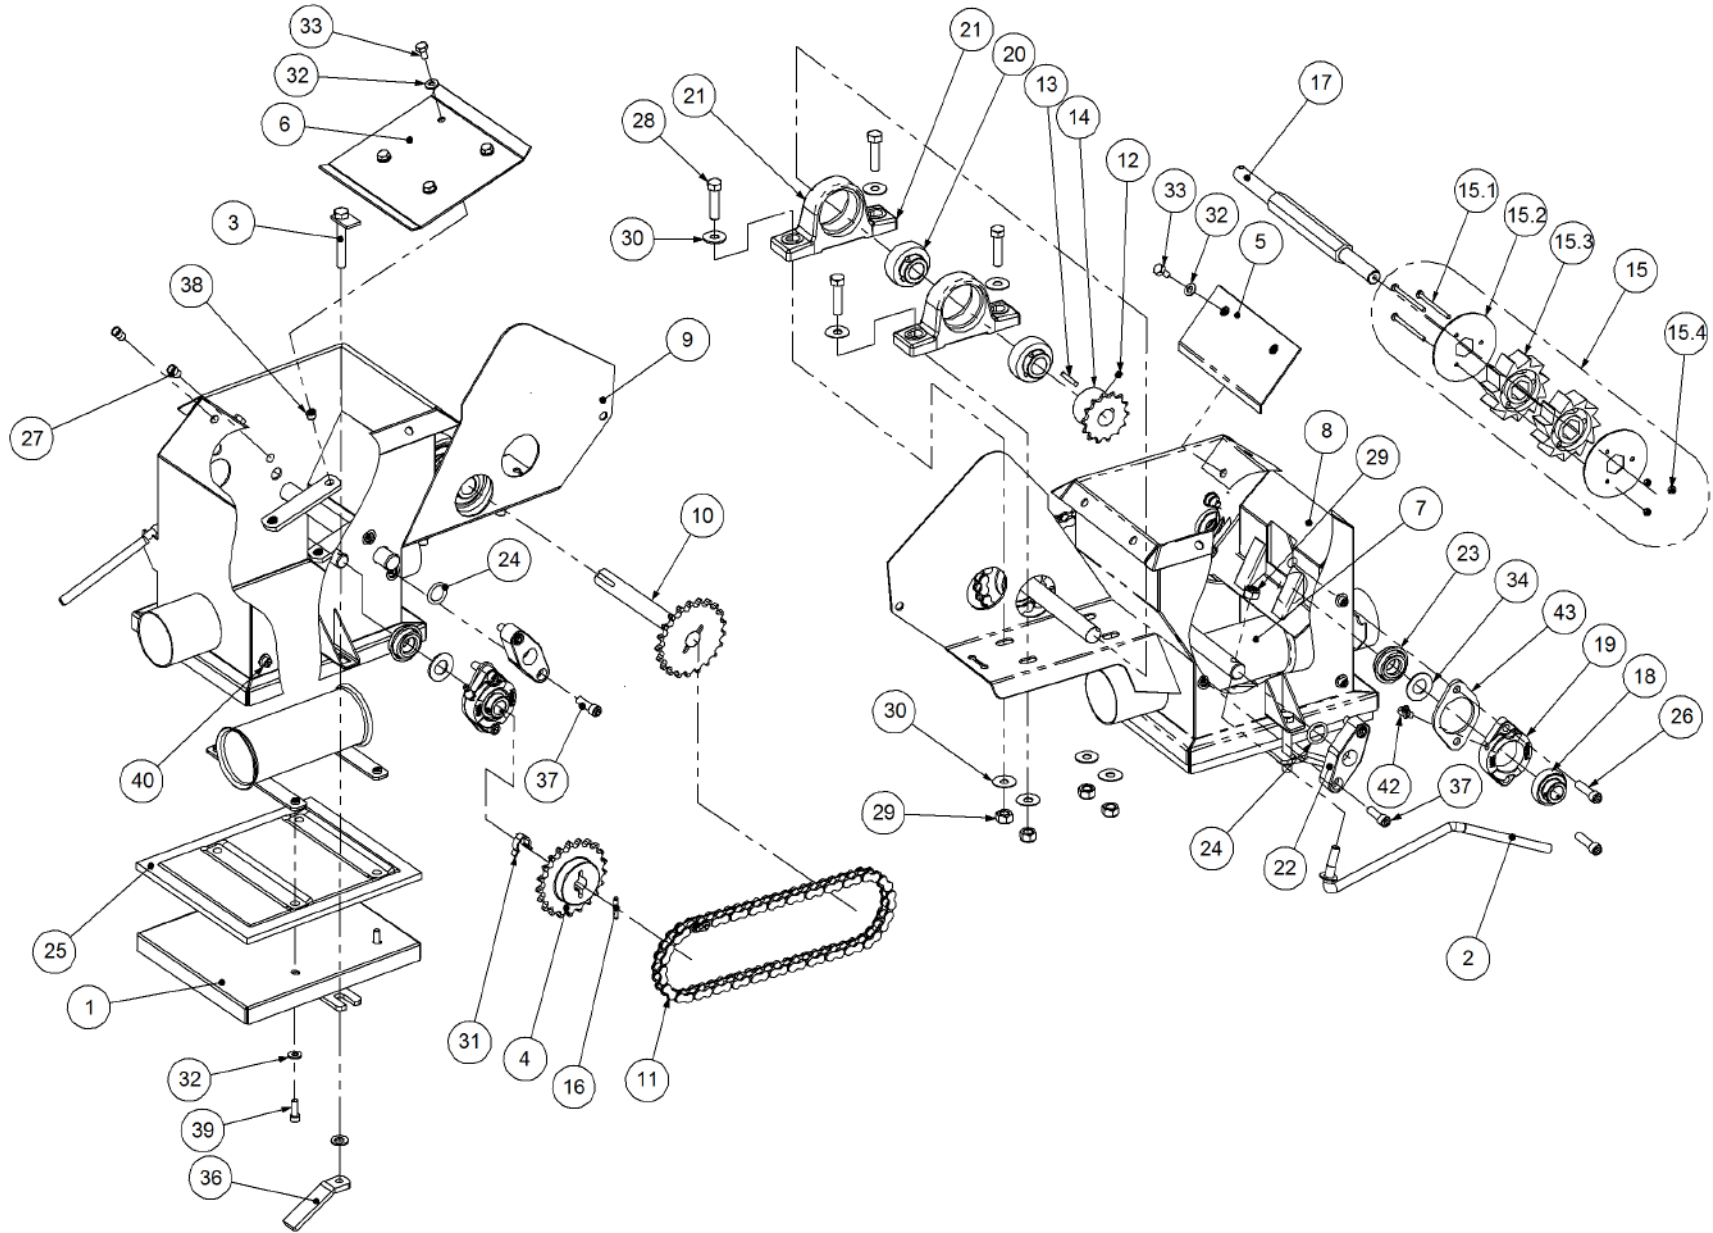

P/N 208103000 Metering Unit SSB - 1 Way Electric Drive

Key	Part Number	Description	Qty	Key	Part Number	Description	Qty
1	208100026	Bottom Door - SSB	1	29	030130101	Nut 3/8" UNC Nyloc	5
2	208100051	Cleanout Door Handle - SSB	1	30	035110251	Flat Washer 3/8" ID	8
3	208100061	Bottom Door Bolt - SSB	2	31	193003765	Retainer Clip - Sprocket	1
4	208100095	Sprocket (Plastic) 1/2" BS x 21T	1	32	035106151	Flat Washer 1/4" ID	14
5	208100071	Coarse Seeds Plate - SSB	1	33	000060135	Bolt Hex Hd 1/4" UNC x 1/2"	6
6	208100047	Clean Out Door - SSB	1	34	035316320	Flat Washer 5/8" ID S/Steel	2
7	208100028	Flow Through Tube	1	35	035110191	Flat Washer 3/8" ID	2
8	208100020	Port Plate - 1 Way	1	36	208100060	Handle - Bottom Door Fastener	2
9	208102002	Metering Unit SSB - 1 Way	1	37	010208025	Cap Screw 5/16" BSW x 1"	4
10	290602070	Drive Shaft & Sprocket - SSB	1	38	030170061	Nut 1/4" UNC Huck	4
11	290600899	Chain 1/2" AS Simplex	1	39	010106019	Cap Screw 1/4" UNC x 3/4"	4
12	013110613	Grub Screw 1/4" UNC x 1/2"	1	40	010106012	Cap Screw 1/4" UNC x 1/2"	4
13	182047430	Key 4.75 x 4.75 x 30mm	1	41	030170081	Nut 5/16" UNC Huck	8
14	290000031	Sprocket (Plastic) 1/2" BS x 14T - 3/4" ID	1	42	111206675	Grease Nipple 1/4" UNF - 67.5°	2
15	208100092	Spool Assy - SSB	1	43	197001626P	Gasket (Small) - Bearing	2
15.1	059604060	Bolt Pan Hd M4 x 60	3				
15.2	193001905	Spool Washer	2				
15.3	197018845	Spool	2				
15.4	080310041	Nut M4 S/Steel	3				
16	090105025	Roll Pin 3/16" x 1"	1				
17	208100100	Spool Shaft - SSB	1				
18	135320210	Bearing - 5/8" ID	2				
19	136520300	Bearing Housing	2				
20	135420412	Bearing - 3/4" ID	2				
21	136420500	Bearing Housing - Pillow Block	2				
22	137308846	Bush	2				
23	197161687	Seal 5/8" ID	2				
24	197192535	O'Ring 3/4" ID x 1" OD x 0.139"	2				
25	208100016	Door Rubber - SSB	1				
26	010208032	Cap Screw 5/16" BSW x 1-1/4"	4				
27	030170001	Nut 1/4" UNC Huck	2				
28	000100385	Bolt Hex Hd 3/8" UNC x 1-1/2"	4