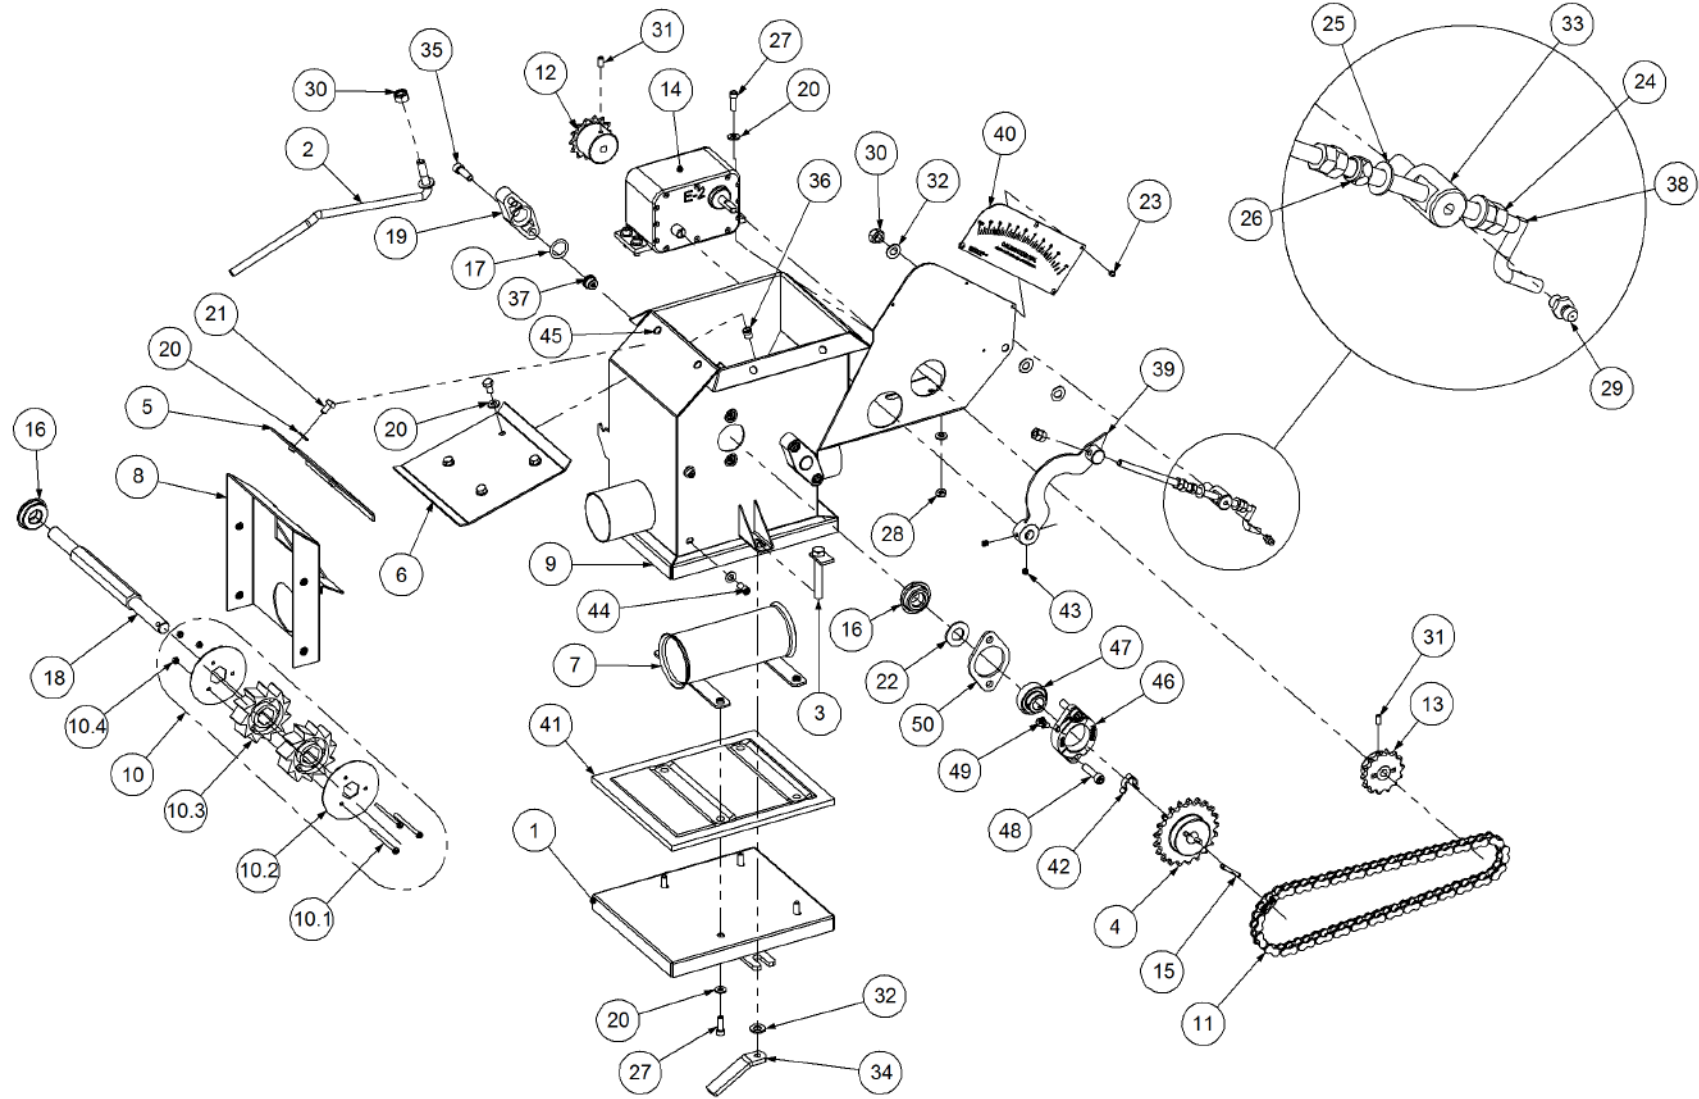

P/N 208102000 Metering Unit SSB - 1 Way Ground Drive

Key	Part Number	Description	Qty	Key	Part Number	Description	Qty
1	208100026	Bottom Door - SSB	1	29	111206000	Grease Nipple 1/4" UNF	1
2	208100051	Cleanout Door Handle - SSB	1	30	030130101	Nut 3/8" UNC Nyloc	2
3	208100061	Bottom Door Bolt - SSB	2	31	013110613	Grub Screw 1/4" UNC x 1/2"	2
4	208100095	Sprocket (Plastic) 1/2" BS x 21T	1	32	035110191	Flat Washer 3/8" ID	5
5	208100071	Coarse Seeds Plate - SSB	1	33	290601007	Screw Swivel	1
6	208100047	Clean Out Door - SSB	1	34	208100060	Handle - Bottom Door Fastener	2
7	208100028	Flow Through Tube	1	35	010208025	Cap Screw 5/16" BSW x 1"	4
8	208100020	Port Plate - 1 Way	1	36	030170061	Nut 1/4" UNC Huck	4
9	208102002	Metering Unit SSB - 1 Way	1	37	030170081	Nut 5/16" UNC Huck	8
10	208100092	Spool Assy - SSB	1	38	209600001	Indicator Adjusting Screw	1
10.1	059604060	Bolt Pan Hd M4 x 60	3	39	208102111	Calibration Indicator - SSB	1
10.2	193001905	Spool Washer	2	40	192017269	Calibration Dial	1
10.3	197018845	Spool	2	41	208100016	Door Rubber - SSB	1
10.4	080310041	Nut M4 S/Steel	3	42	193003765	Retainer Clip - Sprocket	1
11	208125000	Chain 1/2" AS Simplex	1	43	013110606	Grub Screw 1/4" UNC x 1/4"	2
12	290000036	Sprocket (Plastic) 1/2" BS x 14T - 3/8" ID	1	44	010106012	Cap Screw 1/4" UNC x 1/2"	4
13	208400167	Sprocket (Plastic) 1/2" BS x 14T	1	45	030170001	Nut 1/4" UNC Huck	2
14	130000020	Zero Max E2 Gear Box	1	46	136520300	Bearing Housing	2
15	090105032	Roll Pin 3/16" x 1-1/4"	1	47	135320210	Bearing - 5/8" ID	2
16	197161687	Seal 5/8" ID	2	48	010208032	Cap Screw 5/16" BSW x 1-1/4"	4
17	197192535	O'Ring 3/4" ID x 1" OD x 0.139"	2	49	111206675	Grease Nipple 1/4" UNF - 67.5°	2
18	208100100	Spool Shaft - SSB	1	50	197001626	Gasket (Small) - Bearing	2
19	137308846	Bush	2				
20	035106151	Flat Washer 1/4" ID	22				
21	000060135	Bolt Hex Hd 1/4" UNC x 1/2"	6				
22	035316320	Flat Washer 5/8" ID S/Steel	2				
23	094103001	Pop Rivet 1/8" Aluminium	4				
24	030110081	Nut 5/16" UNC	6				
25	035108161	Flat Washer 5/16" ID	2				
26	030130081	Nut 5/16" UNC Nyloc	1				
27	010106019	Cap Screw 1/4" UNC x 3/4"	8				
28	030130061	Nut 1/4" UNC Nyloc	4