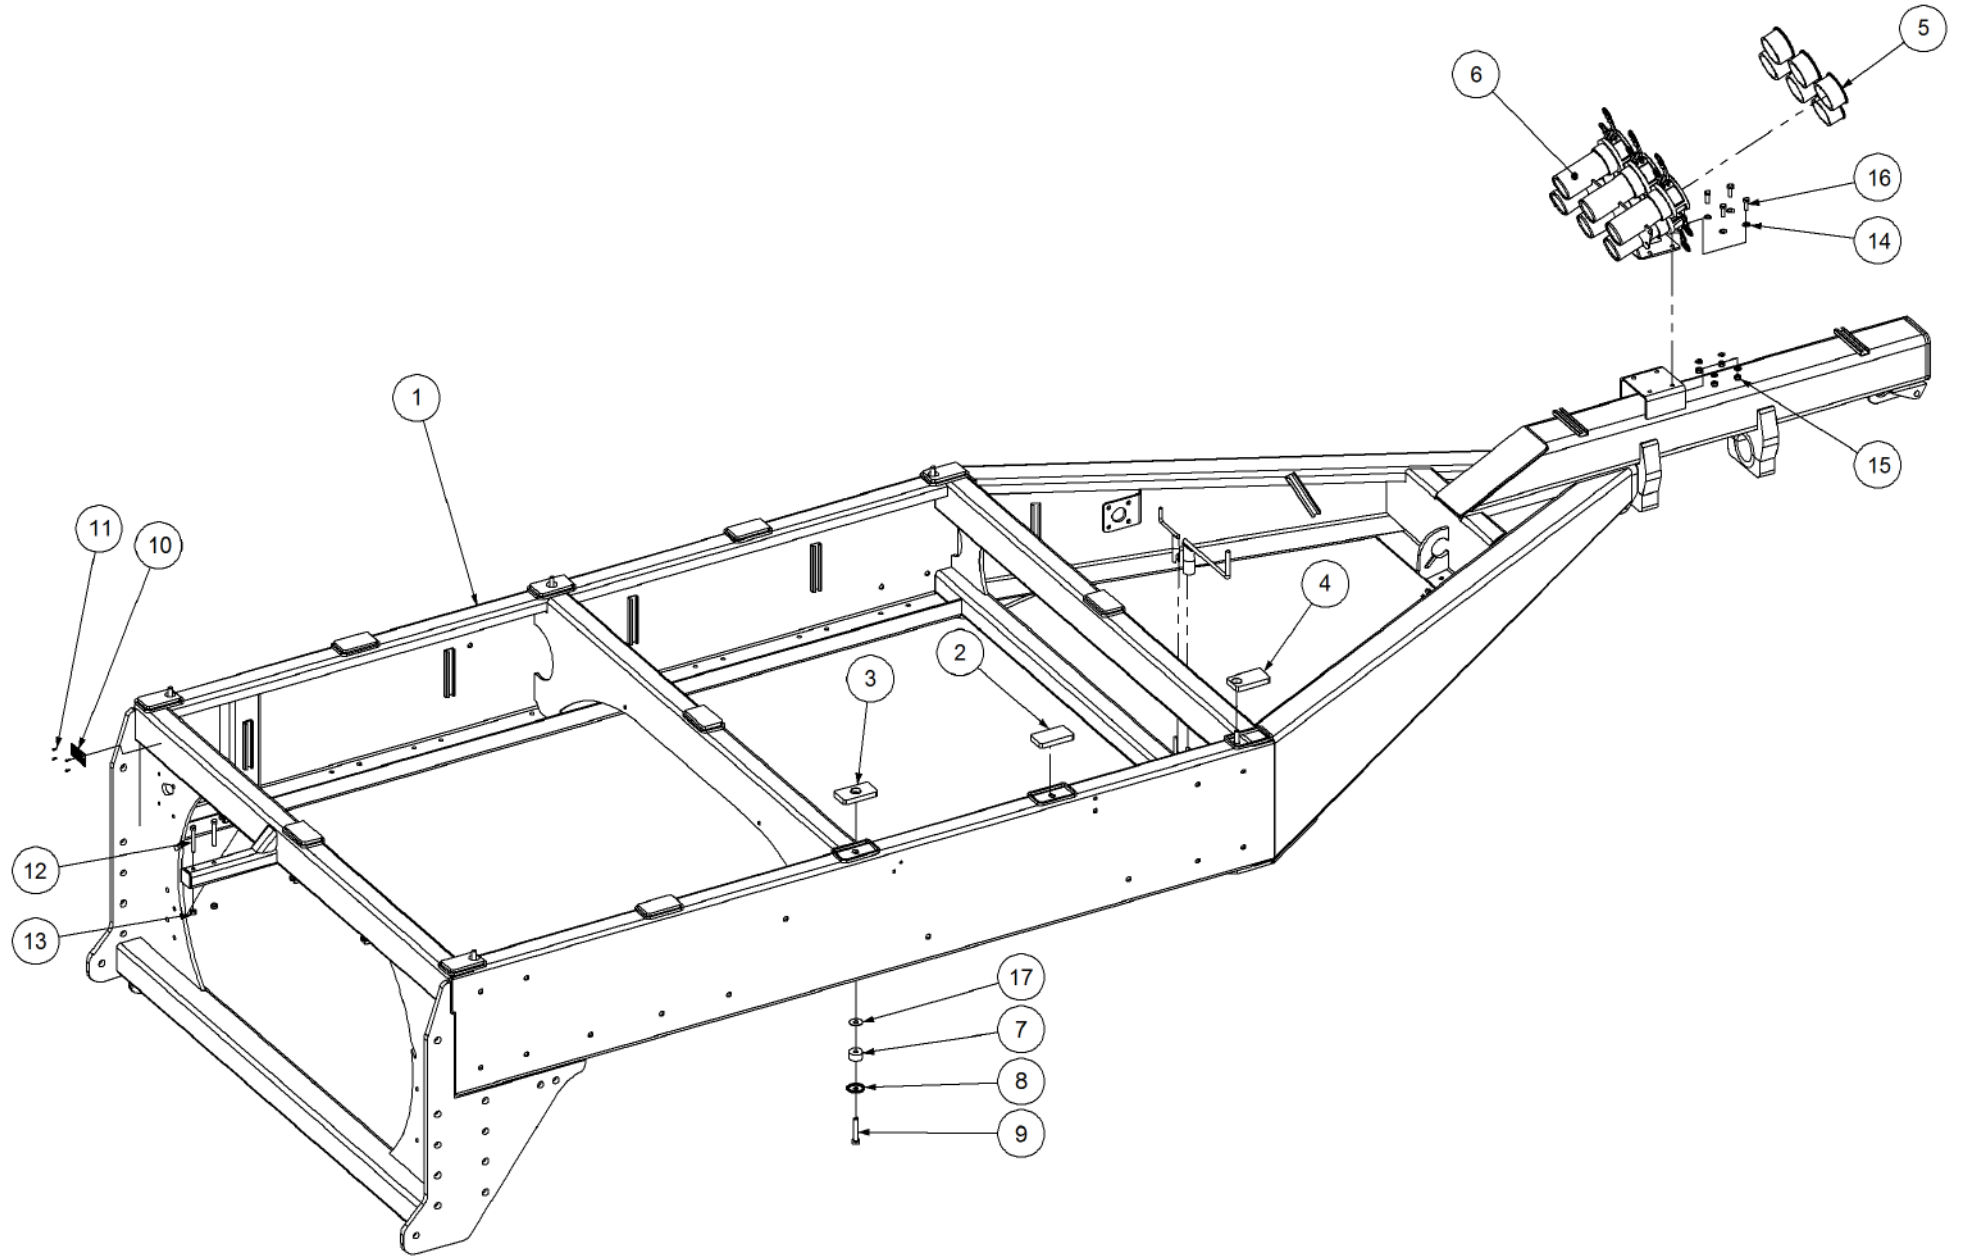

Key	Part Number	Description	Qty
------------	--------------------	--------------------	------------

P/N 214602140

Chassis Kit - TQC 2 Bin

Key	Part Number	Description	Qty
1	214602100	Chassis - TQC 2 Bin	1
2	197116213	Bin Pad	7
3	219001001	Bin Pad - Centre Hole	2
4	219001002	Bin Pad - End Hole	4
5	108000075	Plug - 3" Female	6
6	214602026	Breakaway & Coupling Assy	1
7	197401320	Bin Rubber - 13 ID x 40 OD x 20	6
8	219000001	Cupped Washer	6
9	000130705	Bolt Hex Hd 1/2" UNC x 2-3/4"	6
10	196008038	Serial Number Plate	1
11	059610000	Drive Screw 6g x 3/8"	4
12	000100755	Bolt Hex Hd 3/8" UNC x 3"	2
13	030130101	Nut 3/8" UNC Nyloc	2
14	085110000	Flat Washer 10 ID	8
15	080121000	Nut M10 Nyloc	4
16	050100308	Bolt Hex Hd M10 x 30	4
17	035101238	Flat Washer 1/2" ID	6