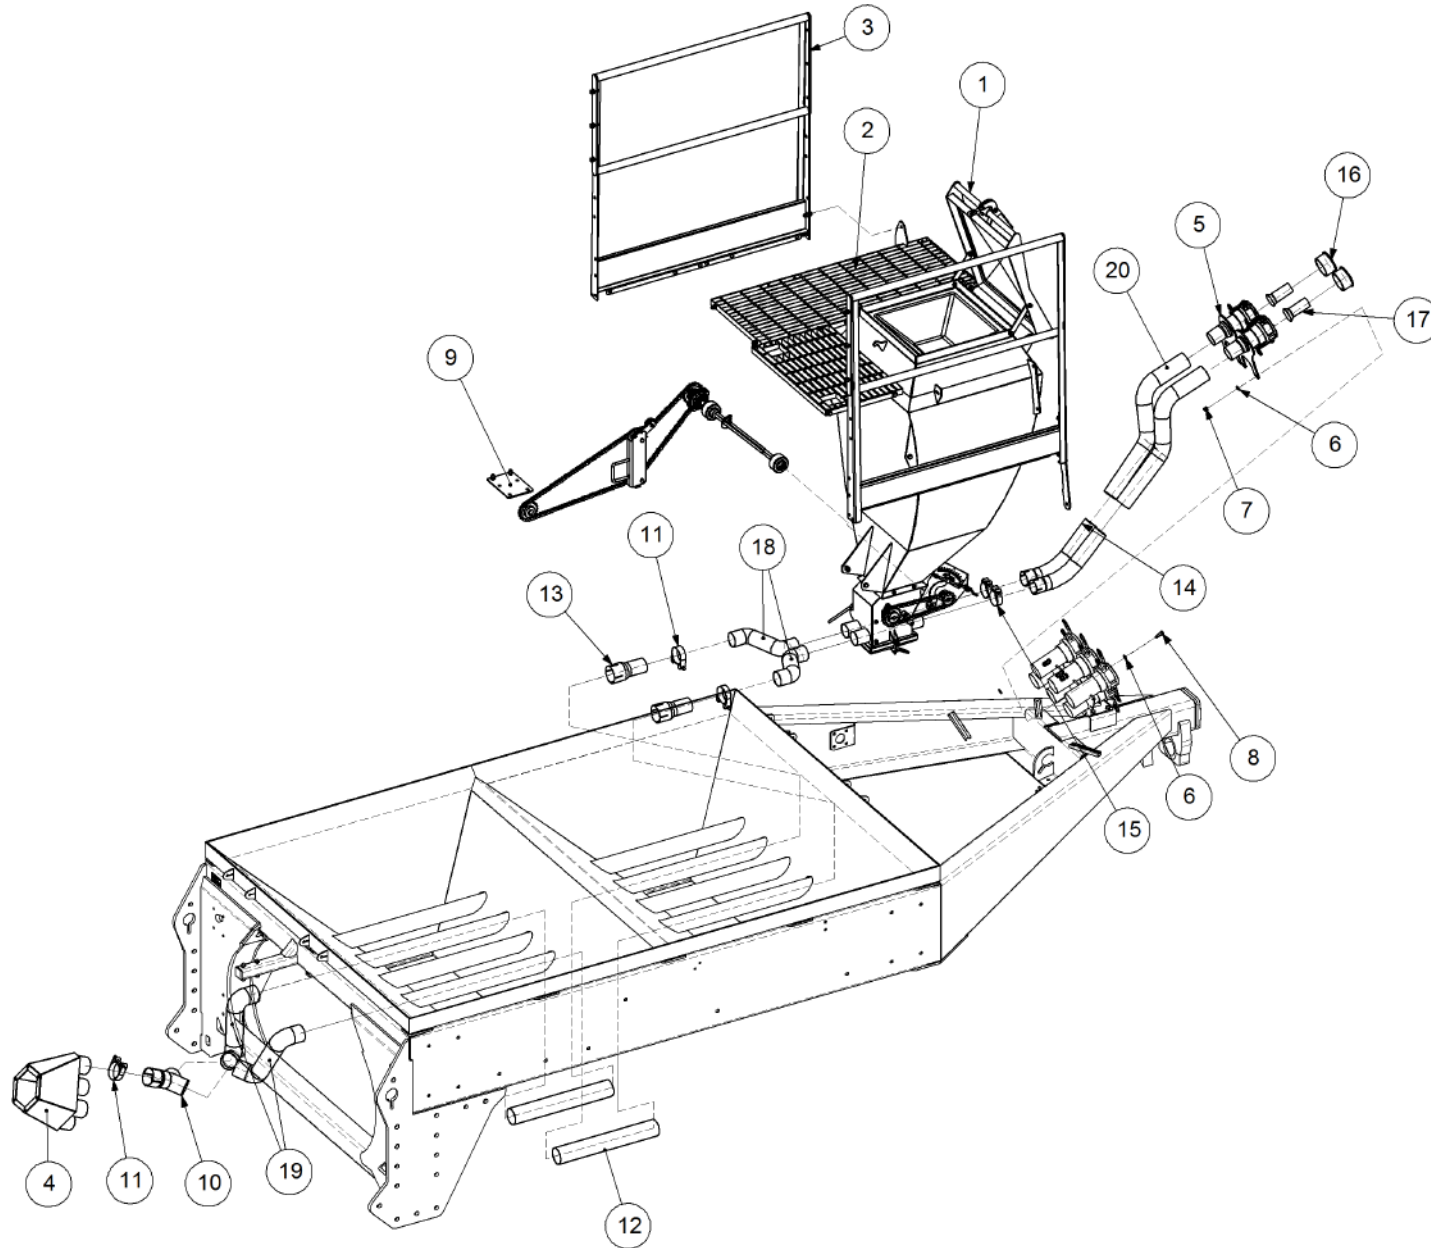

P/N 201300103 SSB Kit - 300L 2 Way Ground Drive

Key	Part Number	Description	Qty	Key	Part Number	Description	Qty
1	201300252	SSB Sub Assembly - 300L 2 Way Ground Drive	1				
2	201300215	SSB Walkway Kit - 300L	1				
3	201300210	SSB Handrail Kit - 300L	1				
4	259602009	Blower Outlet - 7 Outlet	1				
5	214602051	Breakaway & Coupling Assembly	2				
6	085110000	Flat Washer 10 ID	8				
7	080121000	Nut M10 Nyloc	4				
8	050100308	Bolt Hex Hd M10 x 30	4				
9	290602800	Drive Kit - SSB 300L	1				
10	208090300	Y Piece 3" ID	1				
11	100074079	Hose Clamp - Mikalor 74 - 79	3				
12	109400076	Hose Ribbed Bore 76 Dia	2				
13	208000075	Reducer 3" ID x 2-1/2" OD	2				
14	193045212	Elbow 2-1/2" Dia	2				
15	100064067	Hose Clamp - Mikalor 64 - 67	2				
16	108000075	Plug - 3" Female	2				
17	208063044	Air Restrictor	2				
18	109200064	Hose Ductaflex 63 Dia	1				
19	109400076	Hose Ribbed Bore 76 Dia	1				
20	109600064	Hose Abrasive Resistant 64 Dia	2