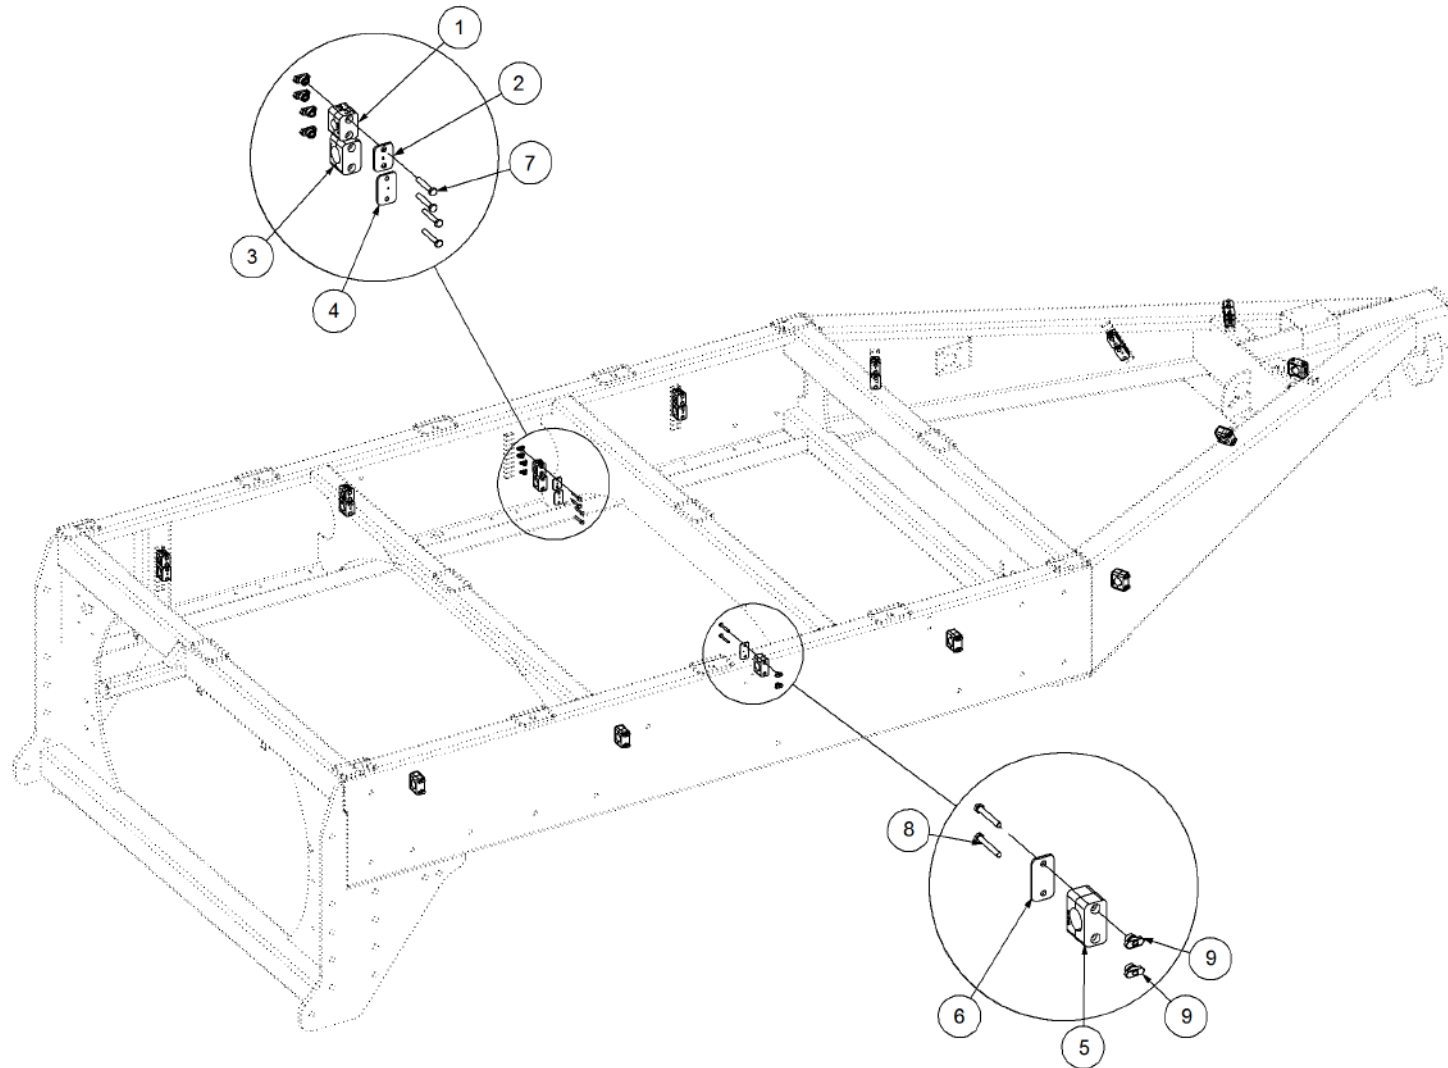

Key	Part Number	Description	Qty
-----	-------------	-------------	-----

P/N 156590005 Stauff Clamp Kit

Key	Part Number	Description	Qty
1	156142160	Clamp Pipe Single 16 Dia	7
2	156162000	Clamp Top Plate	7
3	156143254	Clamp Pipe Single 25.4 Dia	7
4	156163000	Clamp Top Plate	7
5	156144280	Clamp Pipe Single 28 Dia	7
6	156164000	Clamp Top Plate	7
7	050060408	Bolt Hex Hd M6 x 40	28
8	050060458	Bolt Hex Hd M6 x 45	14
9	156180006	Stauff Rail Nut M6	42