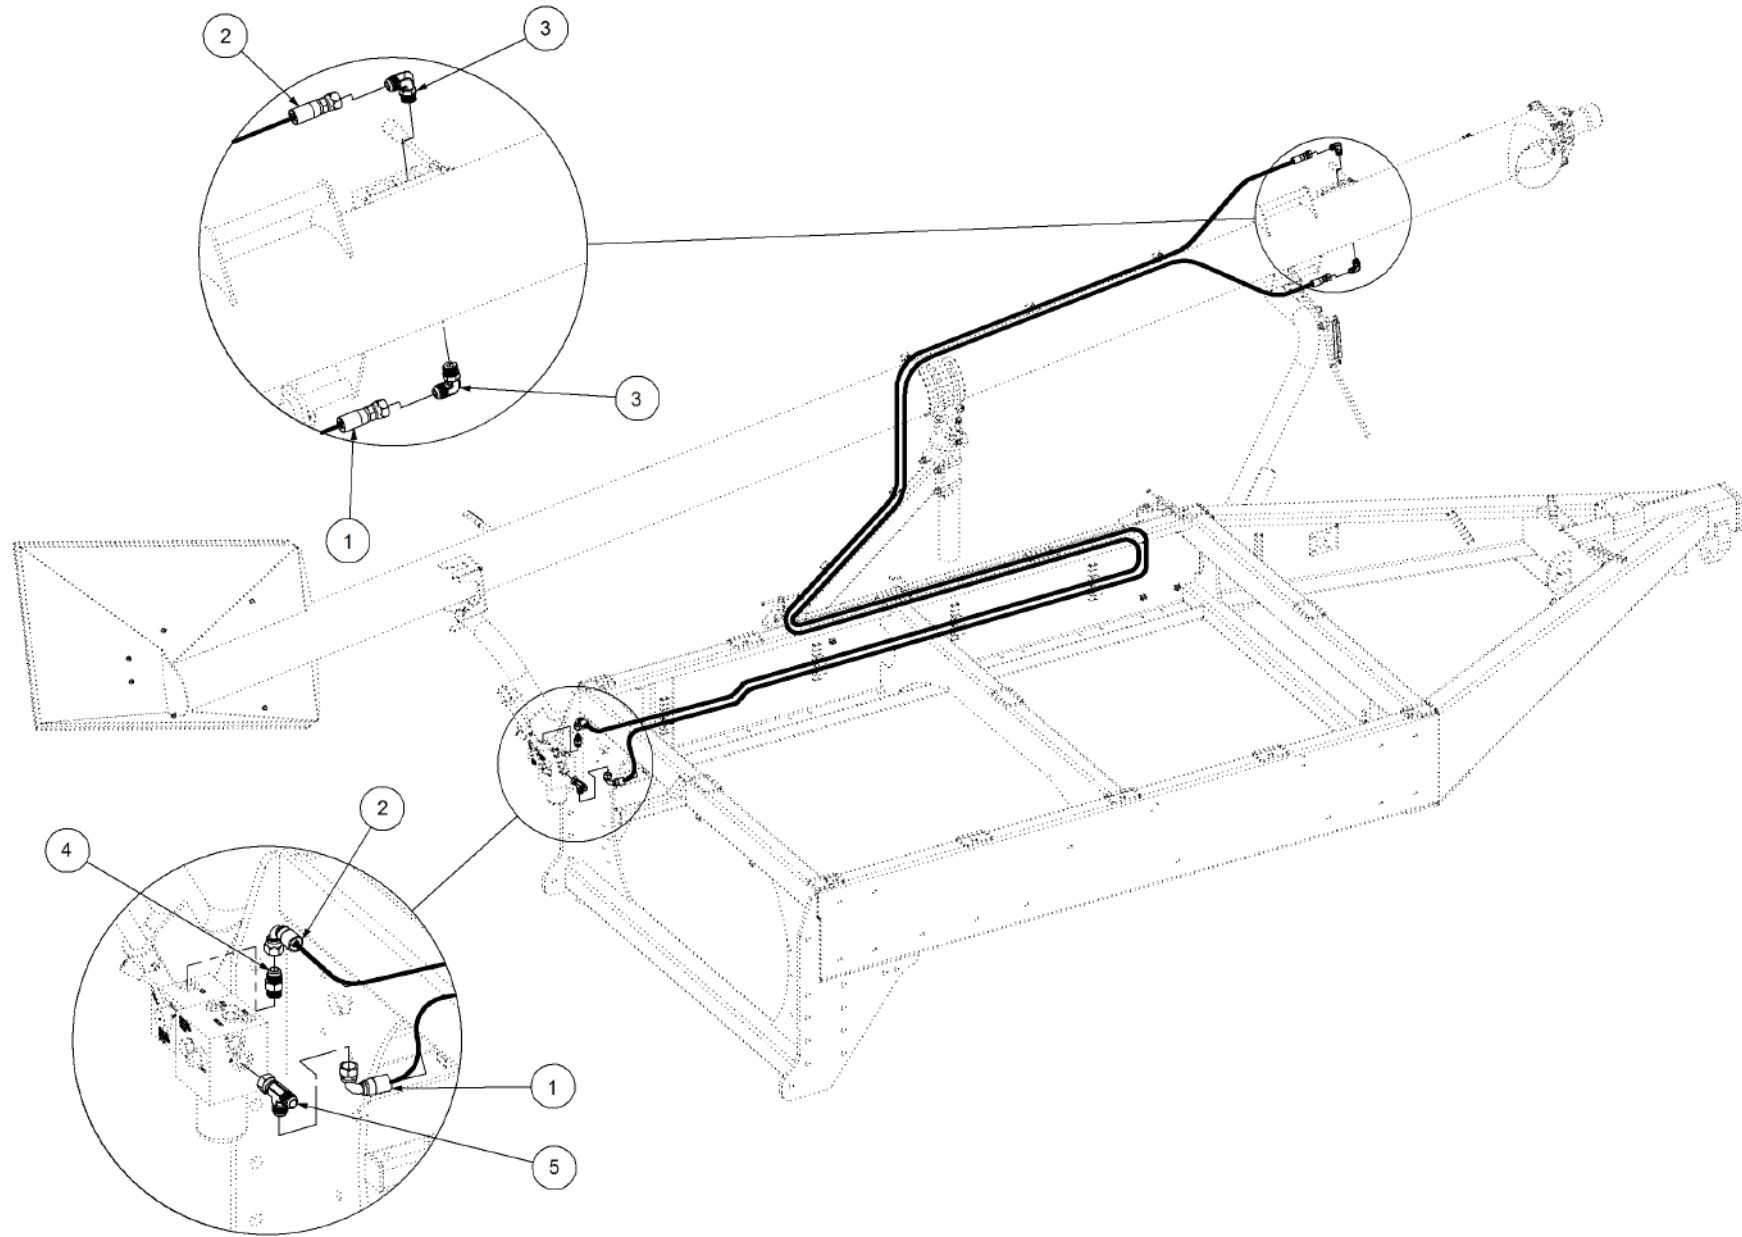

P/N 150000132 Hydraulic Hose & Fittings Kit

Key	Part Number	Description	Qty
1	150000133	Hyd Hose 1/2" DWB x 9500 Lg	1
2	150000134	Hyd Hose 1/2" DWB x 9800 Lg	1
3	15210C5OX-S	Fitting - Elbow 90° 7/8" JicM x 7/8" UnoM	2
4	15210F5OX-S	Fitting - Connector 7/8" JicM x 7/8" UnoM	1
5	15210R6X-S	Fitting - Tee 7/8" JicM x 7/8" JicM x 7/8" JicF	1

Key	Part Number	Description	Qty