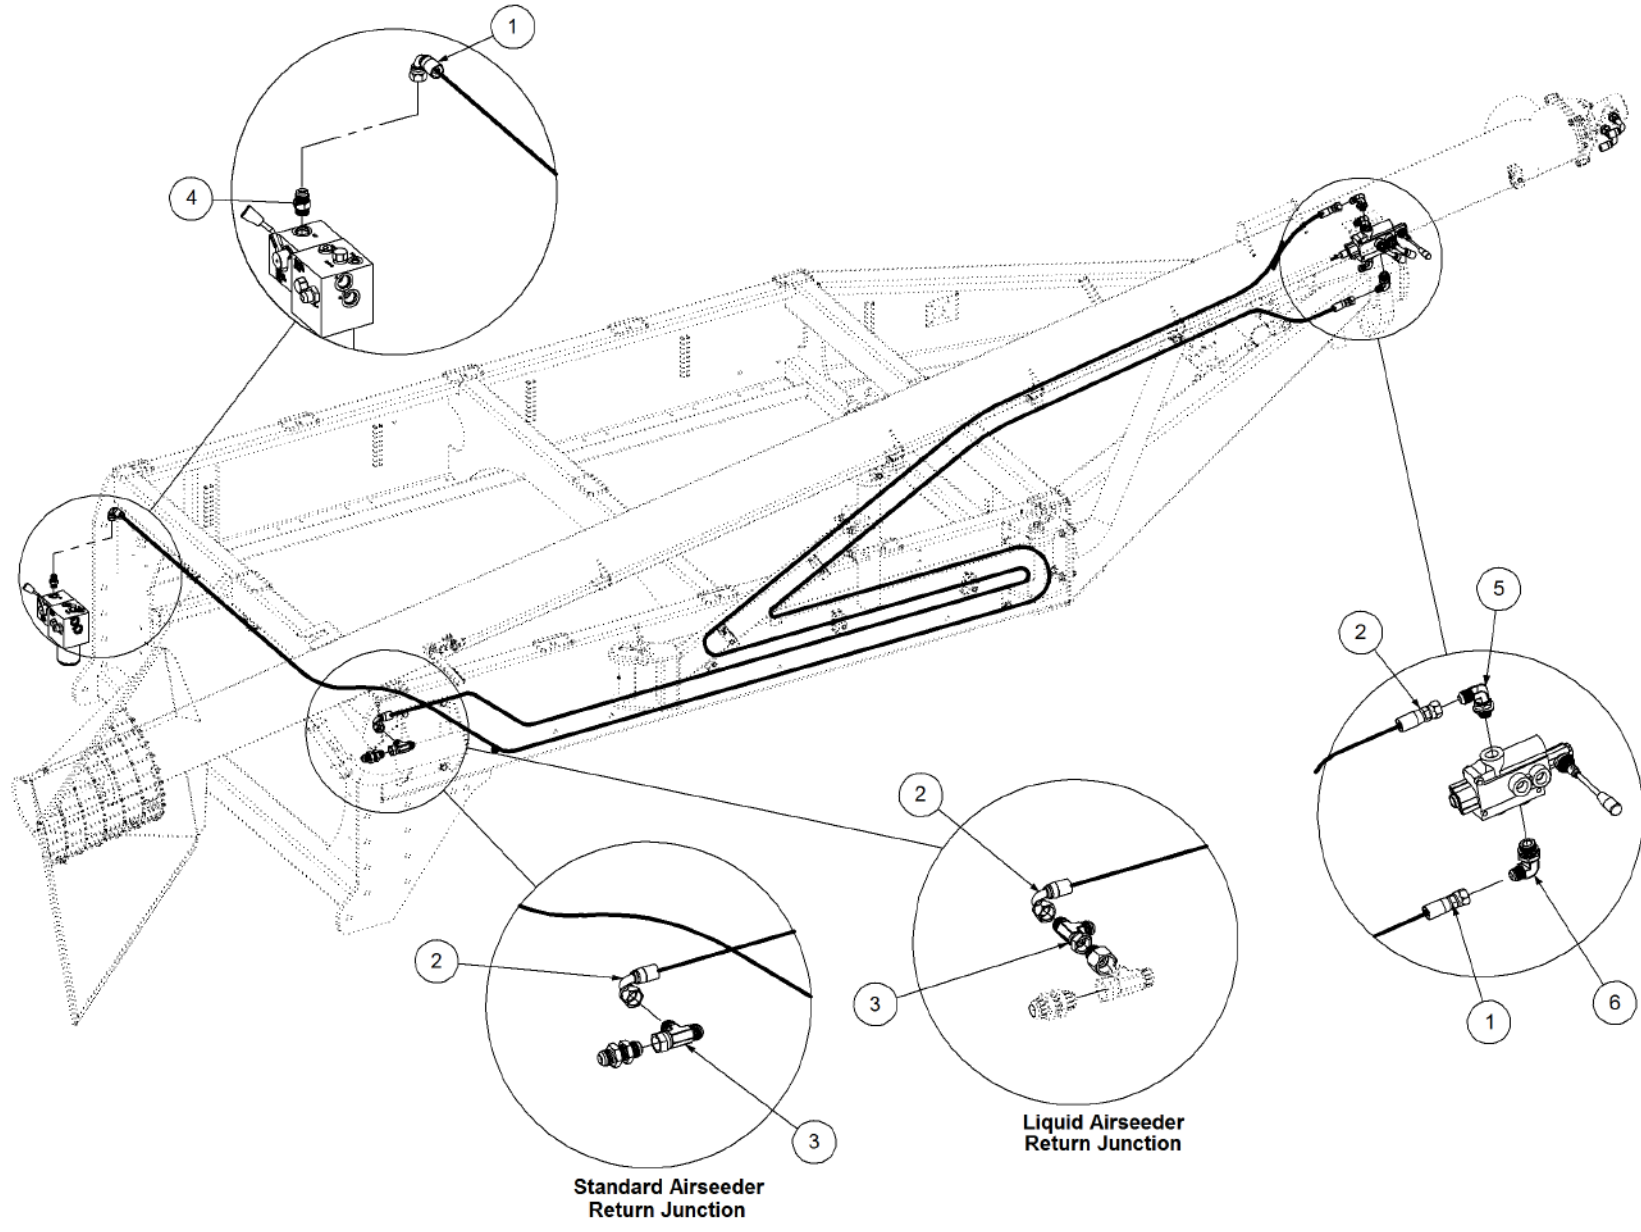

P/N 15000059

Hydraulic Hose & Fittings Kit

Key	Part Number	Description	Qty
1	150000048	Hyd Hose 1/2" DWB x 10800 Lg	1
2	150000049	Hyd Hose 1/2" DWB x 9000 Lg	1
3	15212R6X-S	Fitting - Tee 1-1/16" JicM x 1-1/16" JicM x 1-1/16" JicF	1
4	15210F5OX-S	Fitting - Connector 7/8" JicM x 7/8" UnoM	1
5	15210C4OMX-S	Fitting - Elbow 90° 7/8" JicM x 1/2" BspM	1
6	15210-12C4OMX-S	Fitting - Elbow 90° 7/8" JicM x 3/4" BspM	1
7	PSG32	Spiral Guard	1

Key	Part Number	Description	Qty