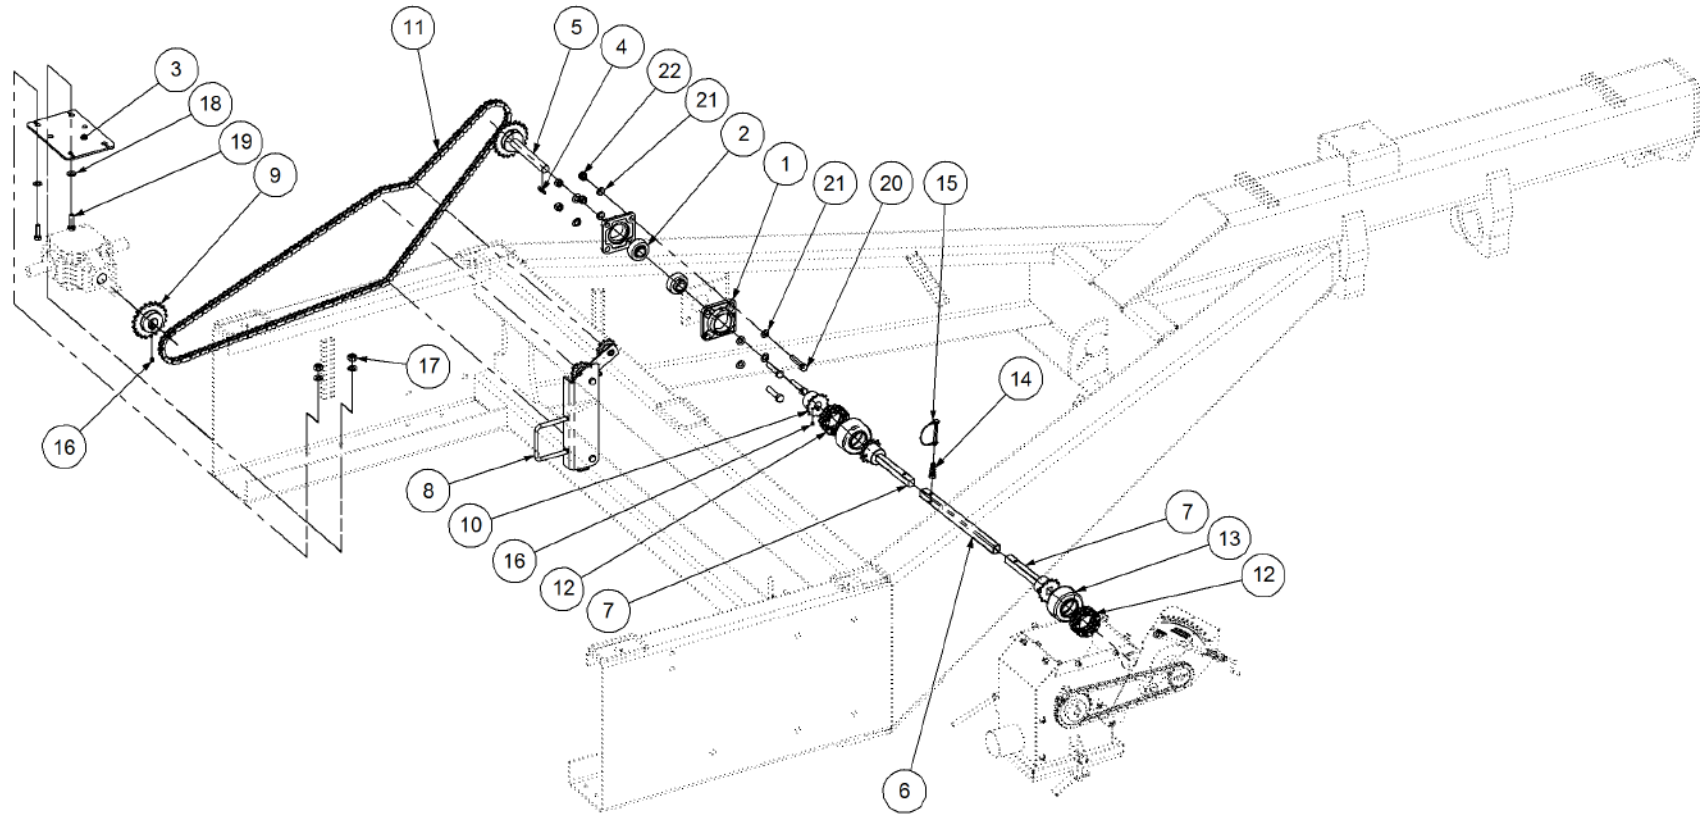

P/N 290602800 Drive Kit - SSB 300L

Key	Part Number	Description	Qty
1	136620401	Bearing Housing	2
2	135420412	Bearing - 3/4" ID	2
3	290600065	Relocation Plate - T Box	1
4	182047430	Key 4.75 x 4.75 x 30mm	1
5	290602070	Drive Shaft & Sprocket - SSB	1
6	290452075	Drive Tube	1
7	290000011	Drive Shaft w/- Sprocket	2
8	290000021	Tensioner Assembly - SSB	1
9	290000115	Sprocket (Plastic) 1/2" BS x 21T	1
10	290000031	Sprocket (Plastic) 1/2" BS x 14T - 3/4" ID	1
11	290602899	Chain 1/2" BS Simplex	1
12	125412120	Chain 1/2" BS Duplex 13L	2
13	131000004	Chain Boot	2
14	124112032	Spring - Compression	1
15	095306050	Lynch Pin 1/4"	1
16	013110606	Grub Screw 1/4" UNC x 1/4"	2
17	030130101	Nut 3/8" UNC Nyloc	2
18	035110191	Flat Washer 3/8" ID	4
19	000100325	Bolt Hex Hd 3/8" UNC x 1-1/4"	2
20	050100508	Bolt Hex Hd M10 x 50	4
21	085110000	Flat Washer 10 ID	8
22	080121000	Nut M10 Nyloc	4

Key	Part Number	Description	Qty