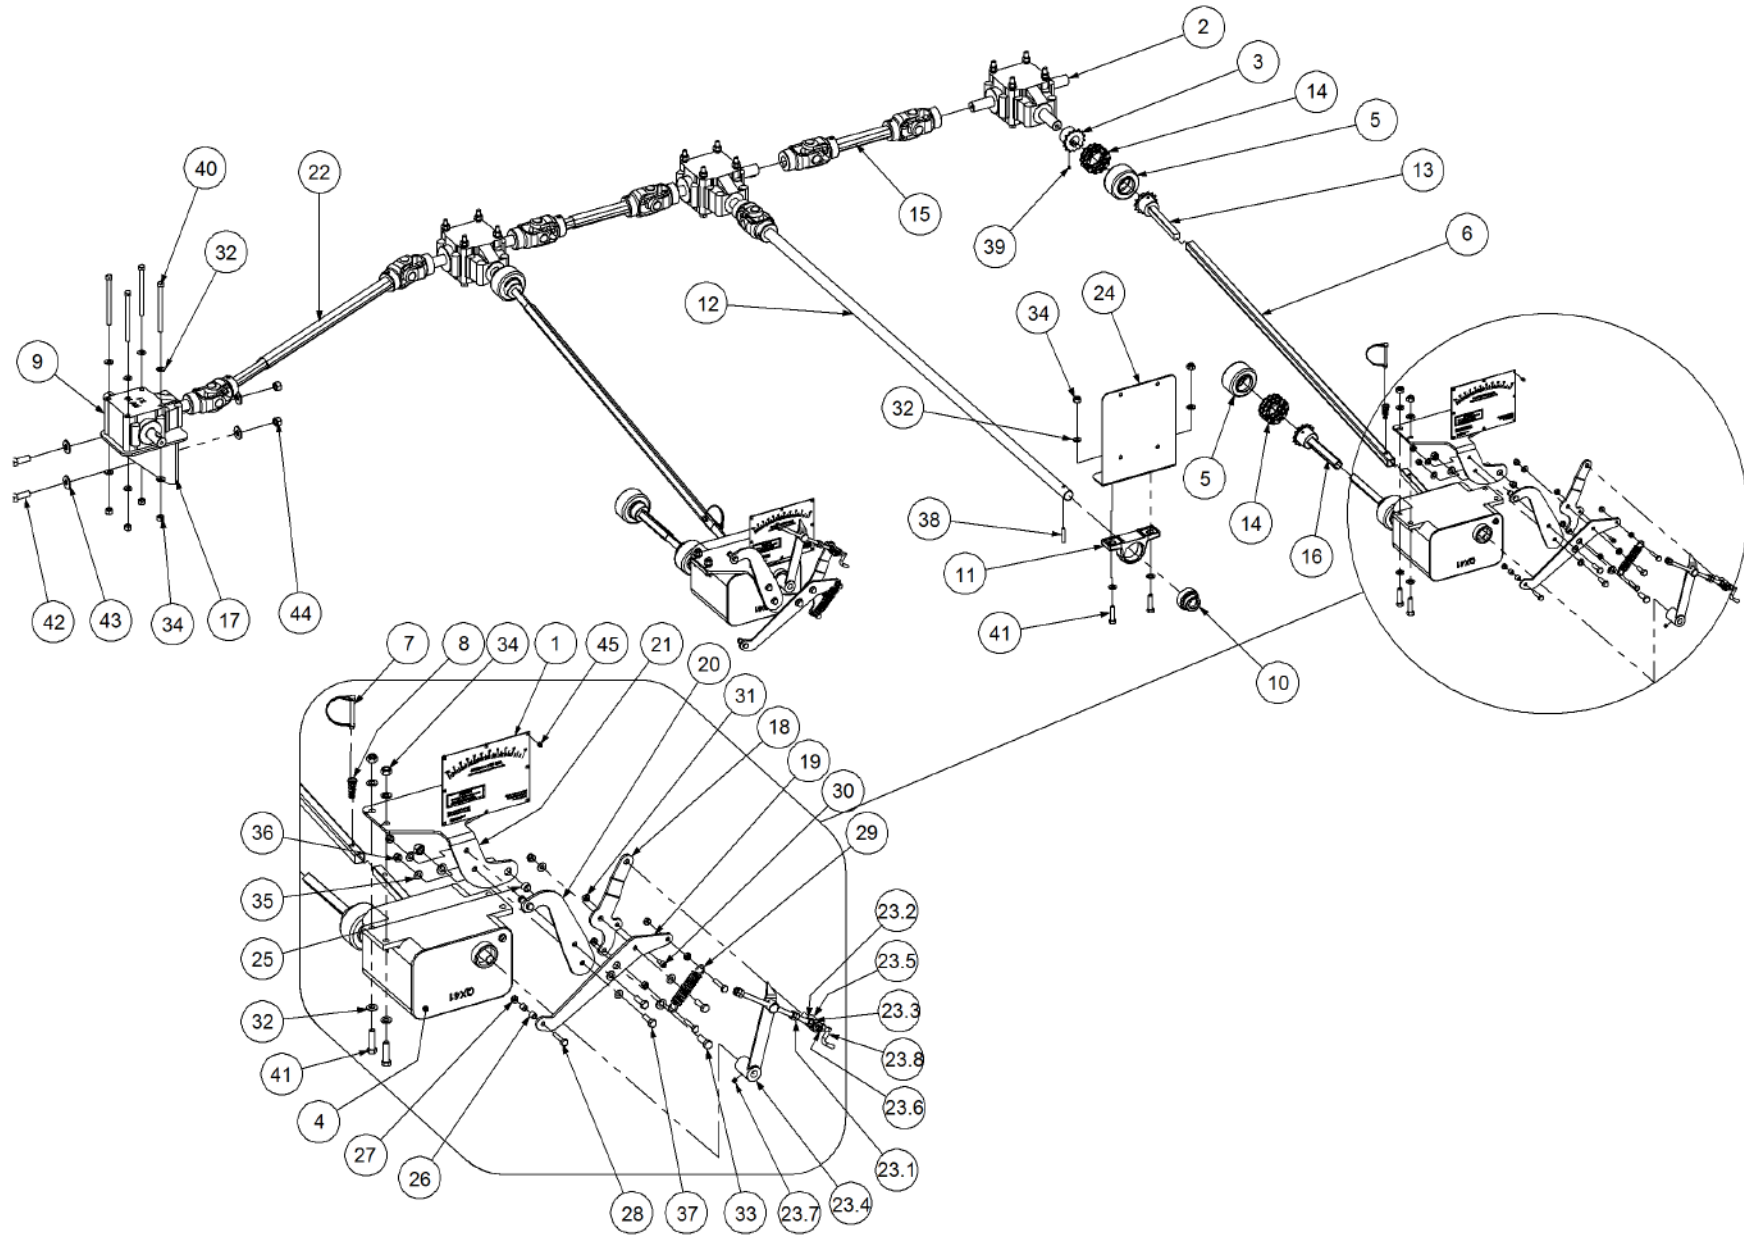

P/N 290602002 Drive Kit - Linear Control

Key	Part Number	Description	Qty	Key	Part Number	Description	Qty
1	192017514	Calibration Dial	2	23.8	209600001	Indicator Adjusting Screw	1
2	130010111	Gearbox - Ratio 3.25:1	2	24	214602044	Chassis Mount - KEE Control Unit	1
2.1	130025477	Seal 25 ID - Gearbox	3	25	208400076	Indent Plate Spacer - 4 Way	2
3	290000034	Sprocket (Plastic) 1/2" BS x 14T - 25 ID	2	26	209601006	Bush	8
4	290000030	Zero Max QX41 w/- Sprockets & Shafts	2	27	030130061	Nut 1/4" UNC Nyloc	8
5	131000004	Chain Boot	4	28	000060325	Bolt Hex Hd 1/4" UNC x 1-1/4"	8
6	290601080	Drive Tube	2	29	124148050	Spring - Tension	2
7	095306050	Lynch Pin 1/4"	2	30	010106012	Cap Screw 1/4" UNC x 1/2"	2
8	124112032	Spring - Compression	2	31	030110061	Nut 1/4" UNC	6
9	130010006	Gearbox - Ratio 1:1	2	32	035110191	Flat Washer 3/8" ID	56
9.1	130025477	Seal 25 ID - Gearbox	3	33	000100255	Bolt Hex Hd 3/8" UNC x 1"	2
10	135520525	Bearing - 1" ID	1	34	030130101	Nut 3/8" UNC Nyloc	28
11	136420500	Bearing Housing - Pillow Block	1	35	035108161	Flat Washer 5/16" ID	12
12	290602055	Crank Shaft w/- Universal	1	36	030130081	Nut 5/16" UNC Nyloc	6
13	290000007	Drive Shaft w/- Sprocket - 170 Lg	2	37	000080255	Bolt Hex Hd 5/16" UNC x 1"	6
14	125412120	Chain 1/2" BS Duplex 13L	4	38	090106038	Roll Pin 1/4" x 1-1/2"	1
15	131210420	Drive Shaft & Universal	2	39	013110606	Grub Screw 1/4" UNC x 1/4"	2
16	290000009	Drive Tube w/- Sprocket - 150 Lg	2	40	000101255	Bolt Hex Hd 3/8" UNC x 5"	16
17	212602022	Gearbox Mount	1	41	000100385	Bolt Hex Hd 3/8" UNC x 1-1/2"	10
18	209601005	Actuator Spring Arm	2	42	000130385	Bolt Hex Hd 1/2" UNC x 1-1/2"	2
19	209601003	Actuator Main Arm	2	43	035113250	Flat Washer 1/2" ID	4
20	209601004	Actuator Top Arm	2	44	030130131	Nut 1/2" UNC Nyloc	2
21	209601002	Actuator Base Plate	2	45	094103001	Pop Rivet 1/8" Aluminium	16
22	131210720	Drive Shaft & Universal	1				
23	209601001	Linear Calibration Adjustment Kit	2				
23.1	030110081	Nut 5/16" UNC	6				
23.2	030130081	Nut 5/16" UNC Nyloc	1				
23.3	035108161	Flat Washer 5/16" ID	2				
23.4	209600005	Calibration Indicator	1				
23.5	290601007	Screw Swivel	1				
23.6	111206000	Grease Nipple 1/4" UNF	1				
23.7	013110606	Grub Screw 1/4" UNC x 1/4"	2