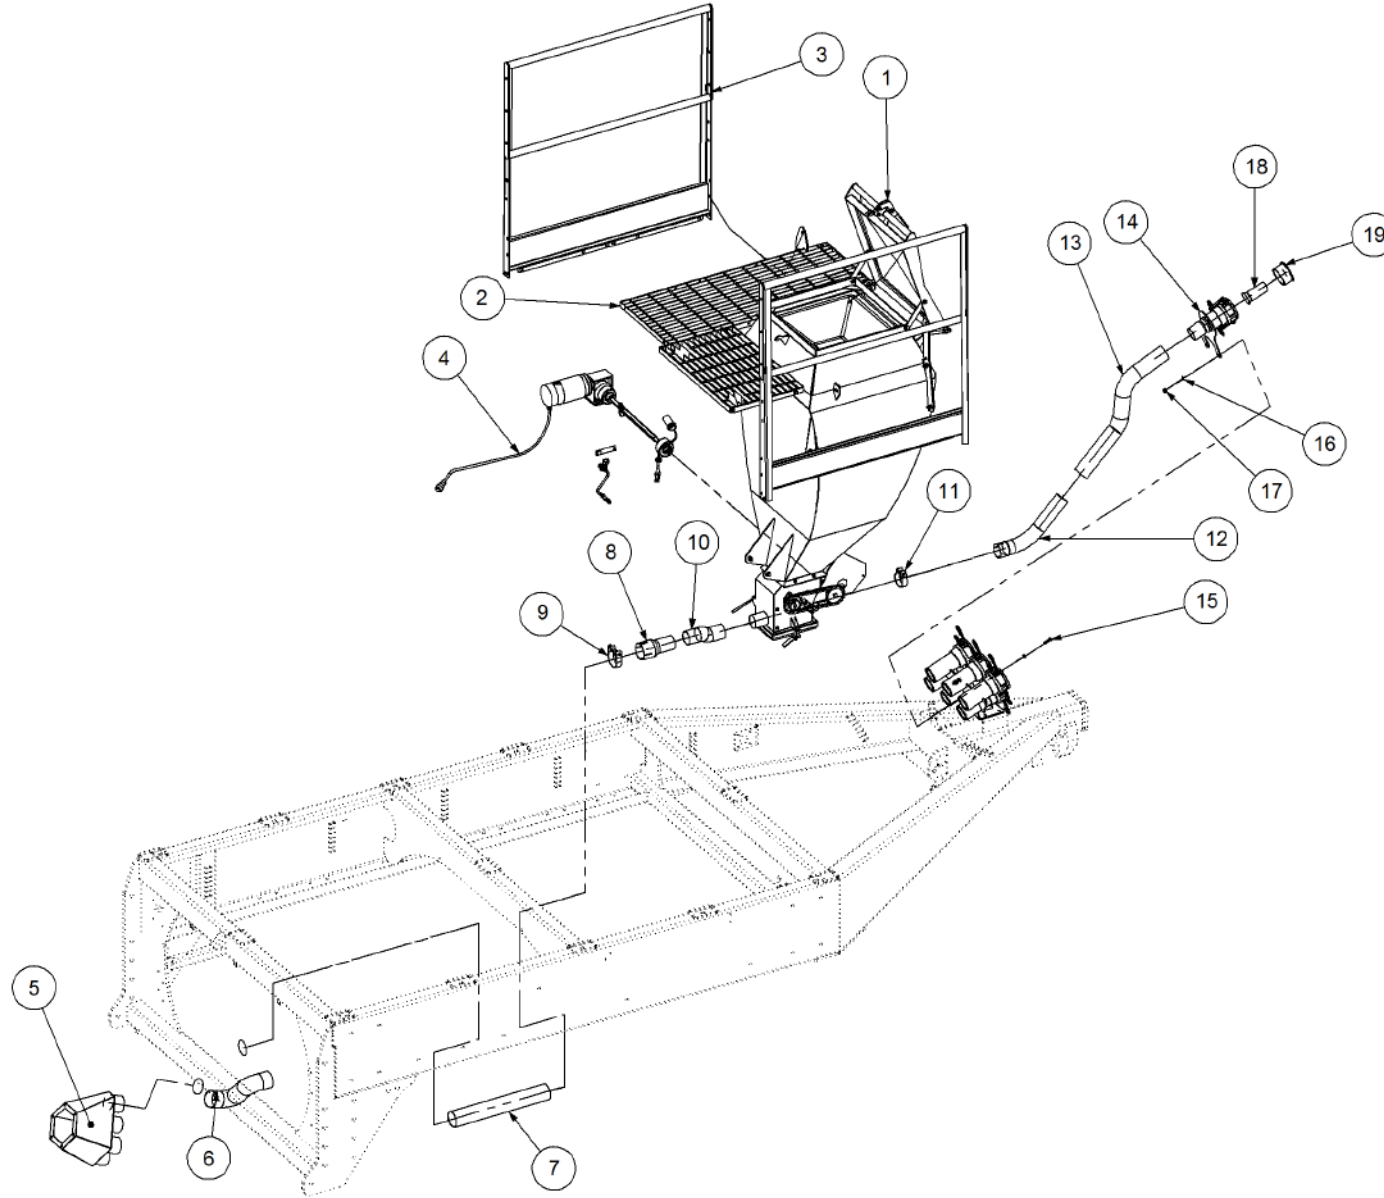

P/N 201300101 SSB Kit - 300L 1 Way Electric Drive

Key	Part Number	Description	Qty
1	201300251	SSB Sub Assembly - 300L 1 Way Electric Drive	1
2	201300215	SSB Walkway Kit - 300L	1
3	201300210	SSB Handrail Kit - 300L	1
4	290602802	Drive Kit - SSB 300L TQ Electric Drive	1
5	259602009	Blower Outlet - 7 Outlet	1
6	109400076	Hose Ribbed Bore 76 Dia	1
7	109400076	Hose Ribbed Bore 76 Dia	1
8	208000075	Reducer 3" ID x 2-1/2" OD	1
9	100074079	Hose Clamp - Mikalor 74 - 79	1
10	109200064	Hose Ductaflex 63 Dia	1
11	100064067	Hose Clamp - Mikalor 64 - 67	1
12	193045212	Elbow 2-1/2" Dia	1
13	109600064	Hose Abrasive Resistant 64 Dia	1
14	214602051	Breakaway & Coupling Assembly	1
15	000100325	Bolt Hex Hd 3/8" UNC x 1-1/4"	2
16	035110191	Flat Washer 3/8" ID	4
17	030130101	Nut 3/8" UNC Nyloc	2
18	208063044	Air Restrictor	1
19	108000075	Plug - 3" Female	1

Key	Part Number	Description	Qty