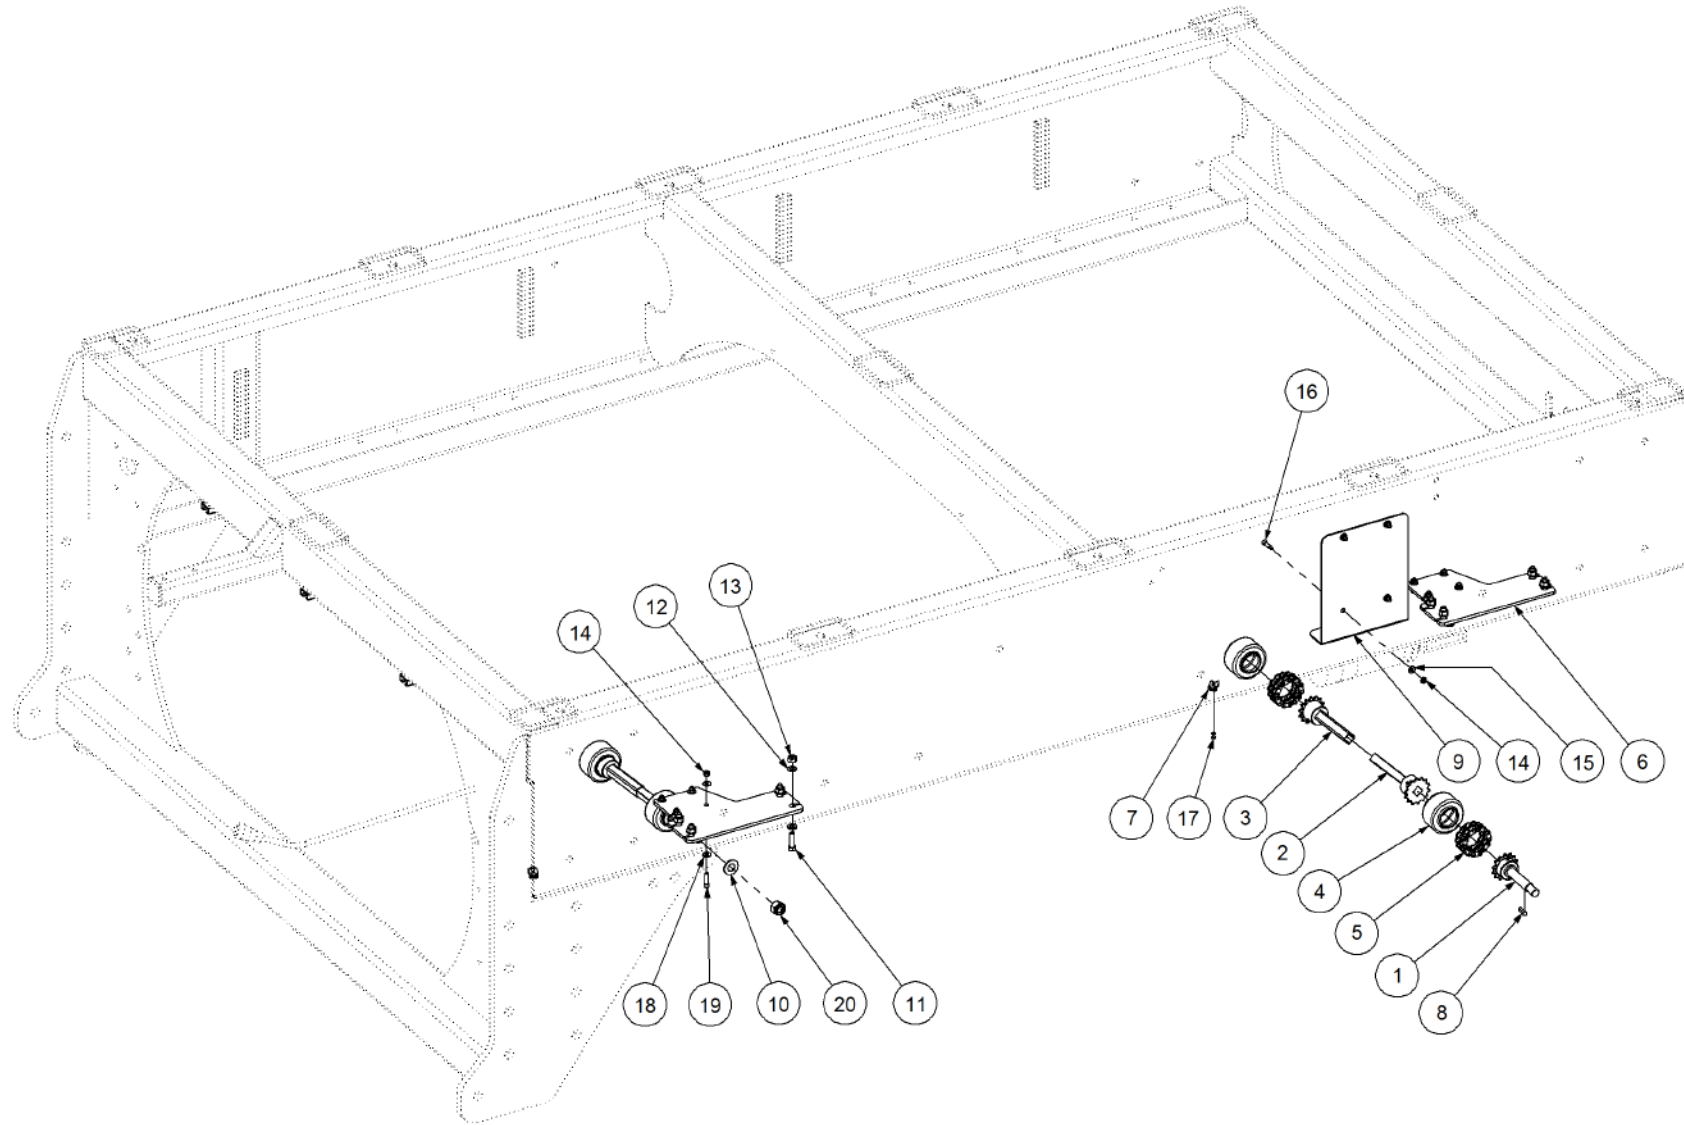

P/N 290602001 Drive Kit - Electric Drive

Key	Part Number	Description	Qty
1	290000005	Input Shaft	2
2	290000007	Drive Shaft w/- Sprocket - 170 Lg	2
3	290000009	Drive Tube w/- Sprocket - 150 Lg	2
4	131000004	Chain Boot	4
5	125412120	Chain 1/2" BS Duplex 13L	4
6	290000070	Mount Plate	2
7	115001512	Cable Clamp	2
8	184006006	Key 6 x 6 x 25 Lg	2
9	214602044	Chassis Mount - KEE Control Unit	1
10	035116351	Flat Washer 5/8" ID	2
11	000100325	Bolt Hex Hd 3/8" UNC x 1-1/4"	10
12	035110191	Flat Washer 3/8" ID	20
13	030130101	Nut 3/8" UNC Nyloc	10
14	030130061	Nut 1/4" UNC Nyloc	12
15	035106151	Flat Washer 1/4" ID	4
16	010106019	Cap Screw 1/4" UNC x 3/4"	4
17	094105000	Pop Rivet 3/16" Steel	2
18	035106161	Flat Washer 1/4" ID	16
19	010106025	Cap Screw 1/4" UNC x 1"	8
20	030130161	Nut 5/8" UNC Nyloc	2

Key	Part Number	Description	Qty