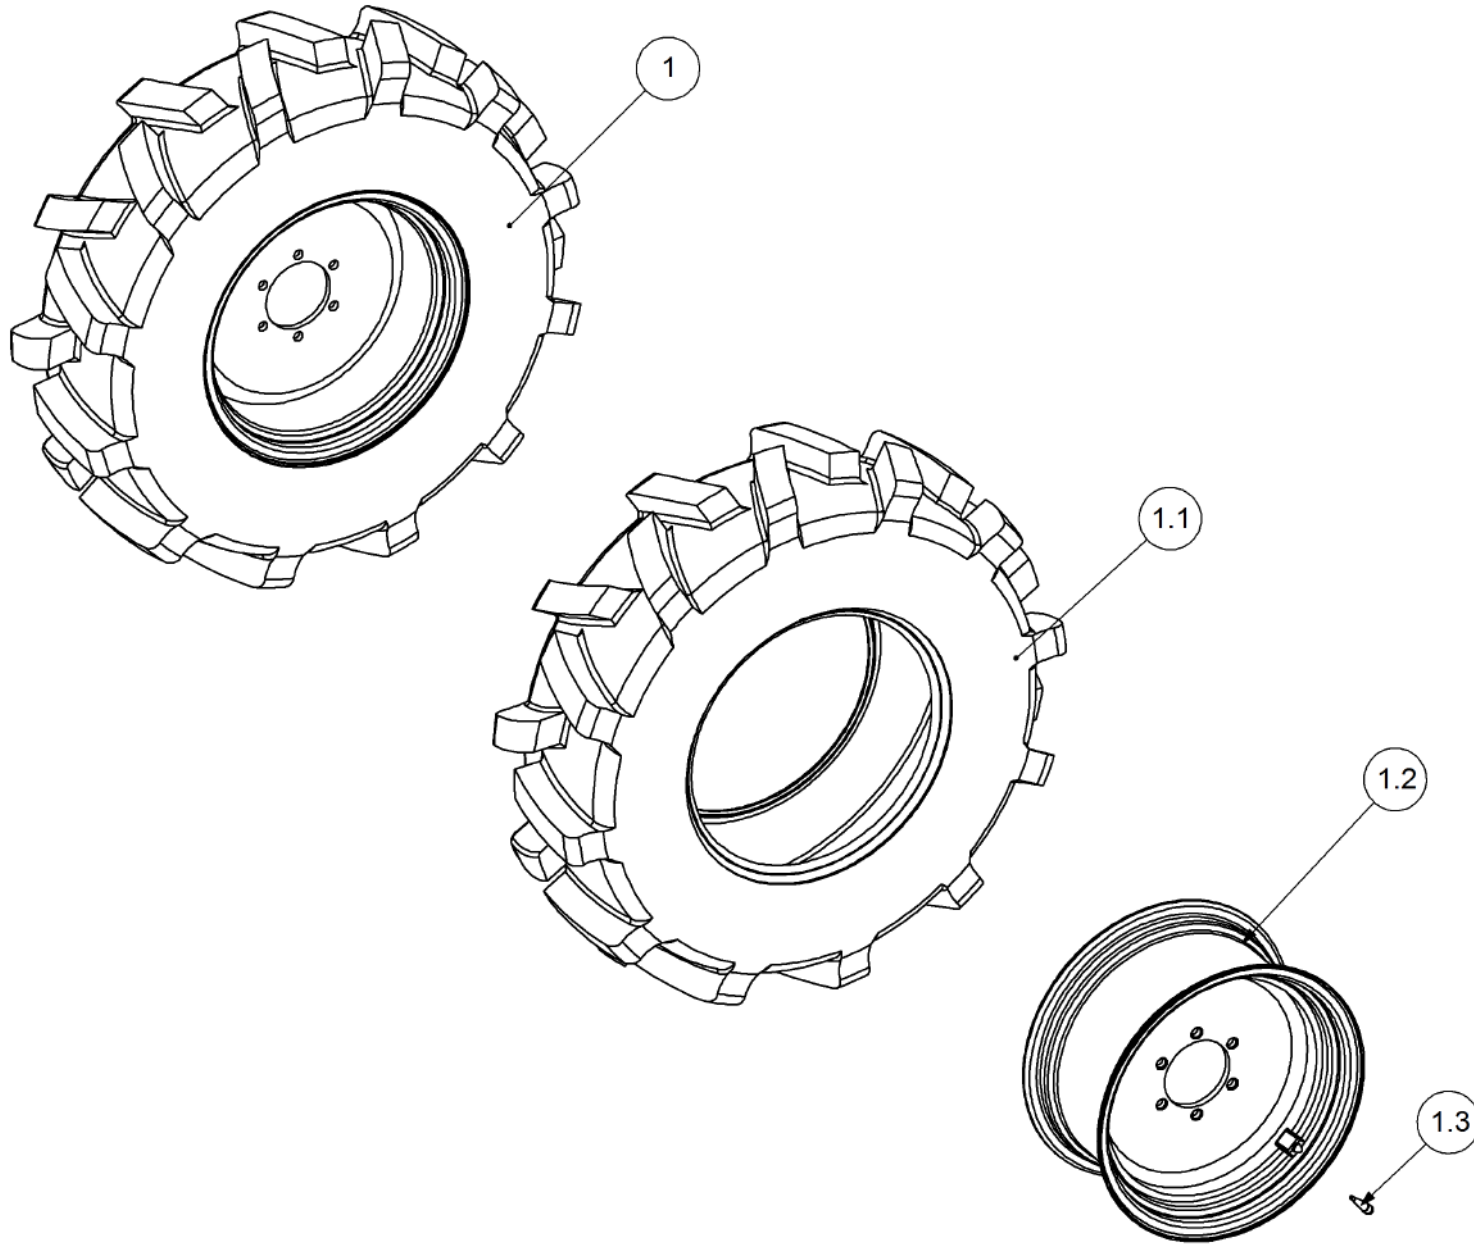

P/N 248000001 Wheel Kit - 15.5/80 x 24 Tyre - 6 stud

Key	Part Number	Description	Qty
1	298152406	Wheel Assy 15.5/80 x 24 6 Stud	2
1.1	142152412	Tyre Gripster 15.5/80 x 24	1
1.2	140122406	Rim W12 x 24 6 stud	1
1.3	142000218	Valve Stem	1

Key	Part Number	Description	Qty