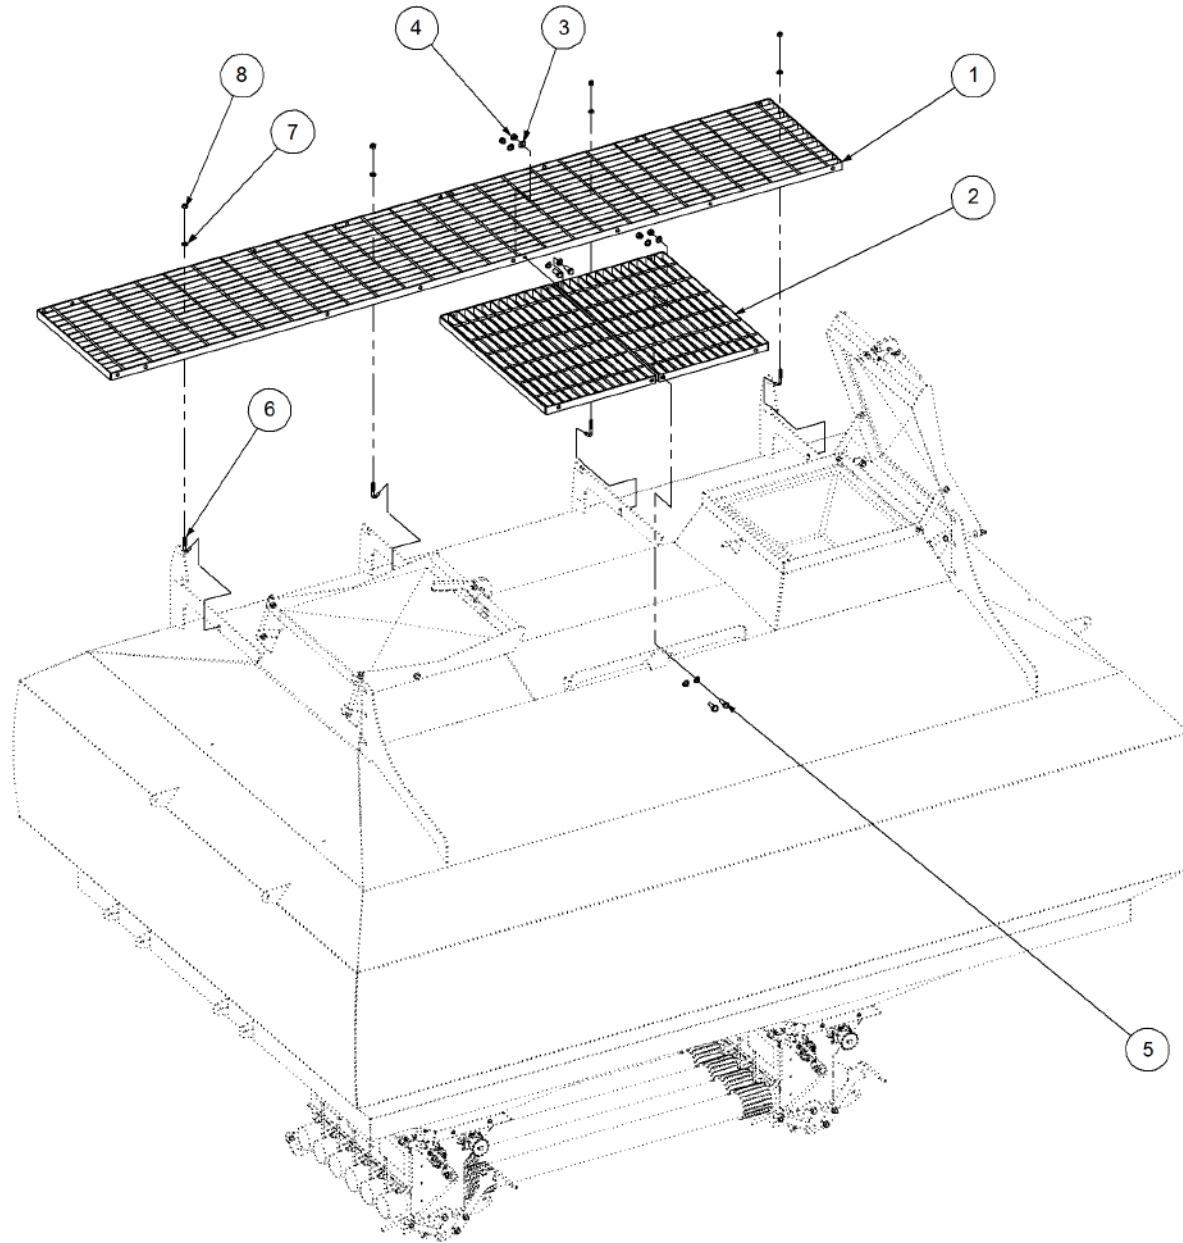

P/N 200602215 Walkway Kit - 6000 2 Bin

P/N 200602215 Walkway Kit - 6000 2 Bin

Key	Part Number	Description	Qty
1	193453260	Walkway Panel	1
2	193393065	Walkway Panel	2
3	085110000	Flat Washer 10 ID	8
4	080121000	Nut M10 Nyloc	4
5	050100308	Bolt Hex Hd M10 x 30	4
6	057080000	J Bolt M8	4
7	085108000	Flat Washer 8 ID	4
8	080120800	Nut M8 Nyloc	4

Key	Part Number	Description	Qty