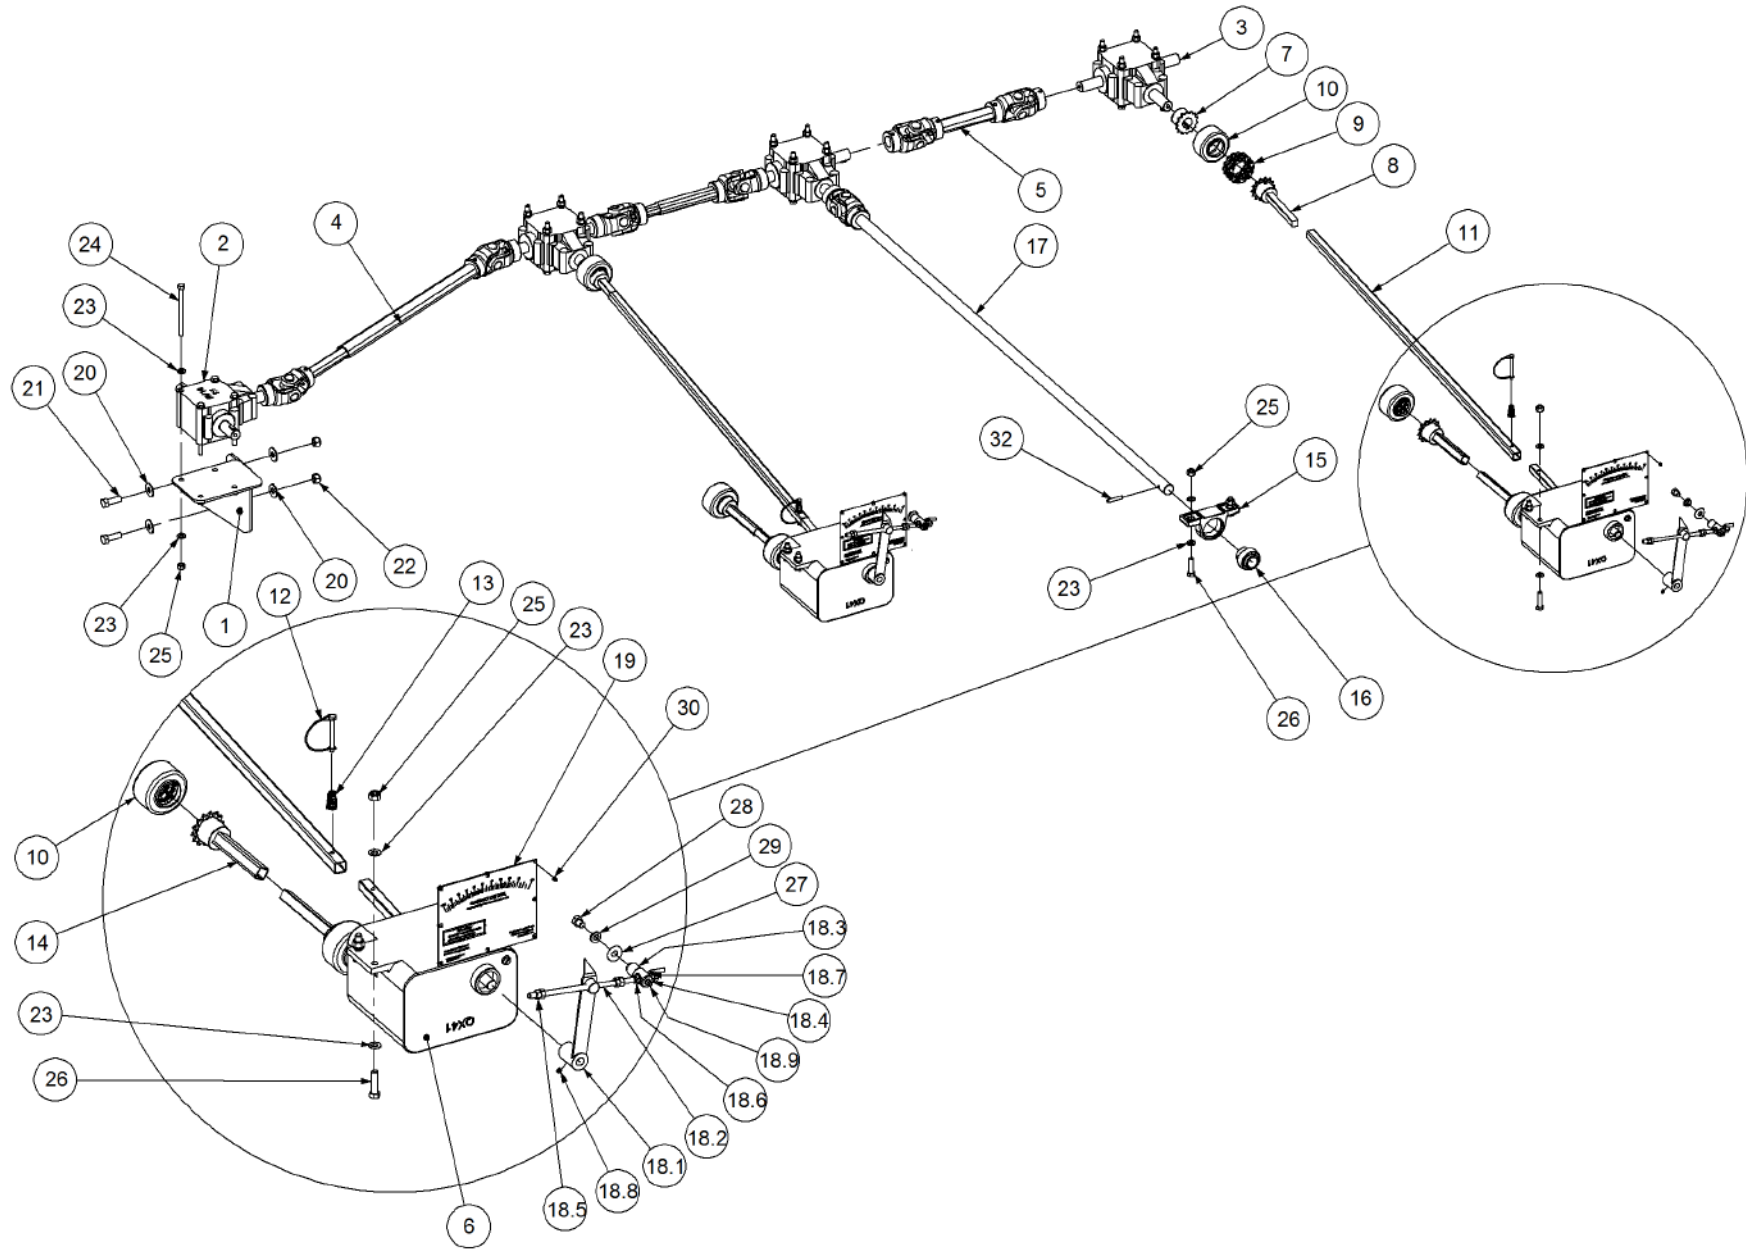

P/N 290602000 Drive Kit - Ground Drive

Key	Part Number	Description	Qty	Key	Part Number	Description	Qty
1	212602022	Gearbox Mount	1	22	030130131	Nut 1/2" UNC Nyloc	2
2	130010006	Gearbox - Ratio 1:1	2	23	035110191	Flat Washer 3/8" ID	52
2.1	130025477	Seal 25 ID - Gearbox	3	24	000101255	Bolt Hex Hd 3/8" UNC x 5"	16
3	130010111	Gearbox - Ratio 3.25:1	2	25	030130101	Nut 3/8" UNC Nyloc	26
3.1	130025477	Seal 25 ID - Gearbox	3	26	000100385	Bolt Hex Hd 3/8" UNC x 1-1/2"	10
4	131210720	Drive Shaft & Universal	1	27	035110251	Flat Washer 3/8" ID	2
5	131210420	Drive Shaft & Universal	2	28	000100135	Bolt Hex Hd 3/8" UNC x 1/2"	2
6	290000030	Zero Max QX41 w/- Sprockets & Shafts	2	29	036110000	Spring Washer 3/8" ID	2
7	290000034	Sprocket (Plastic) 1/2" BS x 14T - 25 ID	2	30	094103001	Pop Rivet 1/8" Aluminium	16
8	290000007	Drive Shaft w/- Sprocket - 170 Lg	2	31	013110606	Grub Screw 1/4" UNC x 1/4"	2
9	125412120	Chain 1/2" BS Duplex 13L	4	32	090106038	Roll Pin 1/4" x 1-1/2"	1
10	131000004	Chain Boot	4				
11	290601080	Drive Tube	2				
12	095306050	Lynch Pin 1/4"	2				
13	124112032	Spring - Compression	2				
14	290000009	Drive Tube w/- Sprocket - 150 Lg	2				
15	136420500	Bearing Housing - Pillow Block	1				
16	135520525	Bearing - 1" ID	1				
17	290602055	Crank Shaft w/- Universal	1				
18	209600000	Calibration Adjustment Kit	2				
18.1	209600005	Calibration Indicator	1				
18.2	209600001	Indicator Adjusting Screw	1				
18.3	209600004	Adaptor	1				
18.4	209600007	Swivel Screw	1				
18.5	030110081	Nut 5/16" UNC	6				
18.6	030130081	Nut 5/16" UNC Nyloc	1				
18.7	035108161	Flat Washer 5/16" ID	2				
18.8	013110606	Grub Screw 1/4" UNC x 1/4"	2				
18.9	111206000	Grease Nipple 1/4" UNF	1				
19	192017514	Calibration Dial	2				
20	035113250	Flat Washer 1/2" ID	4				
21	000130385	Bolt Hex Hd 1/2" UNC x 1-1/2"	2