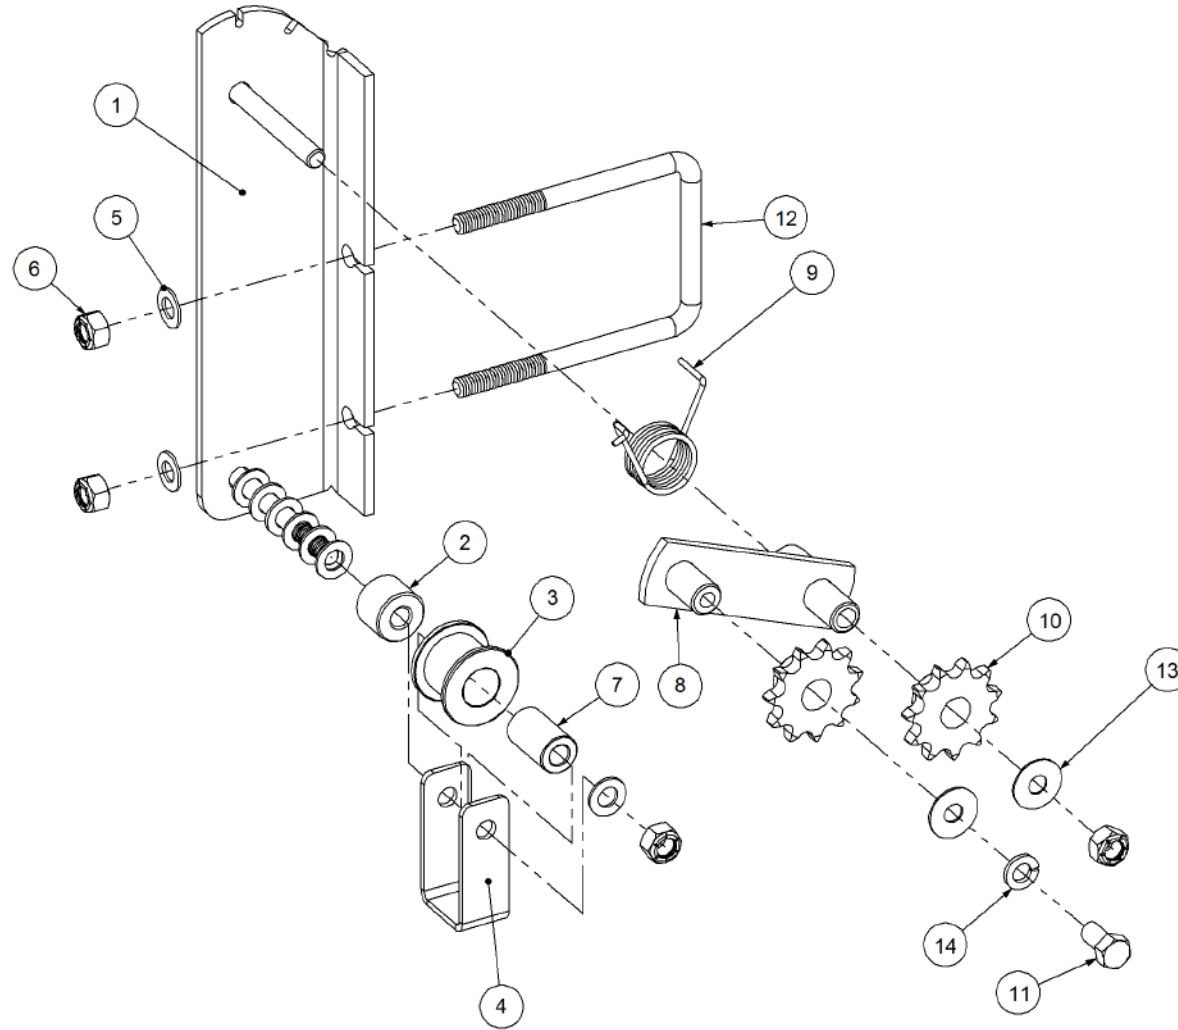

Key	Part Number	Description	Qty
-----	-------------	-------------	-----

P/N 29000021 Tensioner Assembly - SSB

P/N 290000021

Tensioner Assembly - SSB

Key	Part Number	Description	Qty
1	290000022	Tensioner Bracket	1
2	290302077	Spacer	1
3	290000024	Chain Idler	1
4	290000023	Chain Guide	1
5	035110191	Flat Washer 3/8" ID	9
6	030130101	Nut 3/8" UNC Nyloc	4
7	290000025	Spacer	1
8	290000026	Tensioner Arm	1
9	124325081	Spring - Torsion 1" ID - LH	1
10	126131100	Sprocket (Steel) 1/2" BS x 11T - 16 ID	2
11	000100205	Bolt Hex Hd 3/8" UNC x 3/4"	1
12	020075075	U Bolt 3/8" X 3" X 3" UNC Zp	1
13	035110251	Flat Washer 3/8" ID	2
14	036110000	Spring Washer 3/8" ID	1