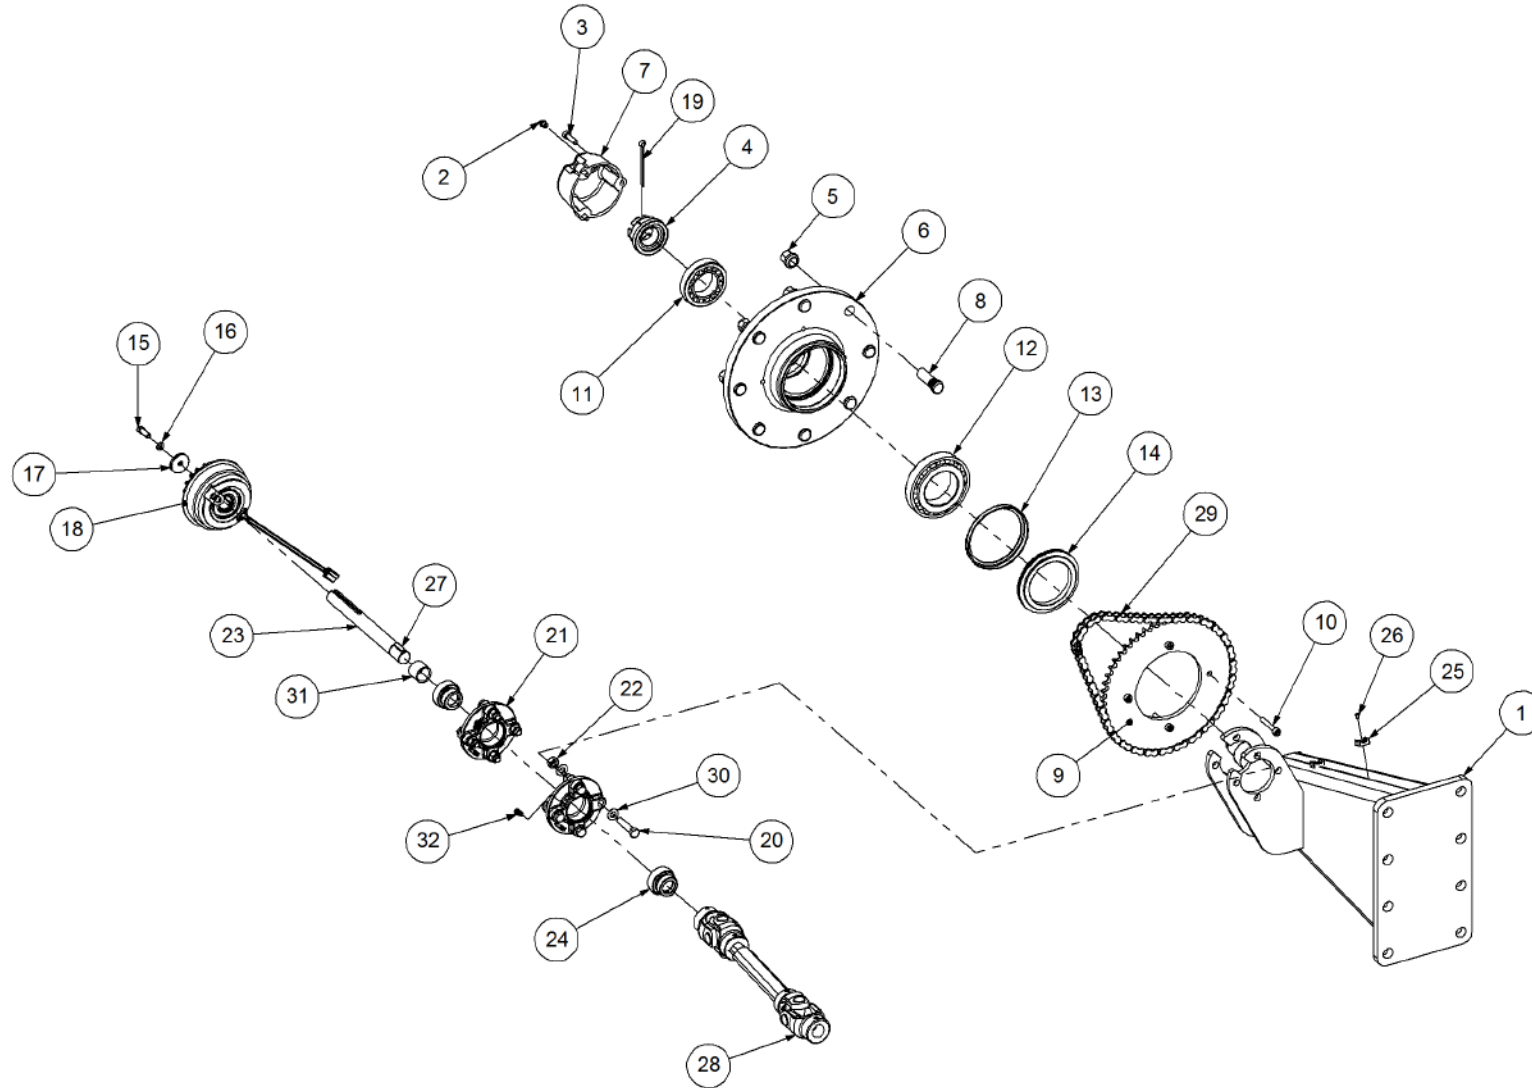

Key	Part Number	Description	Qty
-----	-------------	-------------	-----

P/N 242600000 Axle Hub & Stub - Drive - 3.5T (8 stud) x 3.0m

Key	Part Number	Description	Qty
1	242600001	Axle - Drive	1
2	111103000	Grease Nipple 1/8" BSP	1
3	060108030	Cap Screw M8 x 30	3
4	249092002	Axle Nut 1-1/2"	1
5	080161801	Wheel Nut M18	8
6	139075006	Hub - 8 stud	1
7	139075007	Grease Cap	1
8	056180600	Wheel Stud M18	8
9	249150542	Sprocket Plate 5/8" BS x 60T	1
10	060108050	Cap Screw M8 x 50	4
11	135030210	Bearing Tapered Roller 50 ID	1
12	135030214	Bearing Tapered Roller 70 ID	1
13	139075009	Wear Ring	1
14	139075008	Seal 3-1/2" ID	1
15	000080255	Bolt Hex Hd 5/16" UNC x 1"	1
16	036108000	Spring Washer 5/16" ID	1
17	290000002	Retainer Washer	1
18	115005314	Electric Clutch w/- 18T Sprocket	1
19	092206080	Split Pin 6.3 Dia x 80	1
20	000110505	Bolt Hex Hd 7/16" x 2" UNC	8
21	136220500	Bearing Housing - 4 Bolt	2
22	030130111	Nut 7/16" UNC Nyloc	8
23	290000003	Clutch Shaft	1
24	135520525	Bearing - 1" ID	2
25	115001512	Cable Clamp	2
26	094105000	Pop Rivet 3/16" Steel	2
27	182070830	Key 7 x 8 x 30 Lg	1
28	131210490	Drive Shaft & Universal	1
29	249063000	Chain 5/8" Simplex O'ring	1
30	035111220	Flat Washer 7/16" ID	16
31	240000000	Bush	1
32	111206450	Grease Nipple 1/4" UNF - 45°	2