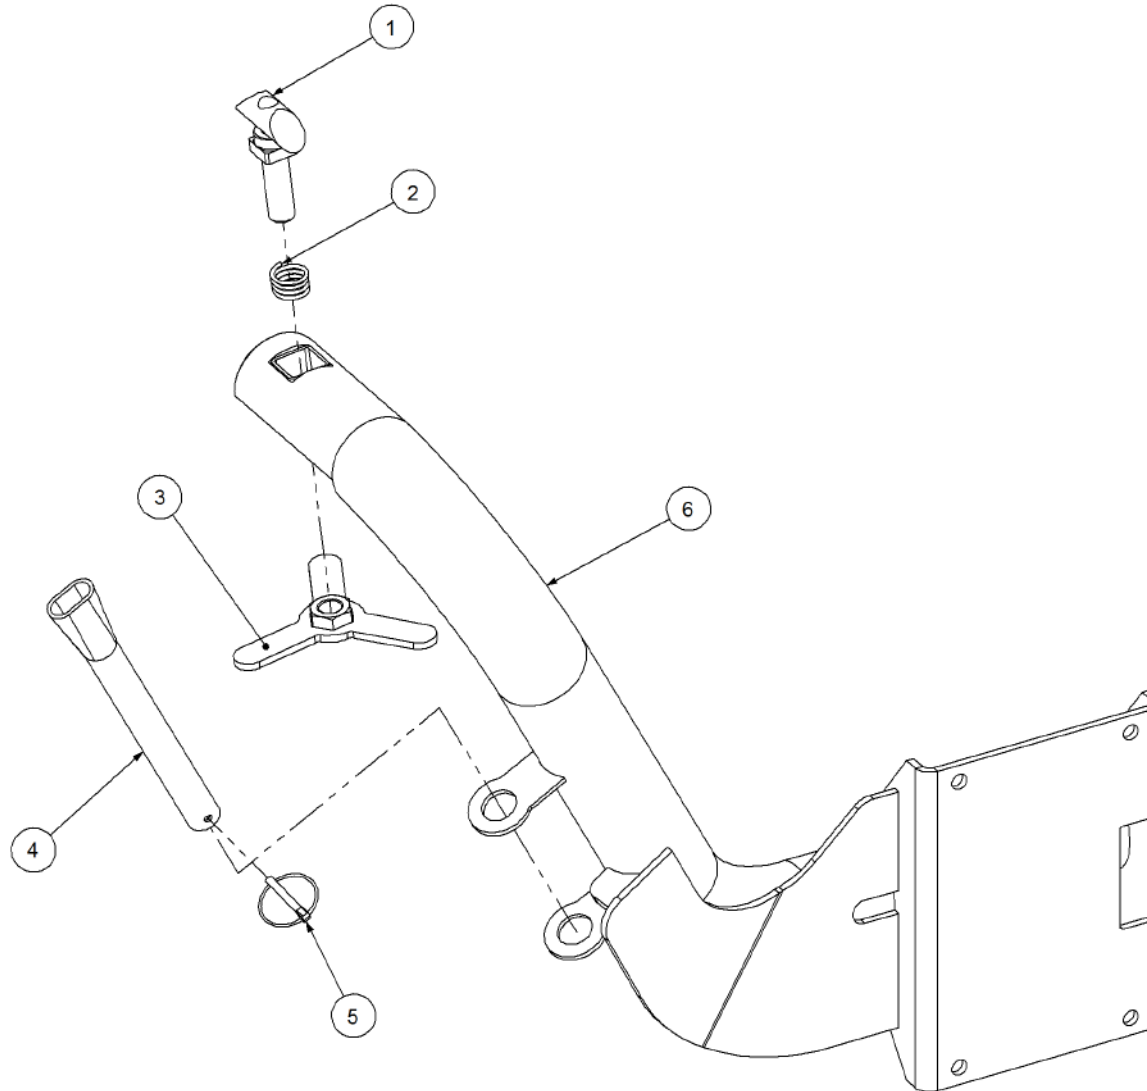

P/N 260603040 Rear Mount Arm - LH

P/N 260603040

Rear Mount Arm - LH

Key	Part Number	Description	Qty
1	260902320	T Bolt	1
2	260902318	Spring - Compression 22.5 ID	1
3	260902312	Handle	1
4	260902315	Handle Extension	1
5	095106000	Lynch Pin 6mm	1
6	260603041	Rear Mount - LH	1

Key	Part Number	Description	Qty