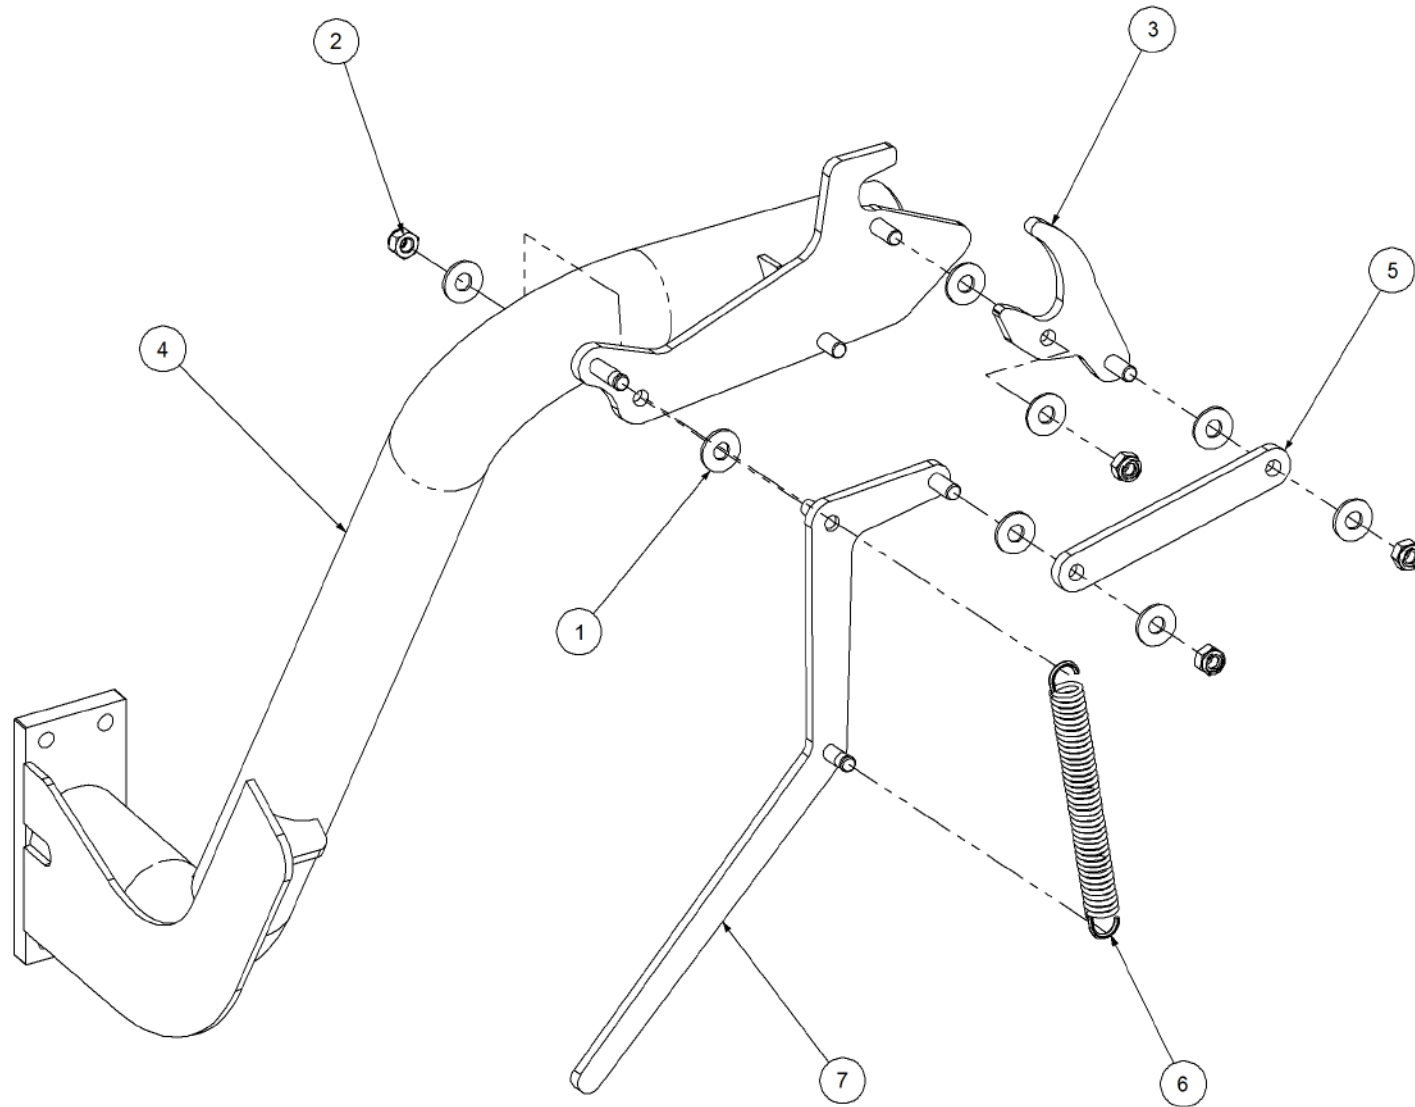

P/N 260603001 Front Mount Arm - LH

P/N 260603001

Front Mount Arm - LH

Key	Part Number	Description	Qty
1	035113250	Flat Washer 1/2" ID	8
2	080121200	Nut M12 Nyloc	4
3	260902012	Front Support Grab	1
4	260603002	Front Mount - LH	1
5	260902013	Link Plate	1
6	124225175	Spring - Tension	1
7	260902008	Latch Handle	1

Key	Part Number	Description	Qty