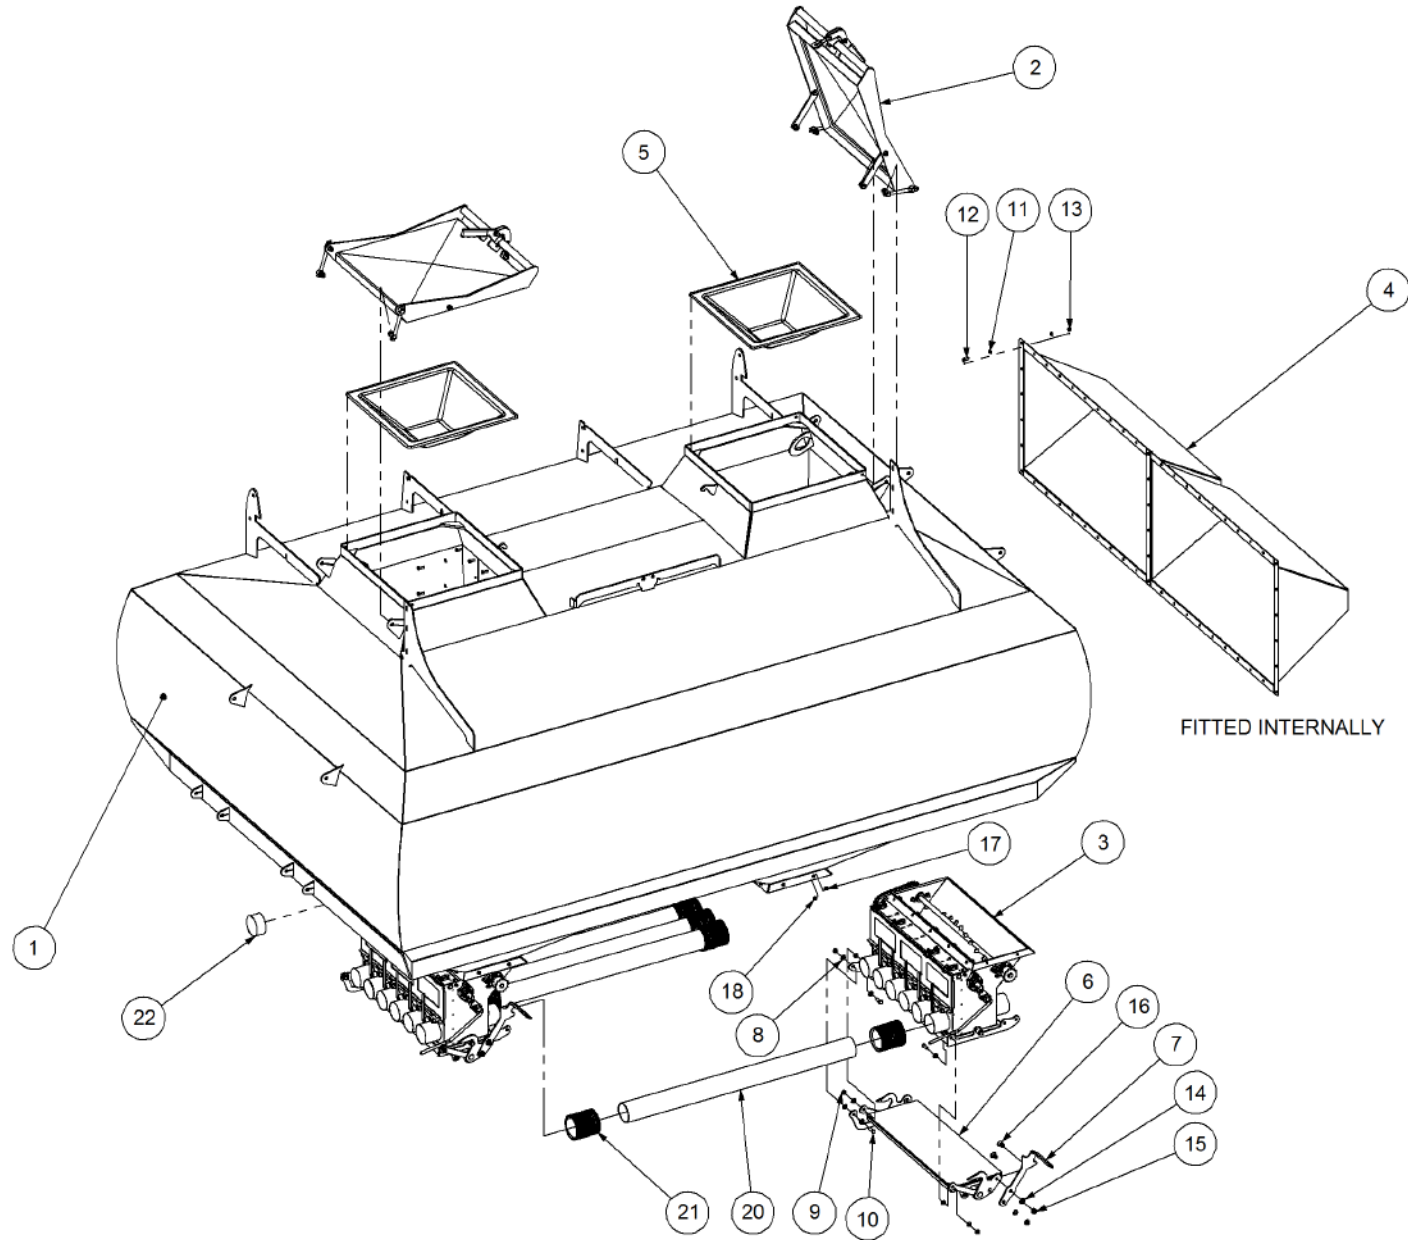

P/N 200602250

Bin Sub Assembly - 6000 2 Bin

Key	Part Number	Description	Qty
1	200602001	Bin 6000 Double WA	1
2	203150000	Lid Assy - Medium	2
3	208600001	Metering Unit Assy - 6 Way (less Bottom Door)	2
4	207602001	Bin Divider	2
5	203155001	Wire Basket	2
6	208600023	Bottom Door & Shaft - 6 Way	2
7	208400065	Metering Unit Bottom Door Handle	2
8	085108000	Flat Washer 8 ID	18
9	080120800	Nut M8 Nyloc	6
10	050080258	Bolt Hex Hd M8 x 25	6
11	035106151	Flat Washer 1/4" ID	120
12	000060195	Bolt Hex Hd 1/4" UNC x 3/4"	60
13	030130061	Nut 1/4" UNC Nyloc	54
14	085110000	Flat Washer 10 ID	4
15	080121000	Nut M10 Nyloc	4
16	062110025	Cap Screw Csk Hd M10 x 25	4
17	054060129	Bolt Hex Hd M6 x 12 Durlok	28
18	080130601	Nut M6 Hex	18
19	030110061	Nut 1/4" UNC	6
20	208000980	Metering Unit Flow Thru Tube	6
21	208000090	Joiner Hose	12
22	197000762	Blank Off Cap 3" Black	4

Key	Part Number	Description	Qty