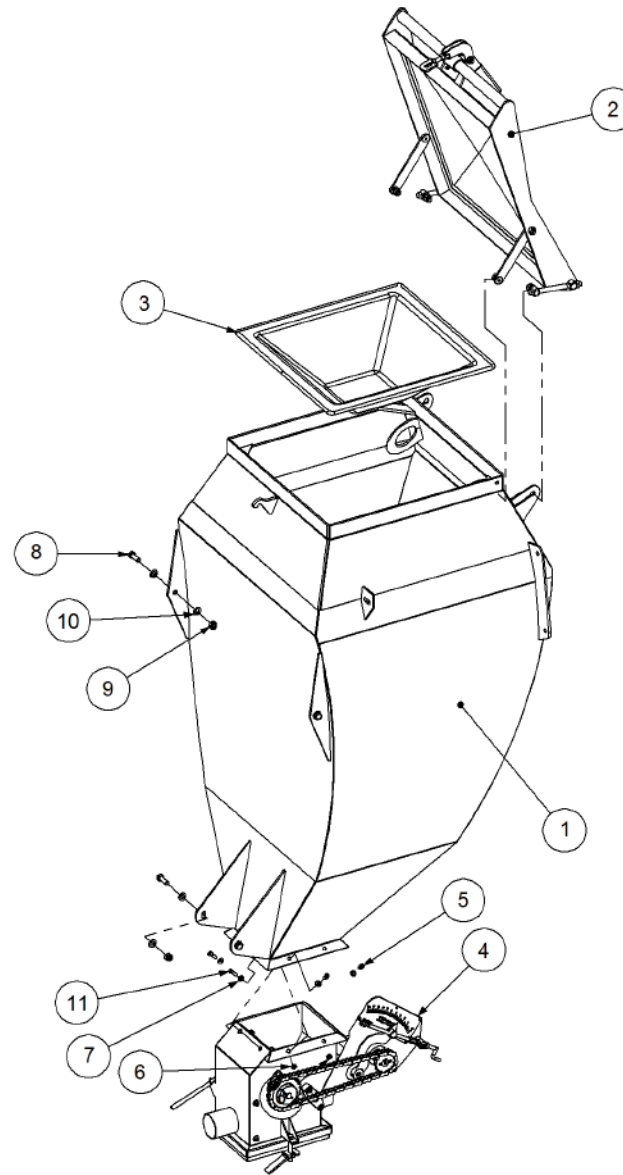

P/N 201300250 SSB Sub Assembly - 300L 1 Way Ground Drive

Key	Part Number	Description	Qty
1	201300001	Small Seeds Box - 300L	1
2	203150000	Lid Assy - Medium	1
3	203155001	Wire Basket	1
4	208102000	Metering Unit SSB - 1 Way Ground Drive	1
5	010106012	Cap Screw 1/4" UNC x 1/2"	6
6	030110061	Nut 1/4" UNC	6
7	035106151	Flat Washer 1/4" ID	8
8	050100308	Bolt Hex Hd M10 x 30	4
9	080121000	Nut M10 Nyloc	4
10	085110000	Flat Washer 10 ID	8
11	010106019	Cap Screw 1/4" UNC x 3/4"	2

Key	Part Number	Description	Qty