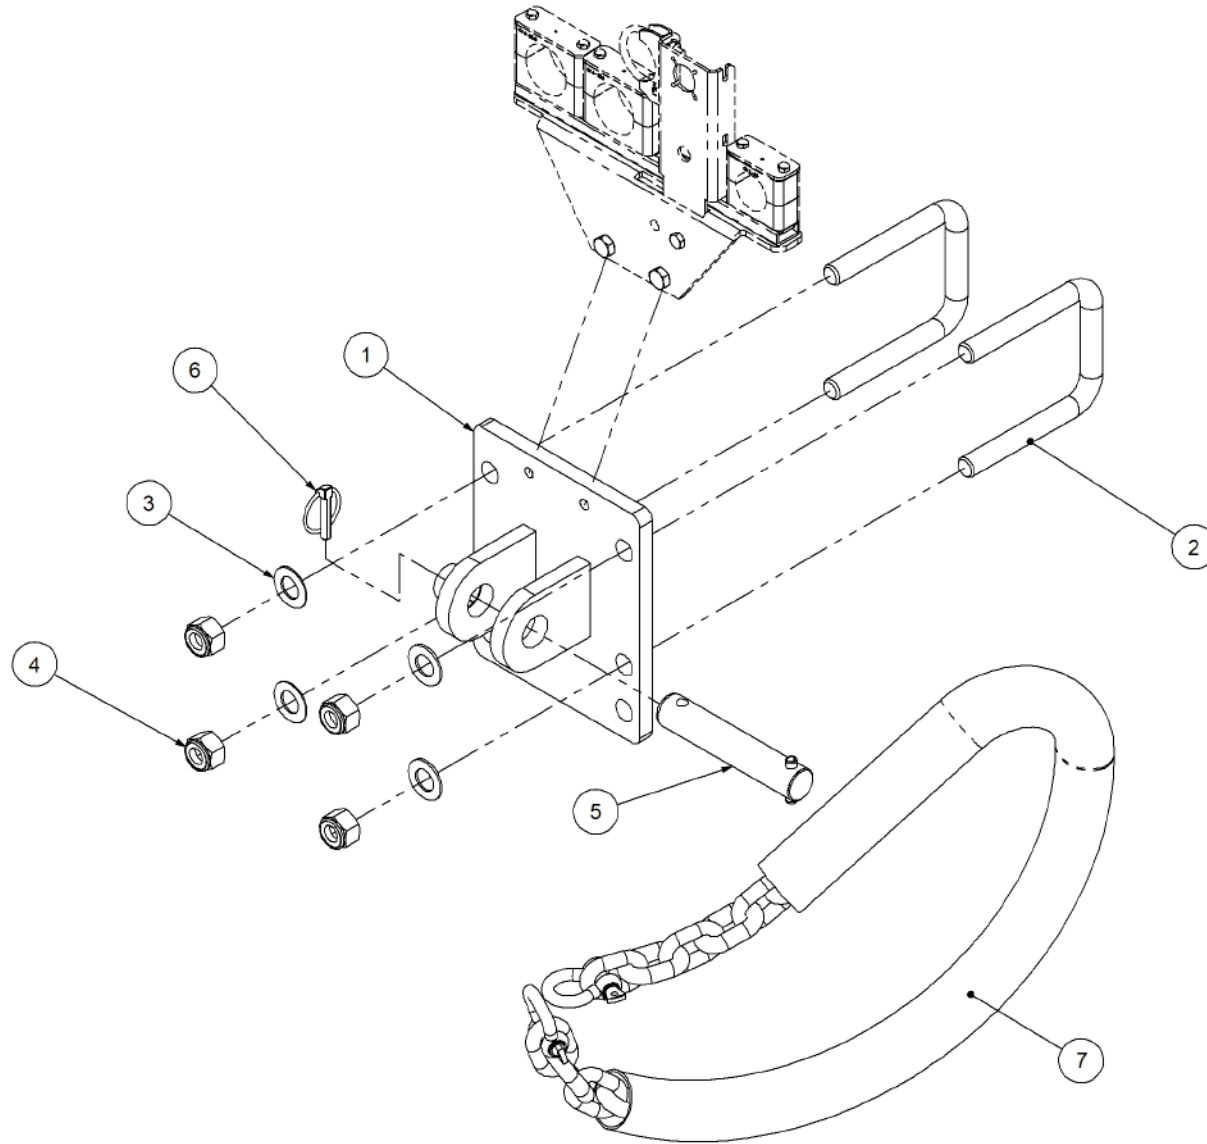

P/N 233260140 Universal Hitch

P/N 233260140 Universal Hitch

Key	Part Number	Description	Qty
1	233260101	Universal Pull - Castor Quad	1
2	073100100	U Bolt M20 suits 100 x 100 RHS	2
3	085120000	Flat Washer 20 ID	4
4	080122000	Nut M20 Nyloc	4
5	233260107	1"1/4 D-lock Pin Lynch Pin (140)	1
6	095110036	Lynch Pin 3/8"	1
7	230603025	Safety Chain Assy	1

Key	Part Number	Description	Qty