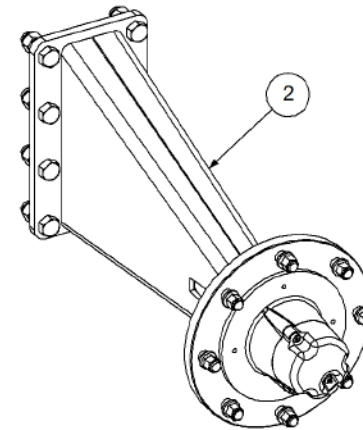

P/N 248600000

Axle Hub & Stub Kit - 3.5T (8 stud) x 3.0m

Key	Part Number	Description	Qty
1	242600000	Axle Hub & Stub - Drive - 3.5T (8 stud) x 3.0m	1
2	243600000	Axle Hub & Stub - Lazy - 3.5T (8 stud) x 3.0m	1
3	000190638	Bolt Hex Hd 3/4" UNC x 2-1/2"	16
4	030130191	Nut 3/4" UNC Nyloc	16

Key	Part Number	Description	Qty