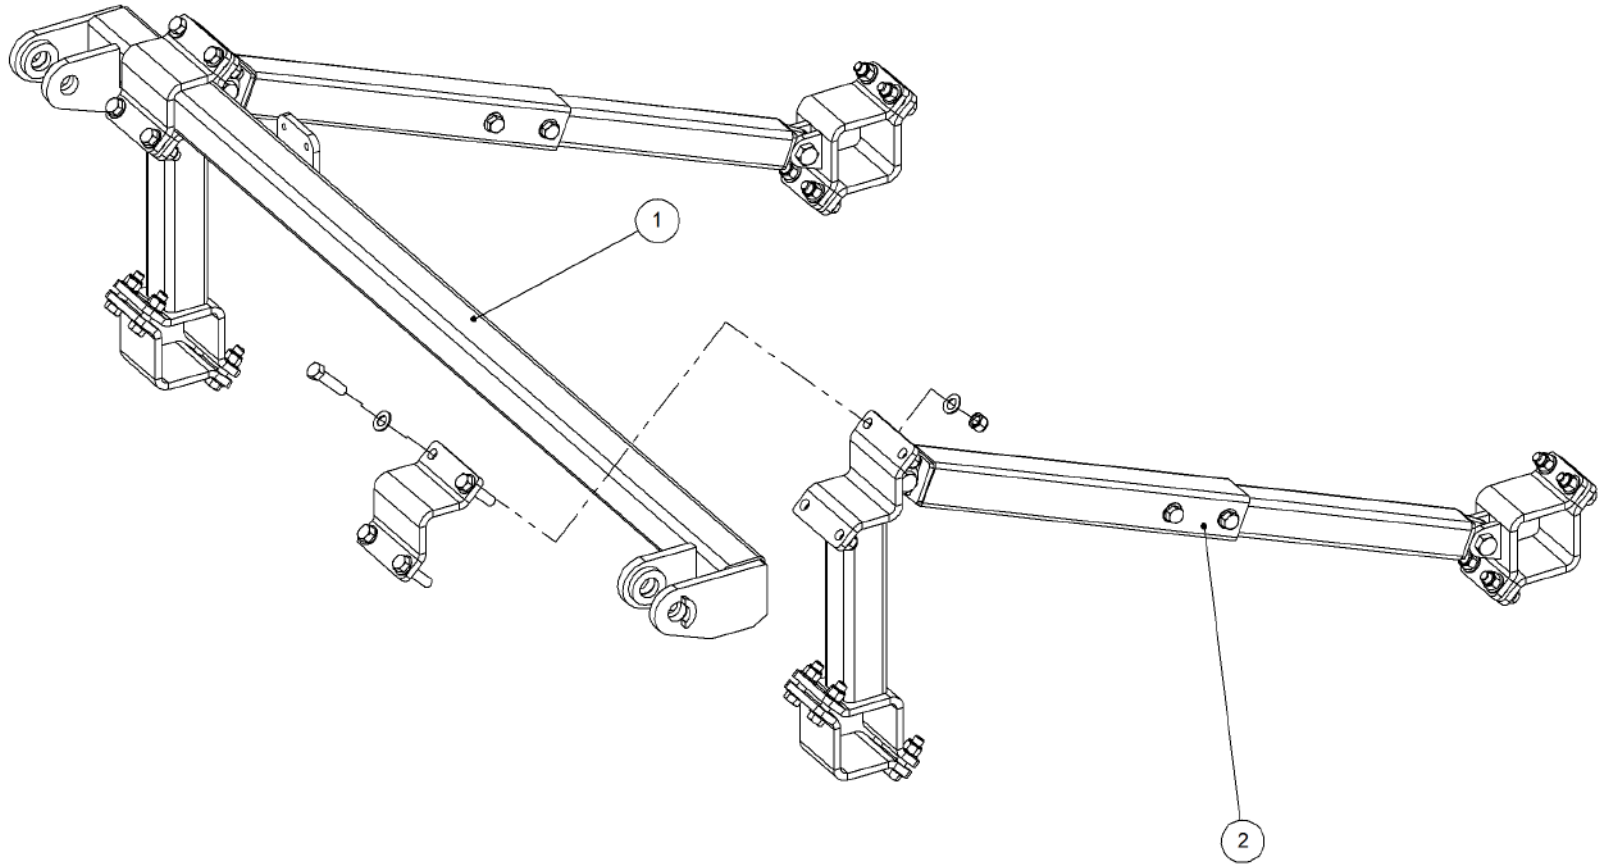

P/N 233600031

Mount Frame Assy - Universal 3" x 3" RHS

Key	Part Number	Description	Qty
1	330331009	Cross Beam	1
2	233600032	Rear Brace Assy	2

Key	Part Number	Description	Qty