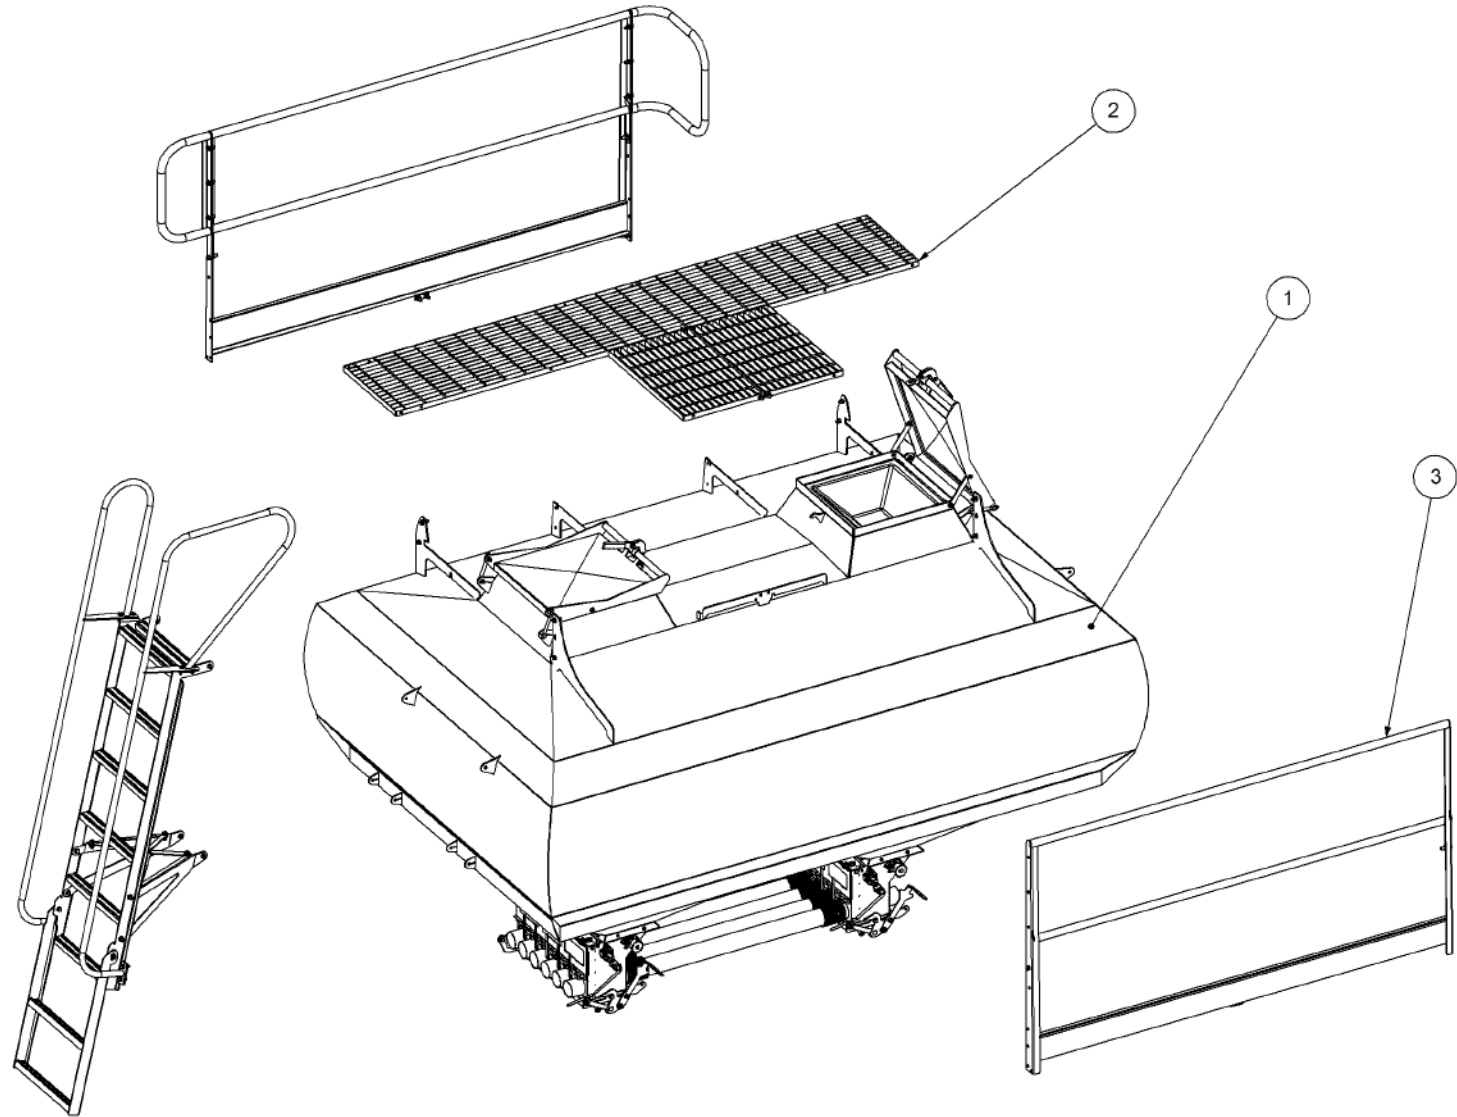

P/N 200602000

Bin Assembly - 6000 2 Bin

Key	Part Number	Description	Qty
1	200602250	Bin Sub Assembly - 6000 2 Bin	1
2	200602215	Walkway Kit - 6000 2 Bin	1
3	200602210	Handrail Kit - 6000 2 Bin	1

Key	Part Number	Description	Qty