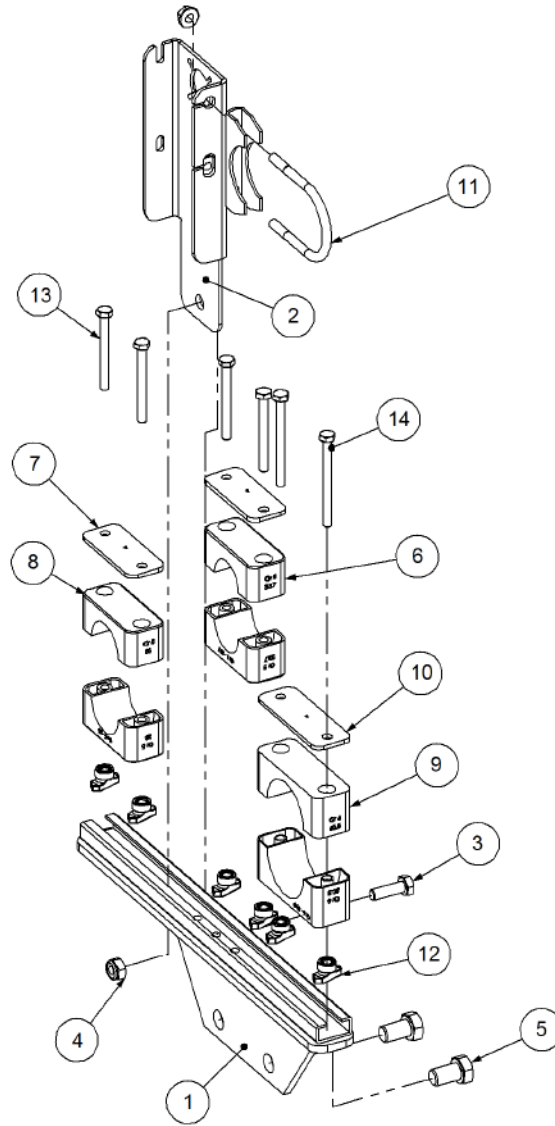

P/N 291600004 Dispatch Kit - Ground Drive

Key	Part Number	Description	Qty
1	235600011	Hose Holder 6 Way	2
2	116503080	Electric Scales	1
3	198691208	Operator's Manual	1
4	199005011	Spray Can - Green	1
5	OZ300C	Ozspray Industry Grade 300gm Aerosol	1
6	193003765	Retainer Clip - Sprocket	1
7	208400034	Metering Unit Blank-Off 100%	6
8	208400033	Metering Unit Blank-Off 66%	6
9	208400032	Metering Unit Blank-Off 33%	6
10	208600058	Metering Unit Blank Off (Canola) LH	3
11	208600060	Metering Unit Blank Off (Canola) RH	3
12	126131405	Sprocket (Plastic) 1/2" BS x 14T - 5/8" ID	1
13	126132106	Sprocket (Plastic) 1/2" BS x 21T - 5/8" ID	1
14	290000032	Sprocket (Plastic) 1/2" BS x 14T - 5/8" ID	1
15	290000031	Sprocket (Plastic) 1/2" BS x 14T - 3/4" ID	1
16	197809005	Weighing Container	1
17	197000765	Blank Off Cap 3"	6
18	280000276	Camlock 3" Male With Tail	6
19	197959535	Blank Off Sponge	9
20	208400045	Crank Handle - Short	1
21	208400095	Crank Handle	1
22	208076050	Air Restrictor	3
23	233260120	Hyd Hose & Electrical Connector Assy	1
24	159424400	Filter Element	1

Key	Part Number	Description	Qty

P/N 233260120 Hyd Hose & Electrical Connector Assy