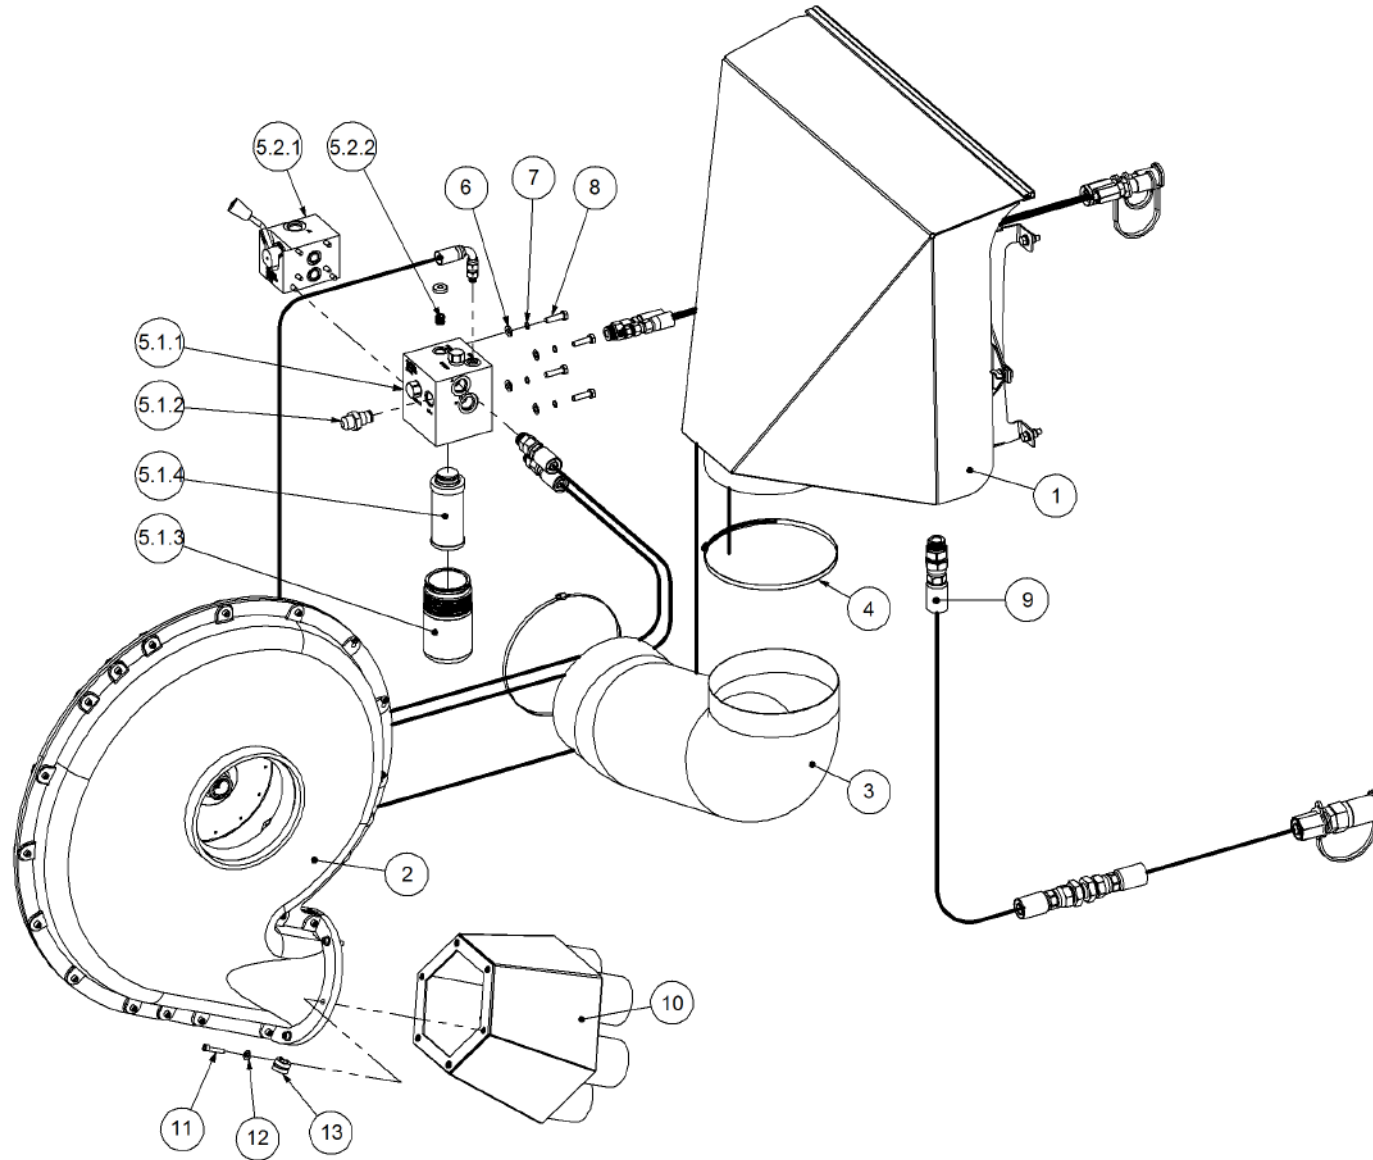

P/N 250000103 Blower Kit - Rexroth w/- Diverter Valve

Key	Part Number	Description	Qty
1	205600010	Cooler Assy	1
2	251902000	Blower - Rexroth	1
3	205001000	Hose - 8" Nyladuct	1
4	101178229	Hose Clamp - 178 - 229	2
5	254000006	Anti Cavity Manifold & Diverter Valve	1
5.1	254000002	Anti Cavity Manifold	1
5.1.1	161000003	Anti Cavity Manifold	1
5.1.2	161000005	HI-VT Indicator	1
5.1.3	254000001	Filter Bowl	1
5.1.4	159424400	Filter Element	1
5.2	254000003	Diverter Valve	1
5.2.1	161000004	Diverter Valve 6 Bolt Version	1
5.2.2	013451313	Fitting - Plug 1/4" BspM	1
6	085108000	Flat Washer 8 ID	4
7	086108000	Spring Washer 8 ID	4
8	050080308	Bolt Hex Hd M8 x 30	4
9	150000042	Hydraulic Hose & Fittings Kit	1
10	259602000	Blower Outlet - 6 Outlet	1
11	010106032	Cap Screw 1/4" UNC x 1-1/4"	6
12	035106151	Flat Washer 1/4" ID	6
13	115001351	Cable Clamp 18mm	1

Key	Part Number	Description	Qty