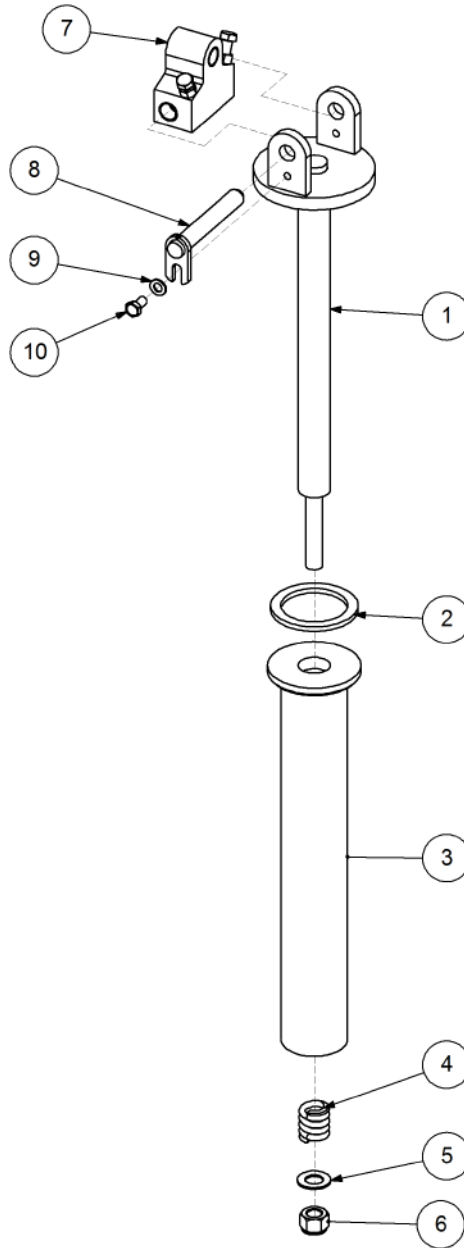

Key	Part Number	Description	Qty
-----	-------------	-------------	-----

P/N 260603001 Front Mount Arm - LH

P/N 260603001

Front Mount Arm - LH

Key	Part Number	Description	Qty
1	035113250	Flat Washer 1/2" ID	8
2	080121200	Nut M12 Nyloc	4
3	260902012	Front Support Grab	1
4	260603002	Front Mount - LH	1
5	260902013	Link Plate	1
6	124225175	Spring - Tension	1
7	260902008	Latch Handle	1

Key	Part Number	Description	Qty
-----	-------------	-------------	-----

P/N 260902220 Auger Centre Pivot - RH

P/N 260902220

Auger Centre Pivot - RH

Key	Part Number	Description	Qty
1	260902060	Support Shaft	1
2	193100766	Brake Disc	1
3	260902064	Support Sleeve	1
4	124105708	Spring - Compression	1
5	035119380	Flat Washer 3/4" ID	1
6	030130191	Nut 3/4" UNC Nyloc	1
7	260902129	Support Block	1
8	260902142	Centre Pivot Pin	1
9	085110000	Flat Washer 10 ID	1
10	050100208	Bolt Hex Hd M10 x 20	1