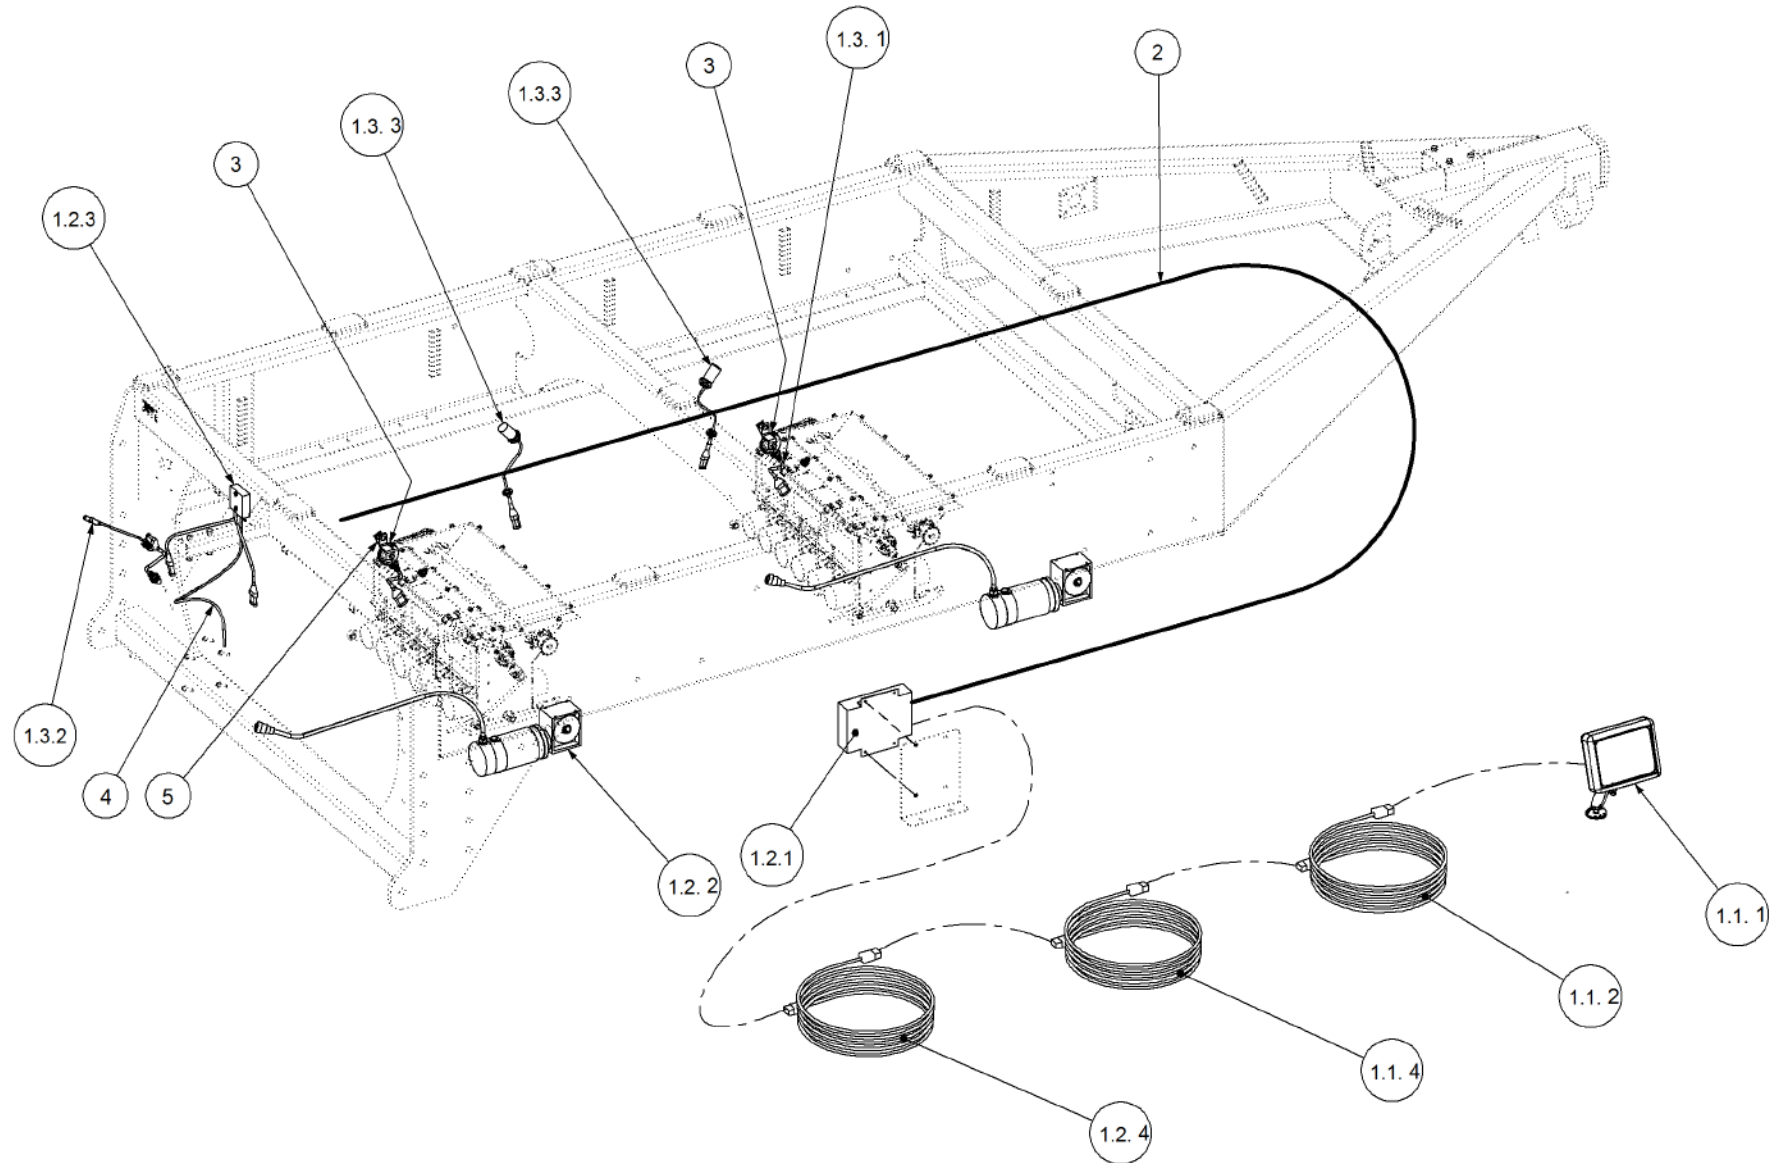

P/N 290102455 Monitor & Harness Kit - Eagle 2 Bin w/- Actuator

Key	Part Number	Description	Qty
1	116102455	Monitor - Eagle 2 Bin (Actuator)	1
1.1	116400670	Actuator Kit - 3 Bin	1
1.1.1	116701755	Console - Eagle	1
1.1.2	116900874	Manual - Eagle (Actuator)	1
1.2	116400671	Actuator Kit - 2 Bin	1
1.2.1	116101526	Multi Drive Electronic Control Unit (MDECU) 4 Bin	1
1.2.2	116900443	Linear Actuator	2
1.2.3	116900267	Sensor Kit - Fan Pressure	1
1.3	116400493	Sensor Kit - Eagle 2 Bin	1
1.3.1	116901200	Sensor - Speed	3
1.3.2	116900755	Sensor - Fan	1
1.3.3	116900442	Encoder - 8 Magnet	2
1.3.4	116900667	Sensor Kit - Bin Level	2
2	116700453	Harness - 4 Bin	1
3	116700467	Harness - 12.5m Extension	1
4	116700468	Harness - 10.0m Extension	1
5	116701973	Harness - Tractor	1
6	109600006	Air Line	1
7	290000103	Sensor Mount Kit - 2 Bin	1

Key	Part Number	Description	Qty