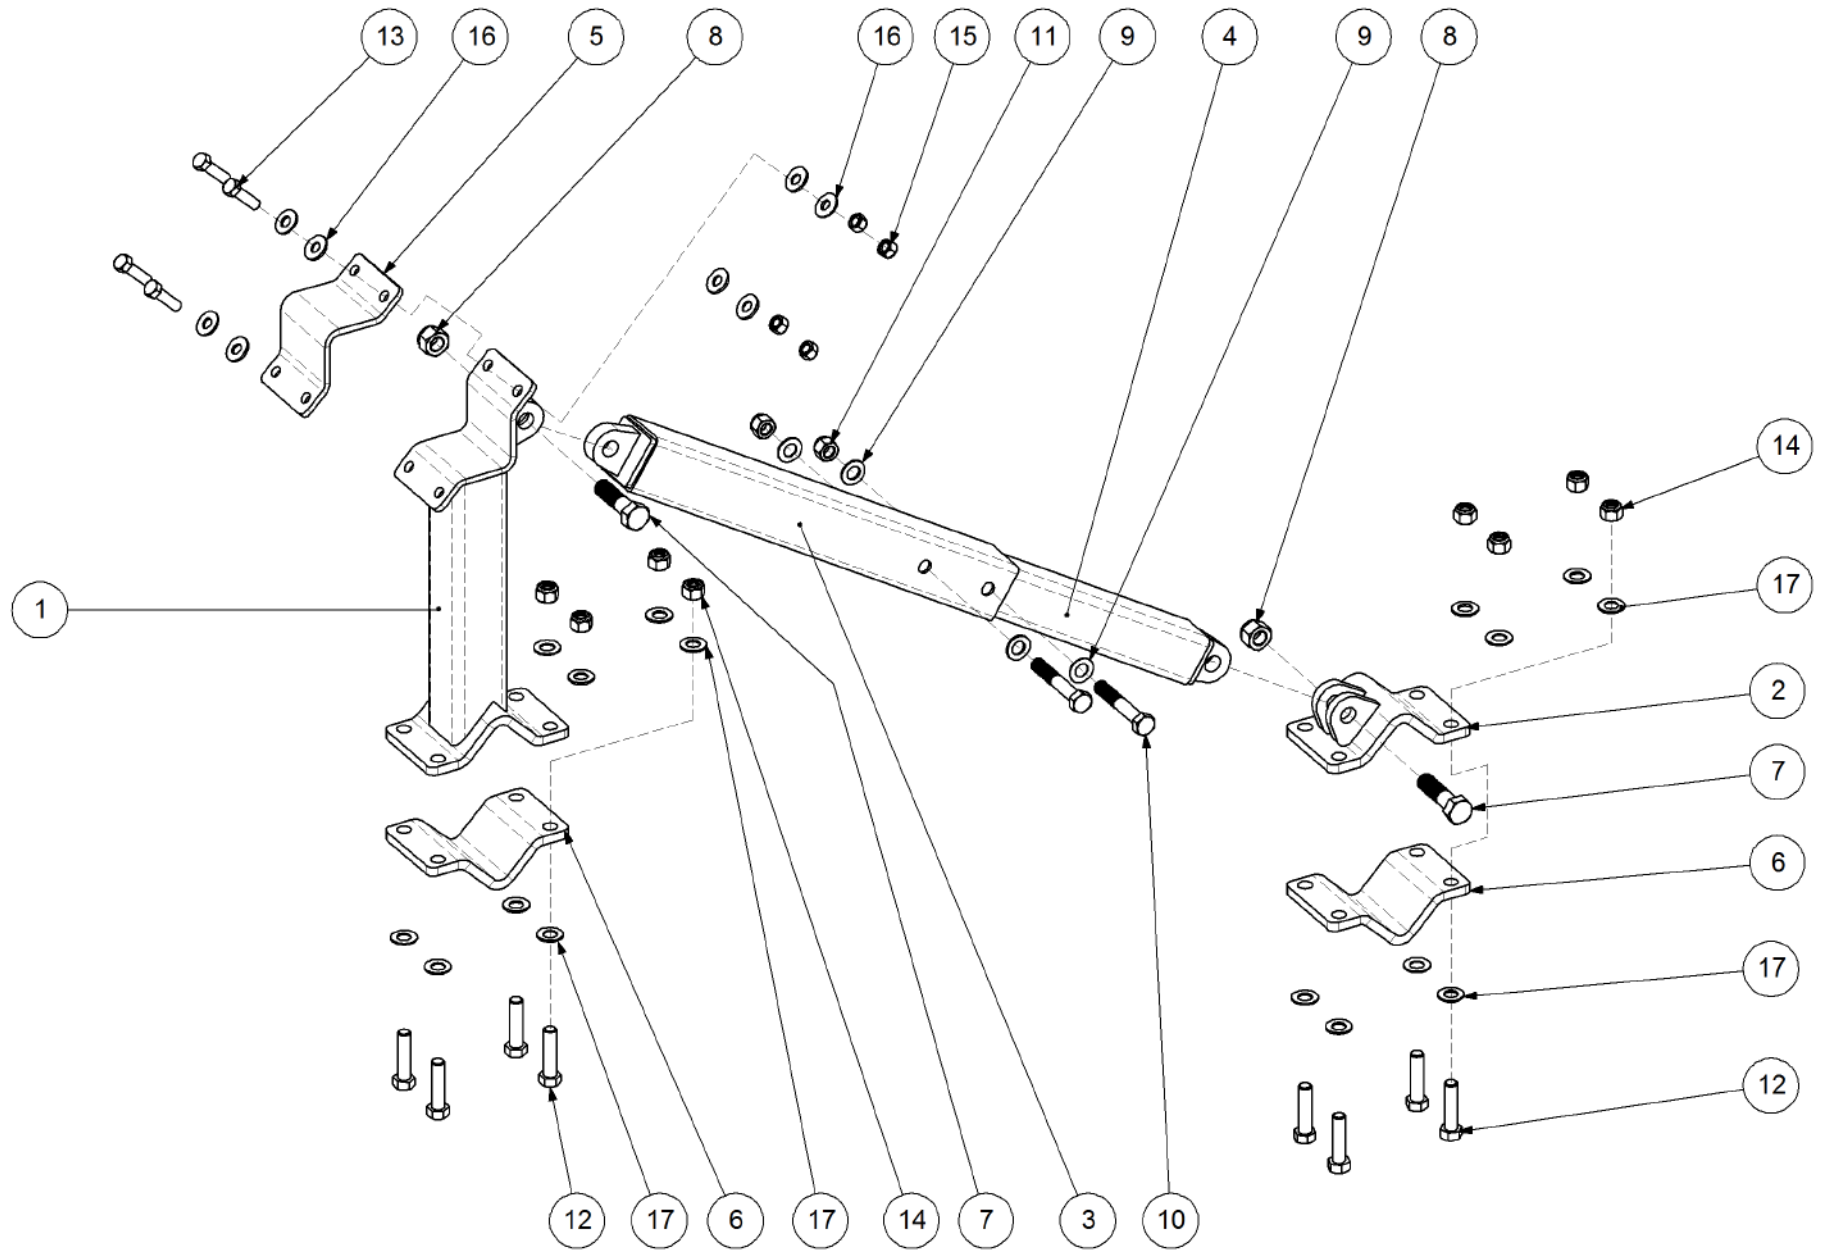

P/N 233600052 Rear Brace Assy - 3" Diamond

P/N 233600052 Rear Brace Assy - 3" Diamond

Key	Part Number	Description	Qty
1	233600053	Vertical Brace	1
2	233600055	Bottom Clamp - 3" Diamond	1
3	233600036	Diagonal / Brace - Female	1
4	233600040	Diagonal / Brace - Male	1
5	330331015	Clamp Plate - 75 x 75 RHS	1
6	233600058	Clamp Plate - 75 x 75 RHS Diamond	2
7	050200758	Bolt Hex Hd M20 x 75	2
8	080122000	Nut M20 Nyloc	2
9	085116000	Flat Washer 16 ID	4
10	050161008	Bolt Hex Hd M16 x 100	2
11	080121600	Nut M16 Nyloc	2
12	000160635	Bolt Hex Hd 5/8" UNC x 2-1/2"	8
13	000130505	Bolt Hex Hd 1/2" UNC x 2"	4
14	030130161	Nut 5/8" UNC Nyloc	8
15	030130131	Nut 1/2" UNC Nyloc	4
16	035113250	Flat Washer 1/2" ID	8
17	035116351	Flat Washer 5/8" ID	16

Key	Part Number	Description	Qty