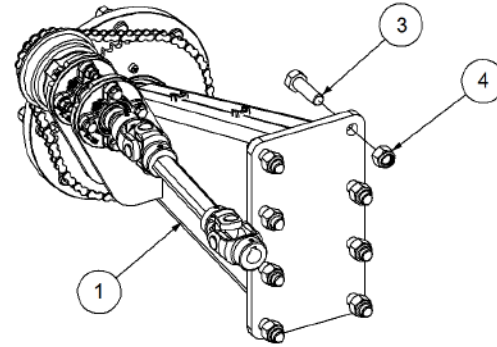

P/N 248600000

Axle Hub & Stub Kit - 3.5T (8 stud) x 3.0m

Key	Part Number	Description	Qty
1	242600000	Axle Hub & Stub - Drive - 3.5T (8 stud) x 3.0m	1
2	243600000	Axle Hub & Stub - Lazy - 3.5T (8 stud) x 3.0m	1
3	000190638	Bolt Hex Hd 3/4" UNC x 2-1/2"	16
4	030130191	Nut 3/4" UNC Nyloc	16

Key	Part Number	Description	Qty