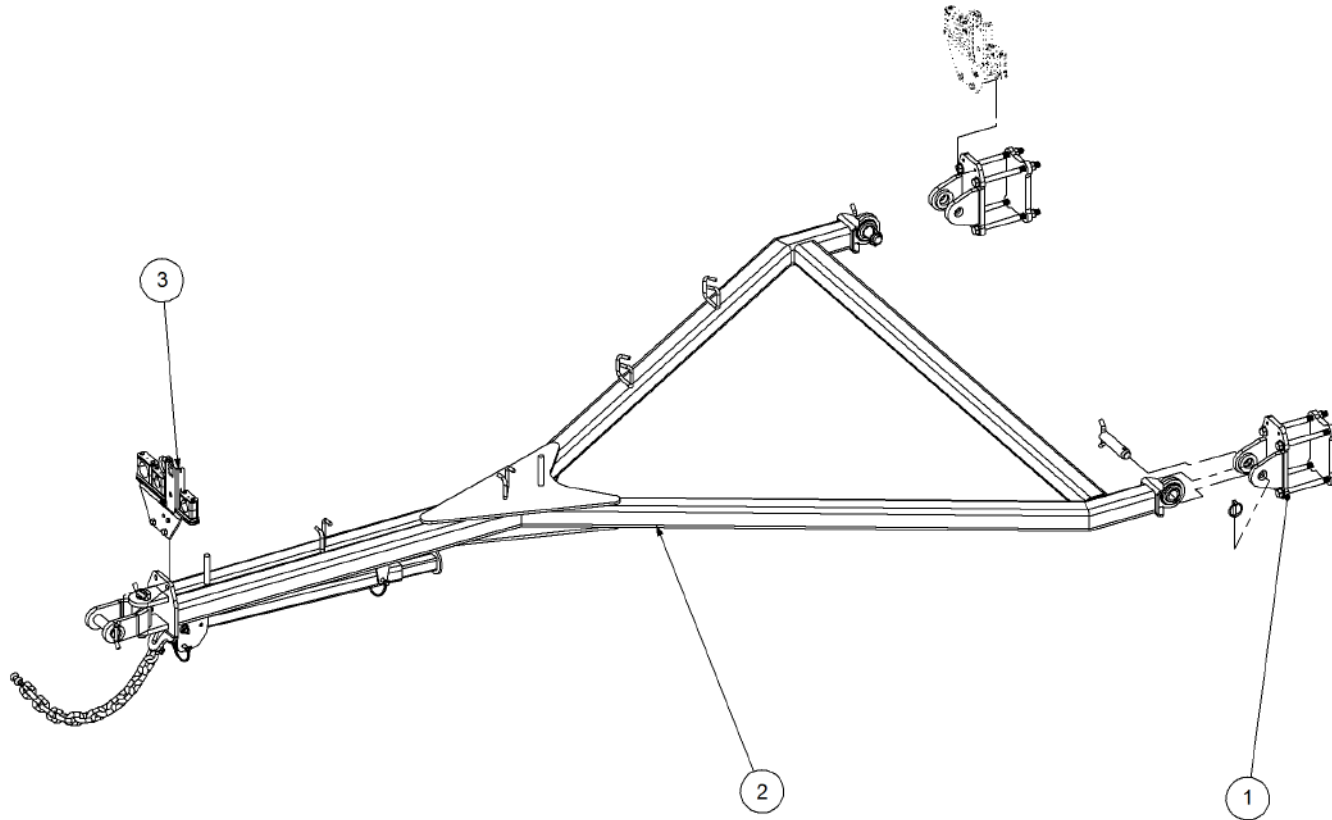

P/N 233600059

A Frame Pull Kit - 6" x 6" RHS

Key	Part Number	Description	Qty
1	233600060	Mount Frame Assy - 6" x 6" RHS	1
2	300571530	Rear 'A' Frame Assy	1
3	233260120	Hyd Hose & Electrical Connector Assy	1

Key	Part Number	Description	Qty