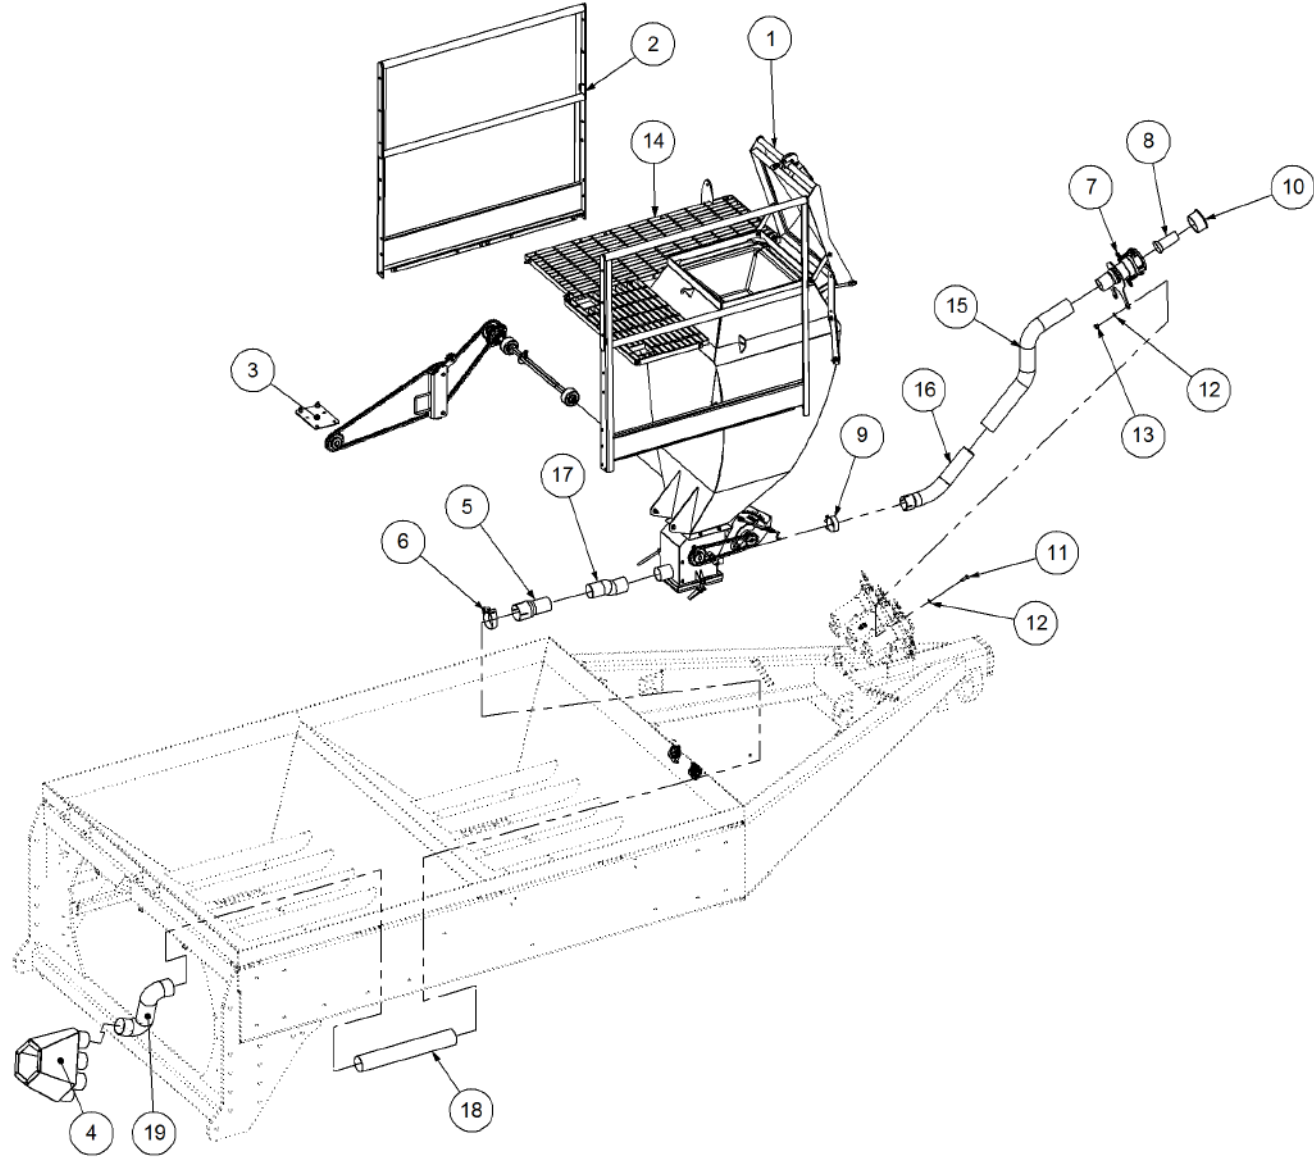

P/N 201300102 SSB Kit - 300L 1 Way Ground Drive

Key	Part Number	Description	Qty	Key	Part Number	Description	Qty
1	201300250	SSB Sub Assembly - 300L 1 Way Ground Drive	1				
2	201300210	SSB Handrail Kit - 300L	1				
3	290602800	Drive Kit - SSB 300L	1				
4	259602009	Blower Outlet - 7 Outlet	1				
5	208000075	Reducer 3" ID x 2-1/2" OD	1				
6	100074079	Hose Clamp - Mikalor 74 - 79	1				
7	214602051	Breakaway & Coupling Assembly	1				
8	208063044	Air Restrictor	1				
9	100064067	Hose Clamp - Mikalor 64 - 67	1				
10	108000075	Plug - 3" Female	1				
11	050100308	Bolt Hex Hd M10 x 30	2				
12	085110000	Flat Washer 10 ID	4				
13	080121000	Nut M10 Nyloc	2				
14	201300215	SSB Walkway Kit - 300L	1				
15	109600064	Hose Abrasive Resistant 64 Dia	1				
16	193045212	Elbow 2-1/2" Dia	1				
17	109200064	Hose Ductaflex 63 Dia	1				
18	109400076	Hose Ribbed Bore 76 Dia	1				
19	109400076	Hose Ribbed Bore 76 Dia	1