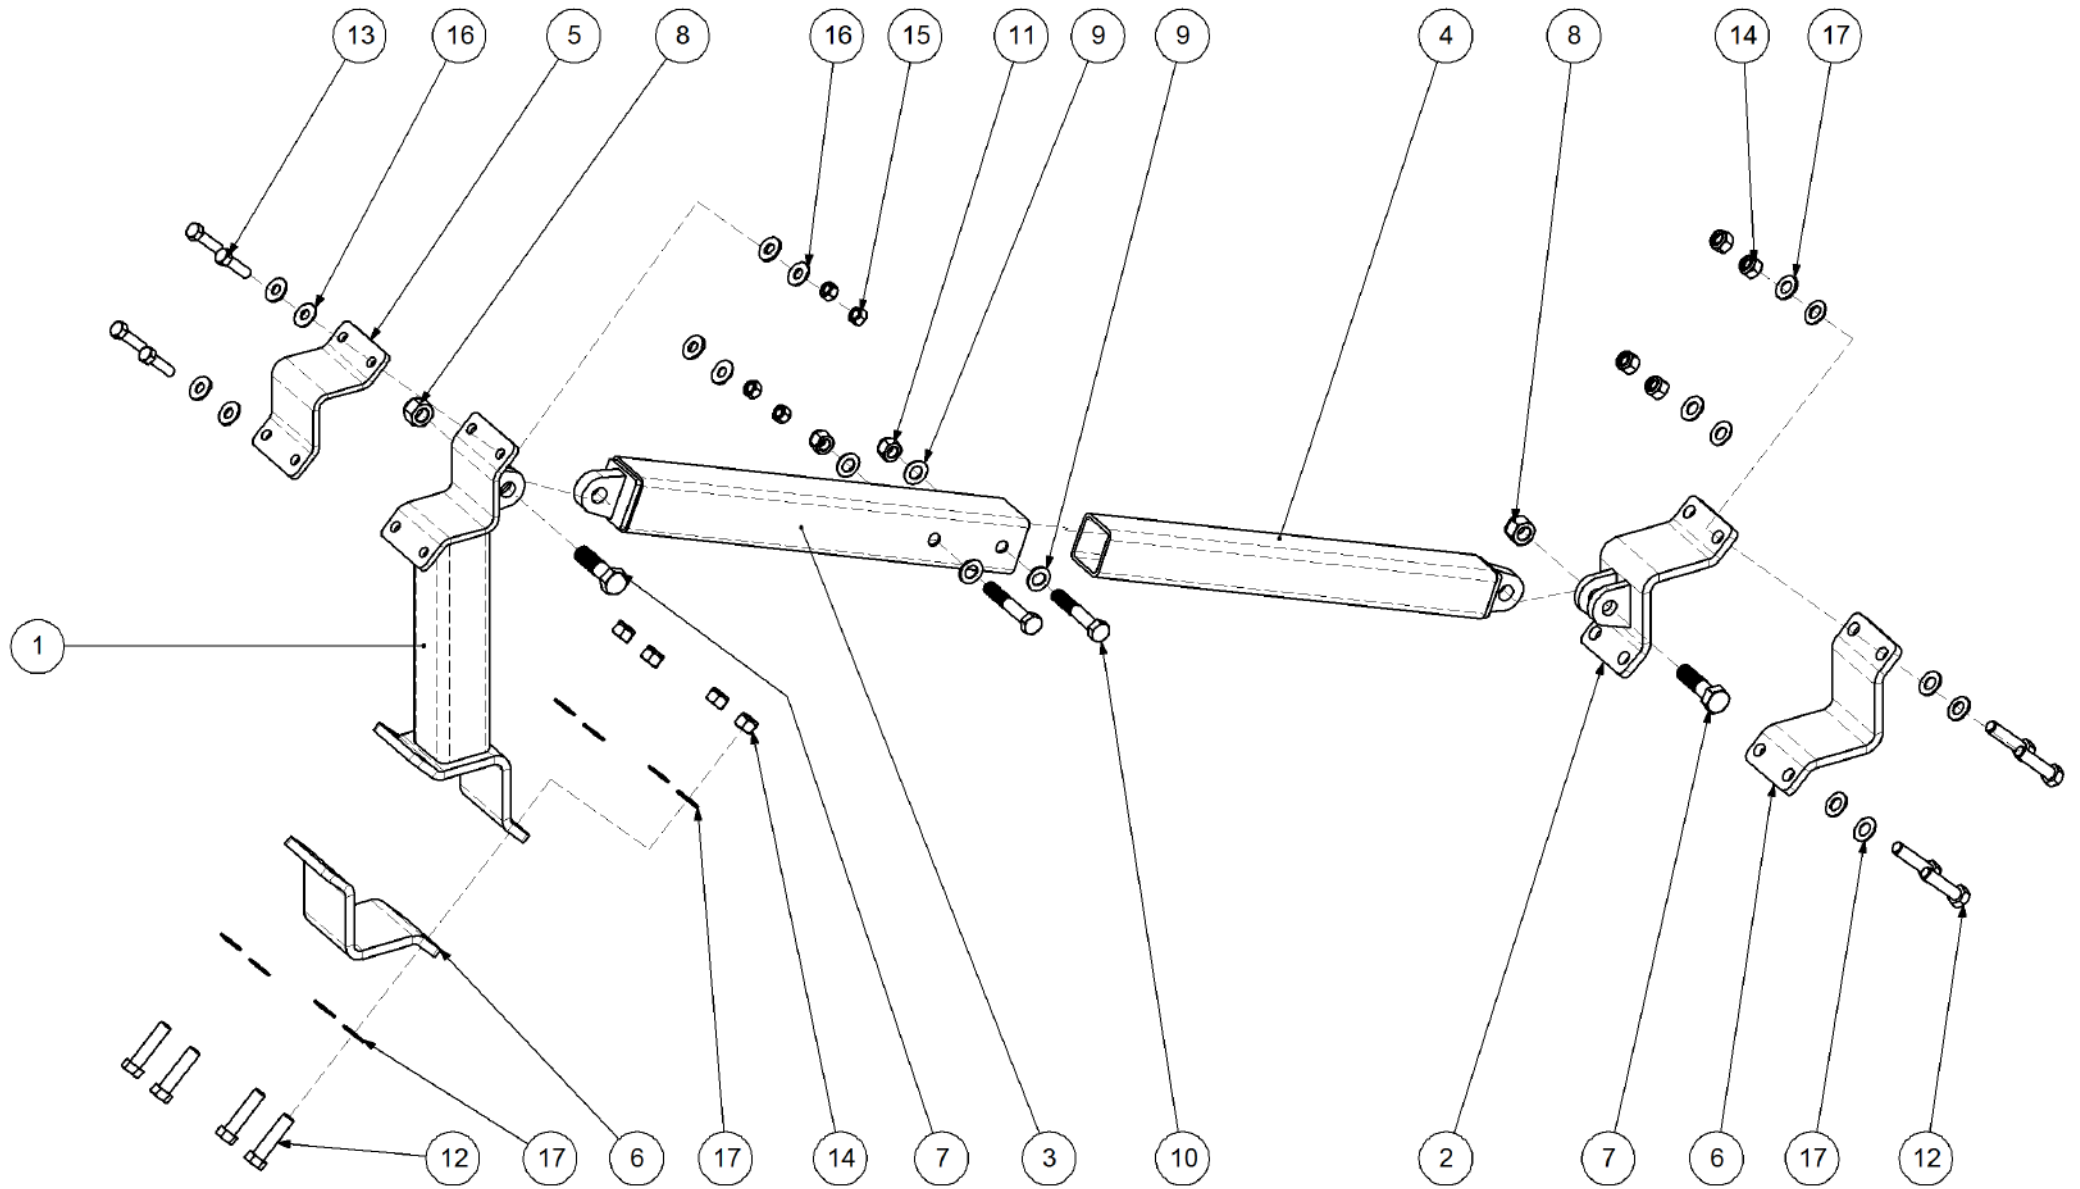

P/N 233600032 Rear Brace Assy

P/N 233600032 Rear Brace Assy

Key	Part Number	Description	Qty	Key	Part Number	Description	Qty
1	233600033	Vertical Brace	1				
2	233600035	Bottom Clamp	1				
3	233600036	Diagonal / Brace - Female	1				
4	233600040	Diagonal / Brace - Male	1				
5	330331015	Clamp Plate - 75 x 75 RHS	1				
6	330331016	Clamp Plate - 100 x 100 RHS	2				
7	050200758	Bolt Hex Hd M20 x 75	2				
8	080122000	Nut M20 Nyloc	2				
9	085116000	Flat Washer 16 ID	4				
10	050161008	Bolt Hex Hd M16 x 100	2				
11	080121600	Nut M16 Nyloc	2				
12	000160635	Bolt Hex Hd 5/8" UNC x 2-1/2"	8				
13	000130505	Bolt Hex Hd 1/2" UNC x 2"	4				
14	030130161	Nut 5/8" UNC Nyloc	8				
15	030130131	Nut 1/2" UNC Nyloc	4				
16	035113250	Flat Washer 1/2" ID	8				
17	035116351	Flat Washer 5/8" ID	16