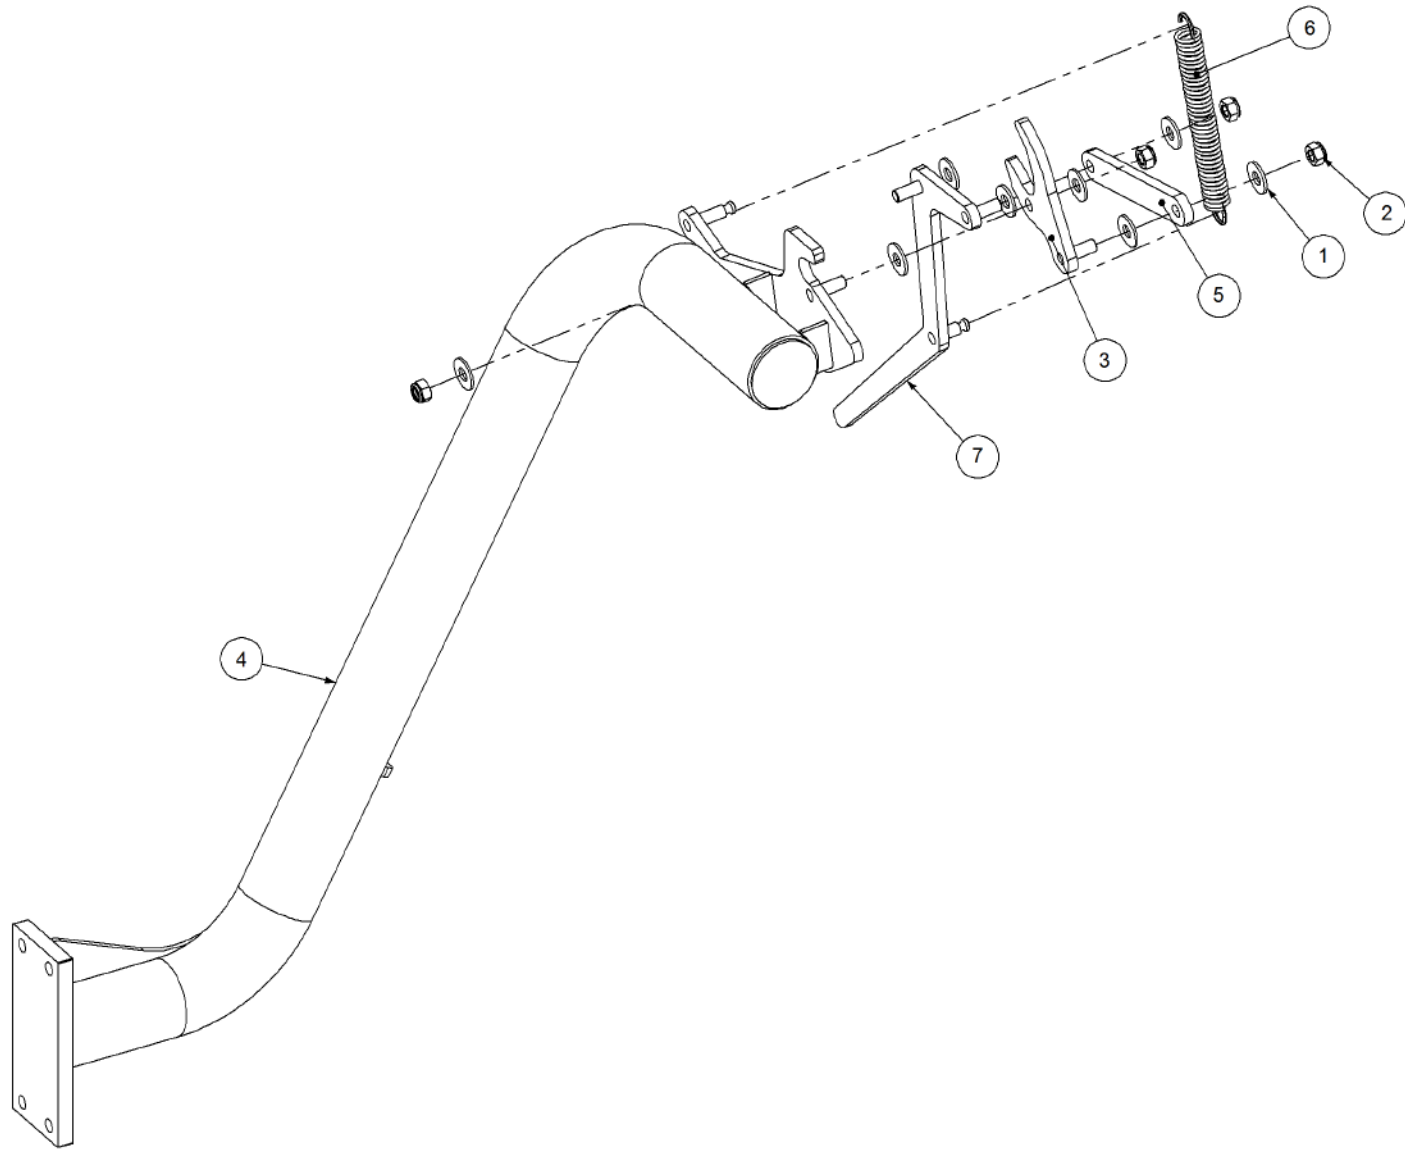

P/N 260602001 Front Mount Arm - RH

P/N 260602001

Front Mount Arm - RH

Key	Part Number	Description	Qty
1	035113250	Flat Washer 1/2" ID	8
2	080121200	Nut M12 Nyloc	4
3	260602006	Front Mount Grab	1
4	260602002	Front Mount - RH	1
5	260902013	Link Plate	1
6	124225175	Spring - Tension	1
7	260602005	Latch Handle	1

Key	Part Number	Description	Qty