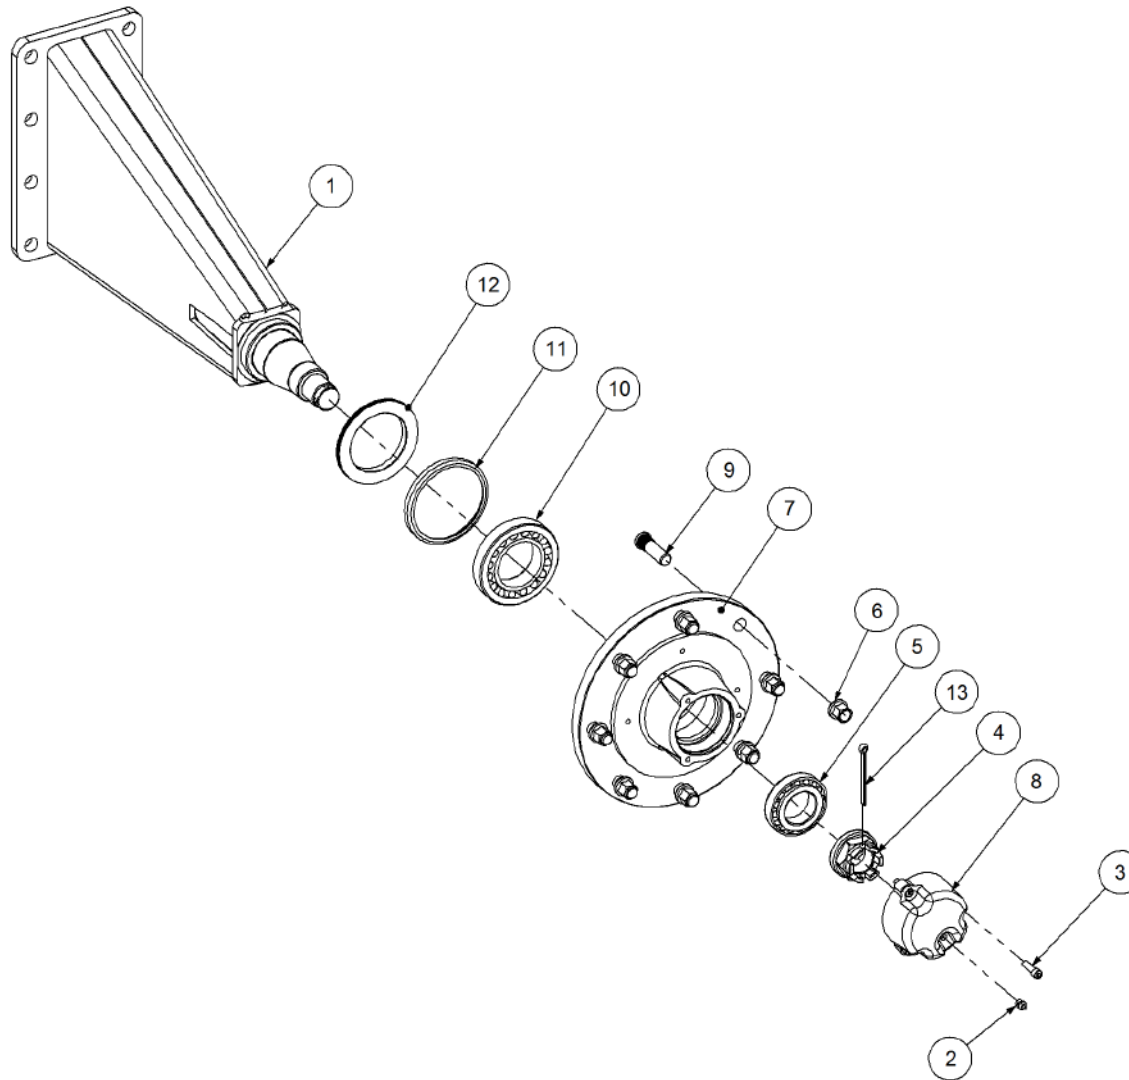

Key	Part Number	Description	Qty
-----	-------------	-------------	-----

P/N 242600000 Axle Hub & Stub - Drive - 3.5T (8 stud) x 3.0m

Key	Part Number	Description	Qty
1	242600001	Axle - Drive	1
2	111103000	Grease Nipple 1/8" BSP	1
3	060108030	Cap Screw M8 x 30	3
4	249092002	Axle Nut 1-1/2"	1
5	080161801	Wheel Nut M18	8
6	139075006	Hub - 8 stud	1
7	139075007	Grease Cap	1
8	056180600	Wheel Stud M18	8
9	249150542	Sprocket Plate 5/8" BS x 60T	1
10	060108050	Cap Screw M8 x 50	4
11	135030210	Bearing Tapered Roller 50 ID	1
12	135030214	Bearing Tapered Roller 70 ID	1
13	139075009	Wear Ring	1
14	139075008	Seal 3-1/2" ID	1
15	000080255	Bolt Hex Hd 5/16" UNC x 1"	1
16	036108000	Spring Washer 5/16" ID	1
17	290000002	Retainer Washer	1
18	115005314	Electric Clutch w/- 18T Sprocket	1
19	092206080	Split Pin 6.3 Dia x 80	1
20	000110505	Bolt Hex Hd 7/16" x 2" UNC	8
21	136220500	Bearing Housing - 4 Bolt	2
22	030130111	Nut 7/16" UNC Nyloc	8
23	290000003	Clutch Shaft	1
24	135520525	Bearing - 1" ID	2
25	115001512	Cable Clamp	2
26	094105000	Pop Rivet 3/16" Steel	2
27	182070830	Key 7 x 8 x 30 Lg	1
28	131210490	Drive Shaft & Universal	1
29	249063000	Chain 5/8" Simplex O'ring	1
30	035111220	Flat Washer 7/16" ID	16
31	240000000	Bush	1
32	111206450	Grease Nipple 1/4" UNF - 45°	2

Key	Part Number	Description	Qty
-----	-------------	-------------	-----

P/N 243600000

Axle Hub & Stub - Lazy - 3.5T (8 stud) x 3.0m

Key	Part Number	Description	Qty
1	243600001	Axle - Lazy	1
2	111103000	Grease Nipple 1/8" BSP	1
3	060108030	Cap Screw M8 x 30	3
4	249092002	Axle Nut 1-1/2"	1
5	135030210	Bearing Tapered Roller 50 ID	1
6	080161801	Wheel Nut M18	8
7	139075006	Hub - 8 stud	1
8	139075007	Grease Cap	1
9	056180600	Wheel Stud M18	8
10	135030214	Bearing Tapered Roller 70 ID	1
11	139075009	Wear Ring	1
12	139075008	Seal 3-1/2" ID	1
13	092206080	Split Pin 6.3 Dia x 80	1