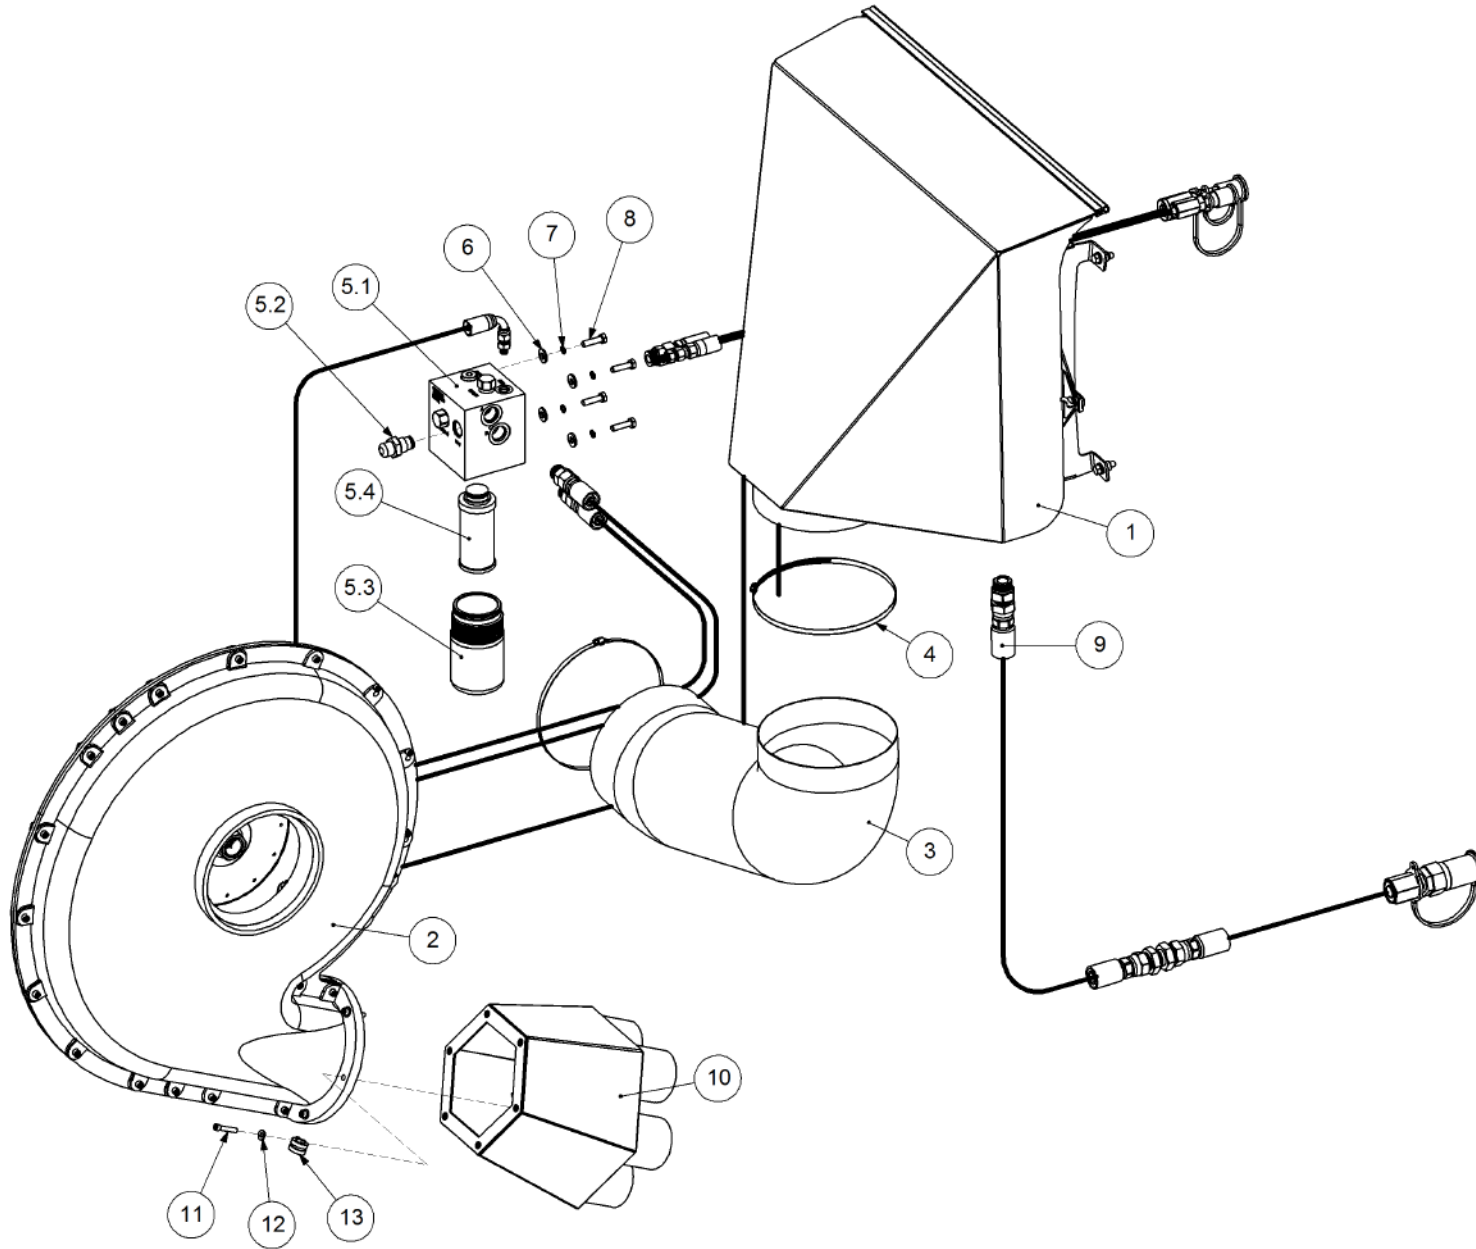

P/N 250000003 Blower Kit - Rexroth

Key	Part Number	Description	Qty
1	205600010	Cooler Assy	1
2	251902000	Blower - Rexroth	1
3	205001000	Hose - 8" Nyladuct	1
4	101178229	Hose Clamp - 178 - 229	2
5	254000002	Anti Cavity Manifold	1
5.1	161000003	Anti Cavity Manifold	1
5.2	161000005	HI-VT Indicator	1
5.3	254000001	Filter Bowl	1
5.4	159424400	Filter Element	1
6	085108000	Flat Washer 8 ID	4
7	086108000	Spring Washer 8 ID	4
8	050080308	Bolt Hex Hd M8 x 30	4
9	150000042	Hydraulic Hose & Fittings Kit	1
10	259602000	Blower Outlet - 6 Outlet	1
11	010106032	Cap Screw 1/4" UNC x 1-1/4"	6
12	035106151	Flat Washer 1/4" ID	6
13	115001351	Cable Clamp 18mm	1

Key	Part Number	Description	Qty