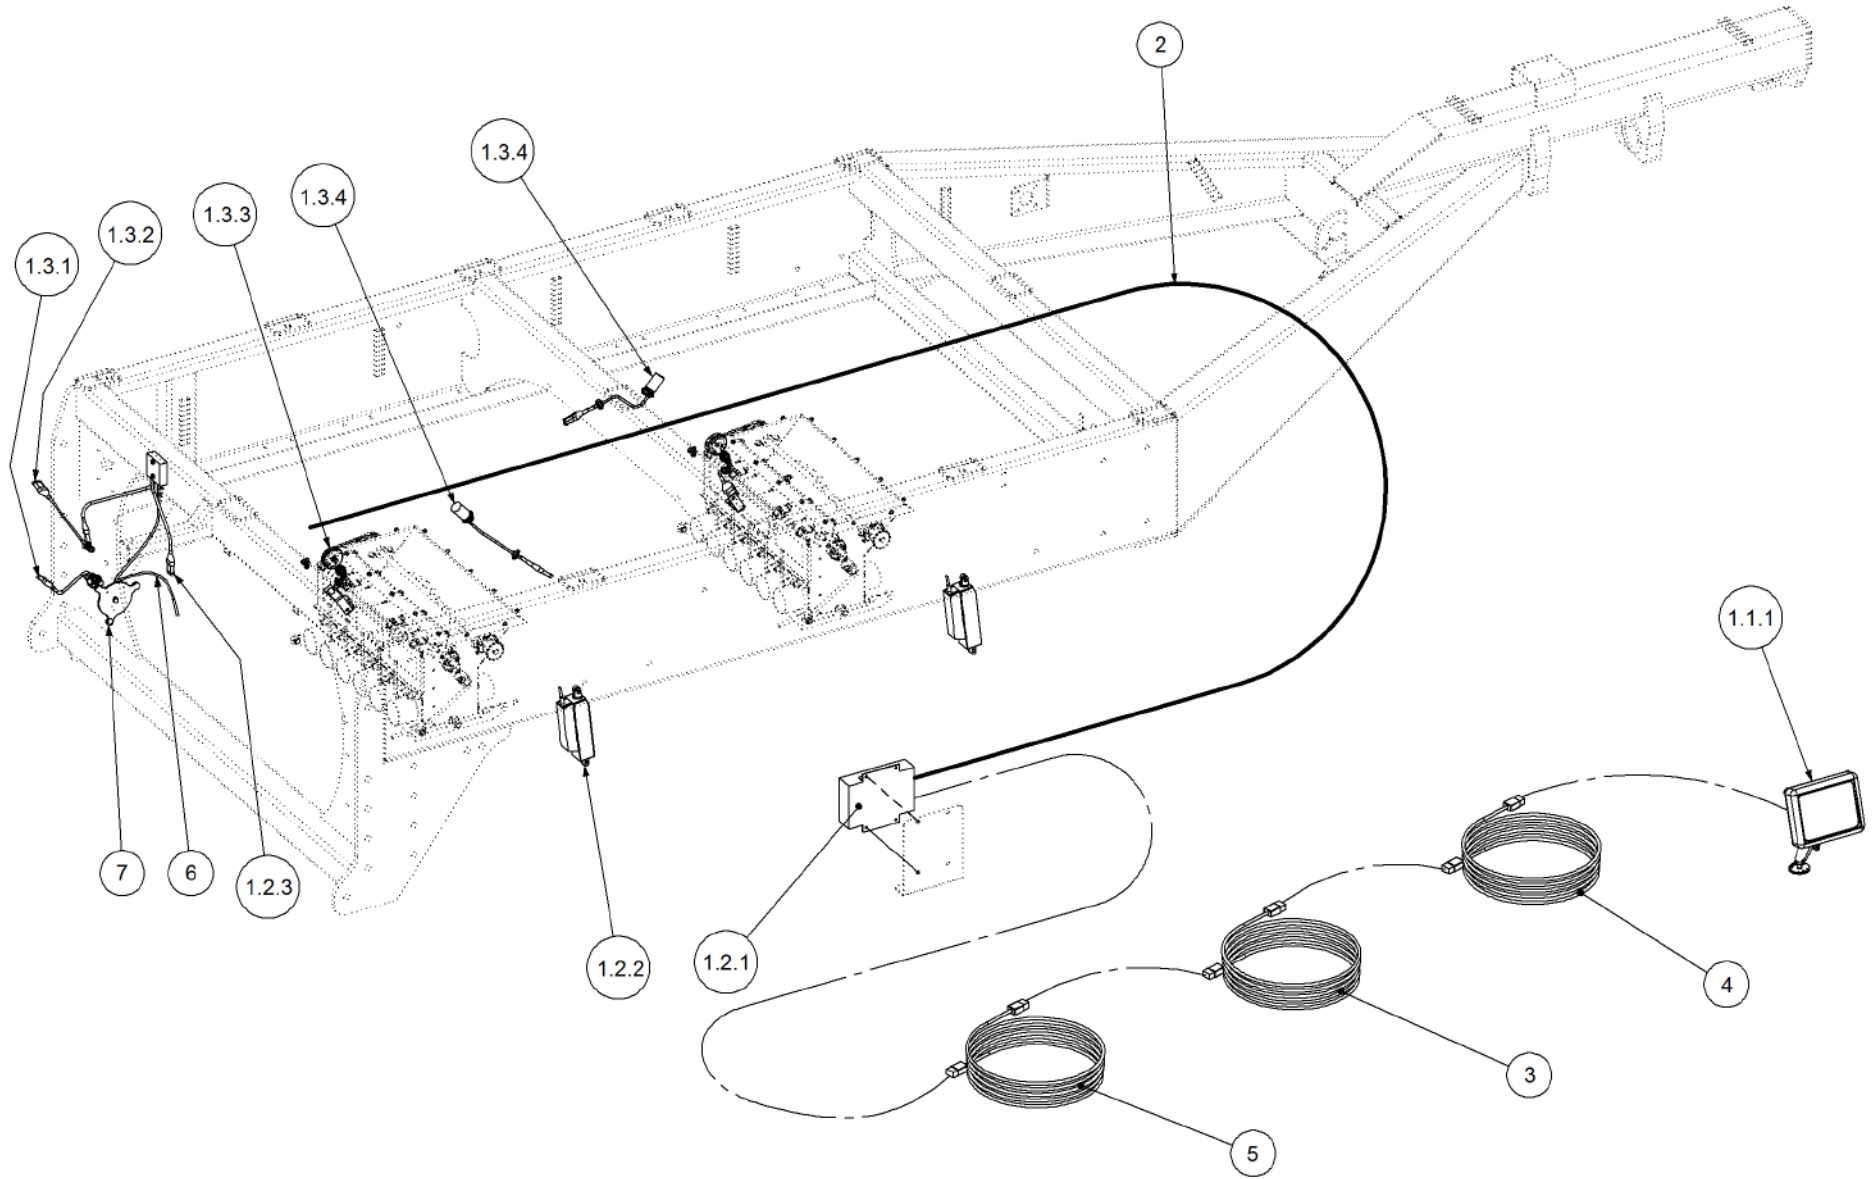

P/N 290126400 Monitor & Harness Kit - Eagle 2 Bin

Key	Part Number	Description	Qty
1	116126400	Monitor - Eagle 2 Bin	1
1.1	116701755	Console - Eagle	1
1.2	116900267	Sensor Kit - Fan Pressure	1
1.3	116700600	Operator's Manual - Eagle Monitor	1
1.4	116901200	Sensor - Speed	3
1.5	116900755	Sensor - Fan	1
1.6	116900667	Sensor Kit - Bin Level	2
1.7	116900442	Encoder - 8 Magnet	2
2	116700453	Harness - 4 Bin	1
3	116701124	Harness - 13.0 m Extension	1
4	116701780	Harness - Tractor	1
5	109600006	Air Line	1
6	290000103	Sensor Mount Kit - 2 Bin	1

Key	Part Number	Description	Qty