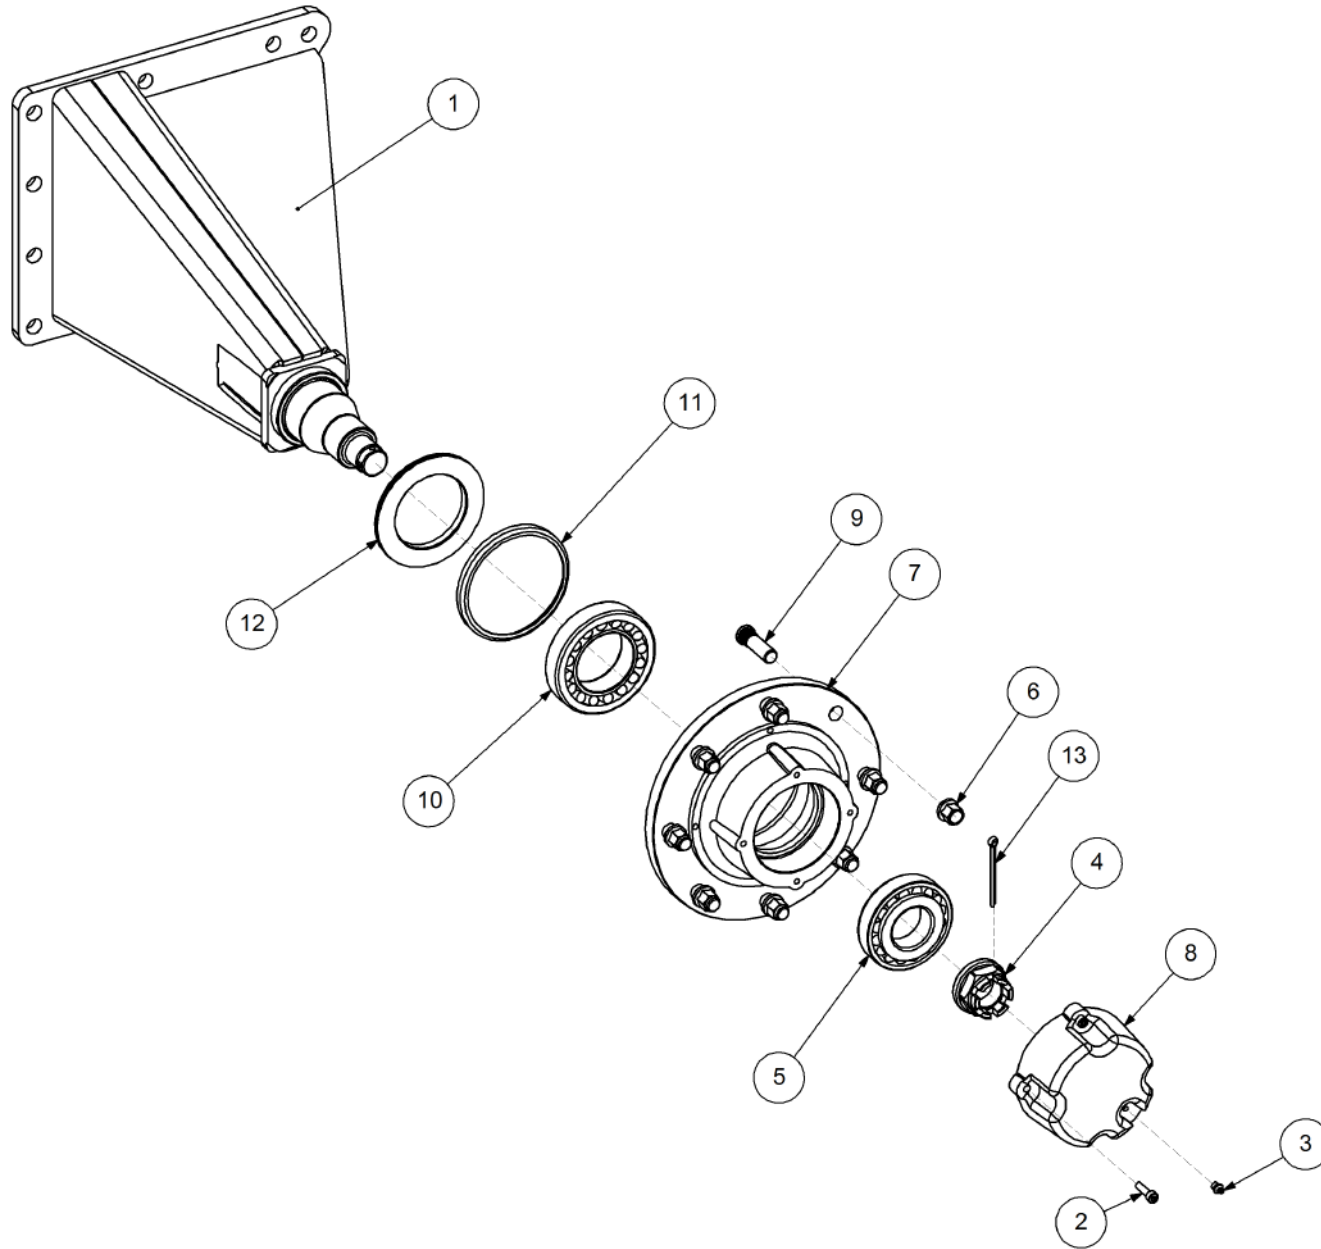

P/N 243900000 Axle Hub & Stub - Lazy - 6.5T (8 stud) x 3.0m

Key	Part Number	Description	Qty
1	243900001	Axle - Lazy	1
2	060108030	Cap Screw M8 x 30	4
3	111103000	Grease Nipple 1/8" BSP	1
4	249092002	Axle Nut 1-1/2"	1
5	135030311	Bearing Tapered Roller 55 ID	1
6	080161801	Wheel Nut M18	8
7	139092006	Hub - 8 stud	1
8	139092007	Grease Cap	1
9	056180600	Wheel Stud M18	8
10	135032216	Bearing Tapered Roller 80 ID	1
11	139092009	Wear Ring	1
12	139092008	Seal 100 ID	1
13	092206080	Split Pin 6.3 Dia x 80	1

Key	Part Number	Description	Qty