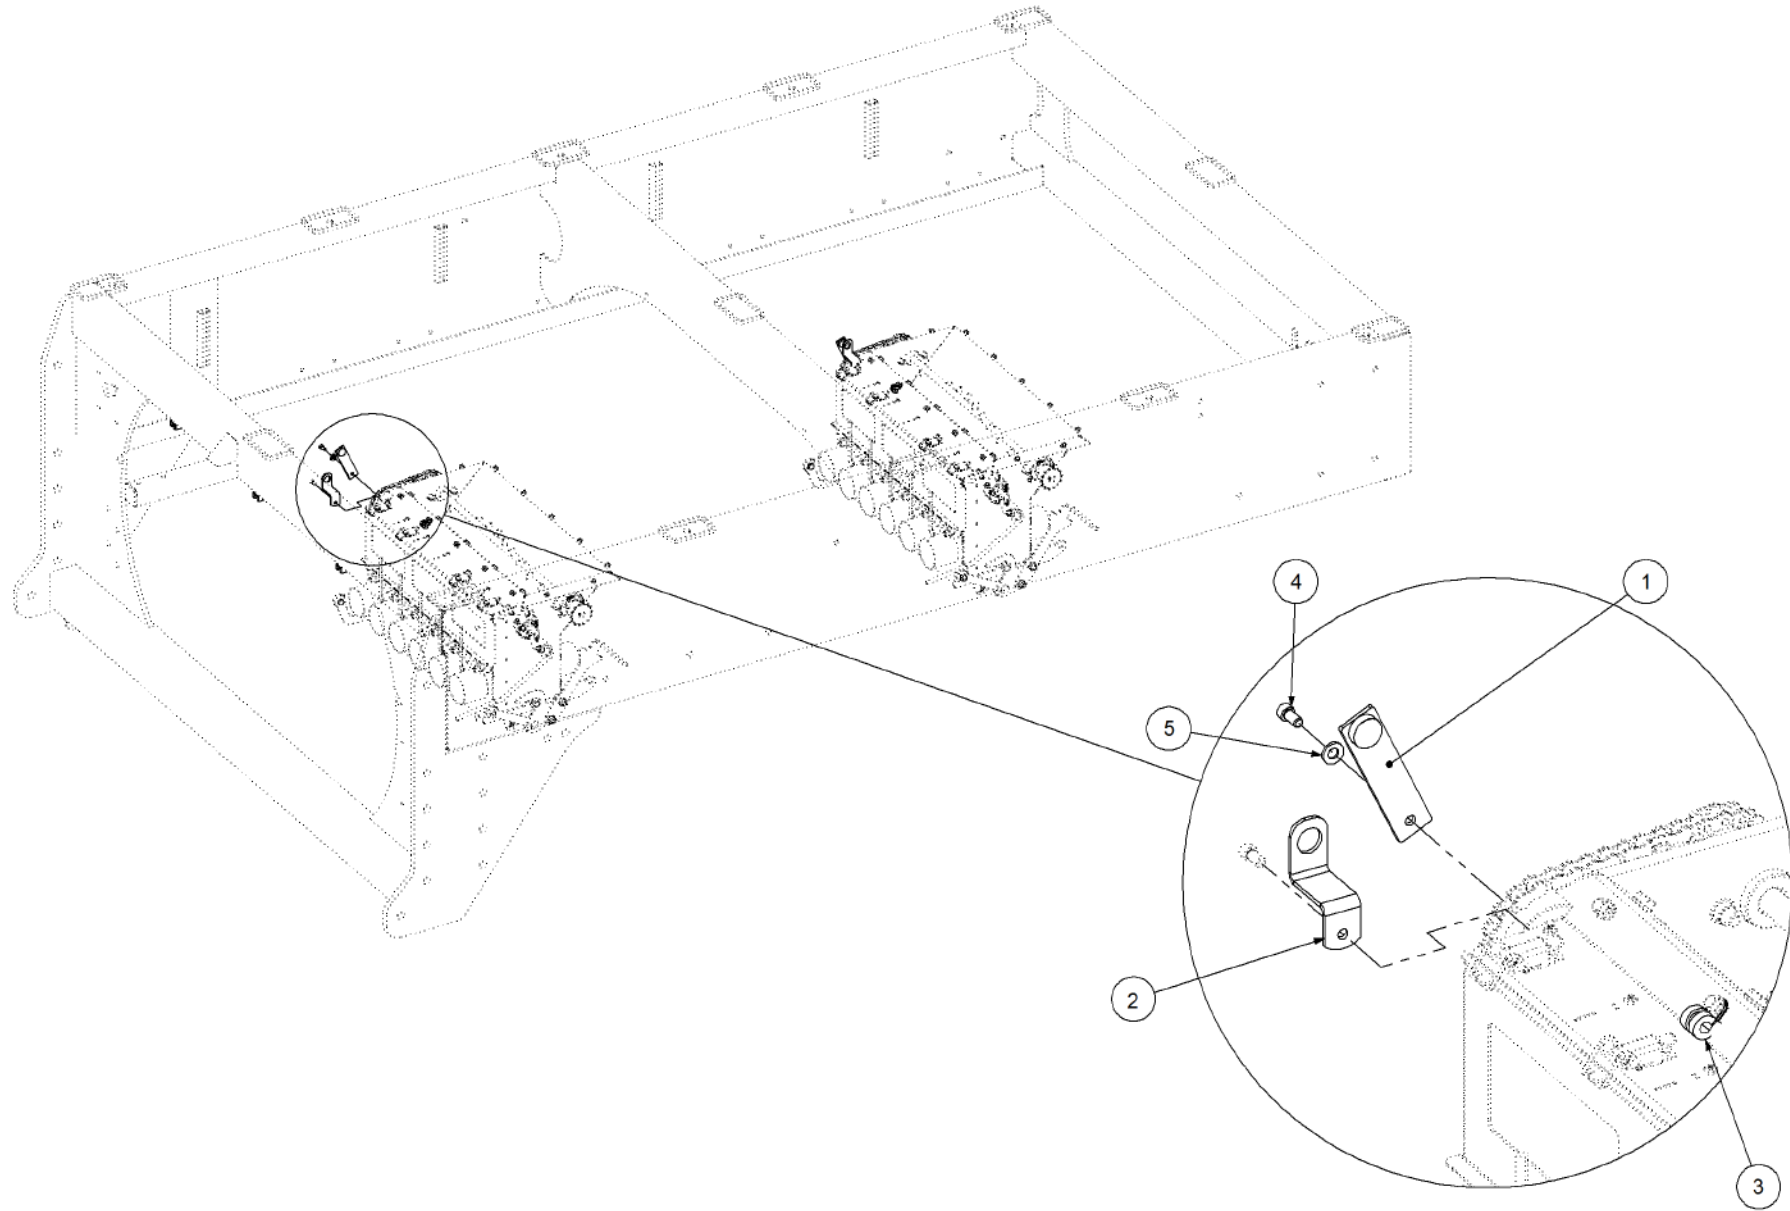

P/N 290000128   Sensor Mount Kit - 2 Bin (Electric)

Key	Part Number	Description	Qty	Key	Part Number	Description	Qty
1	208400142	Mount Plate - Single Magnet	2				
2	208400140	Sensor Bracket - KEE	2				
3	115001350	Cable Clamp 10mm	2				
4	010106012	Cap Screw 1/4" UNC x 1/2"	2				
5	035106151	Flat Washer 1/4" ID	2